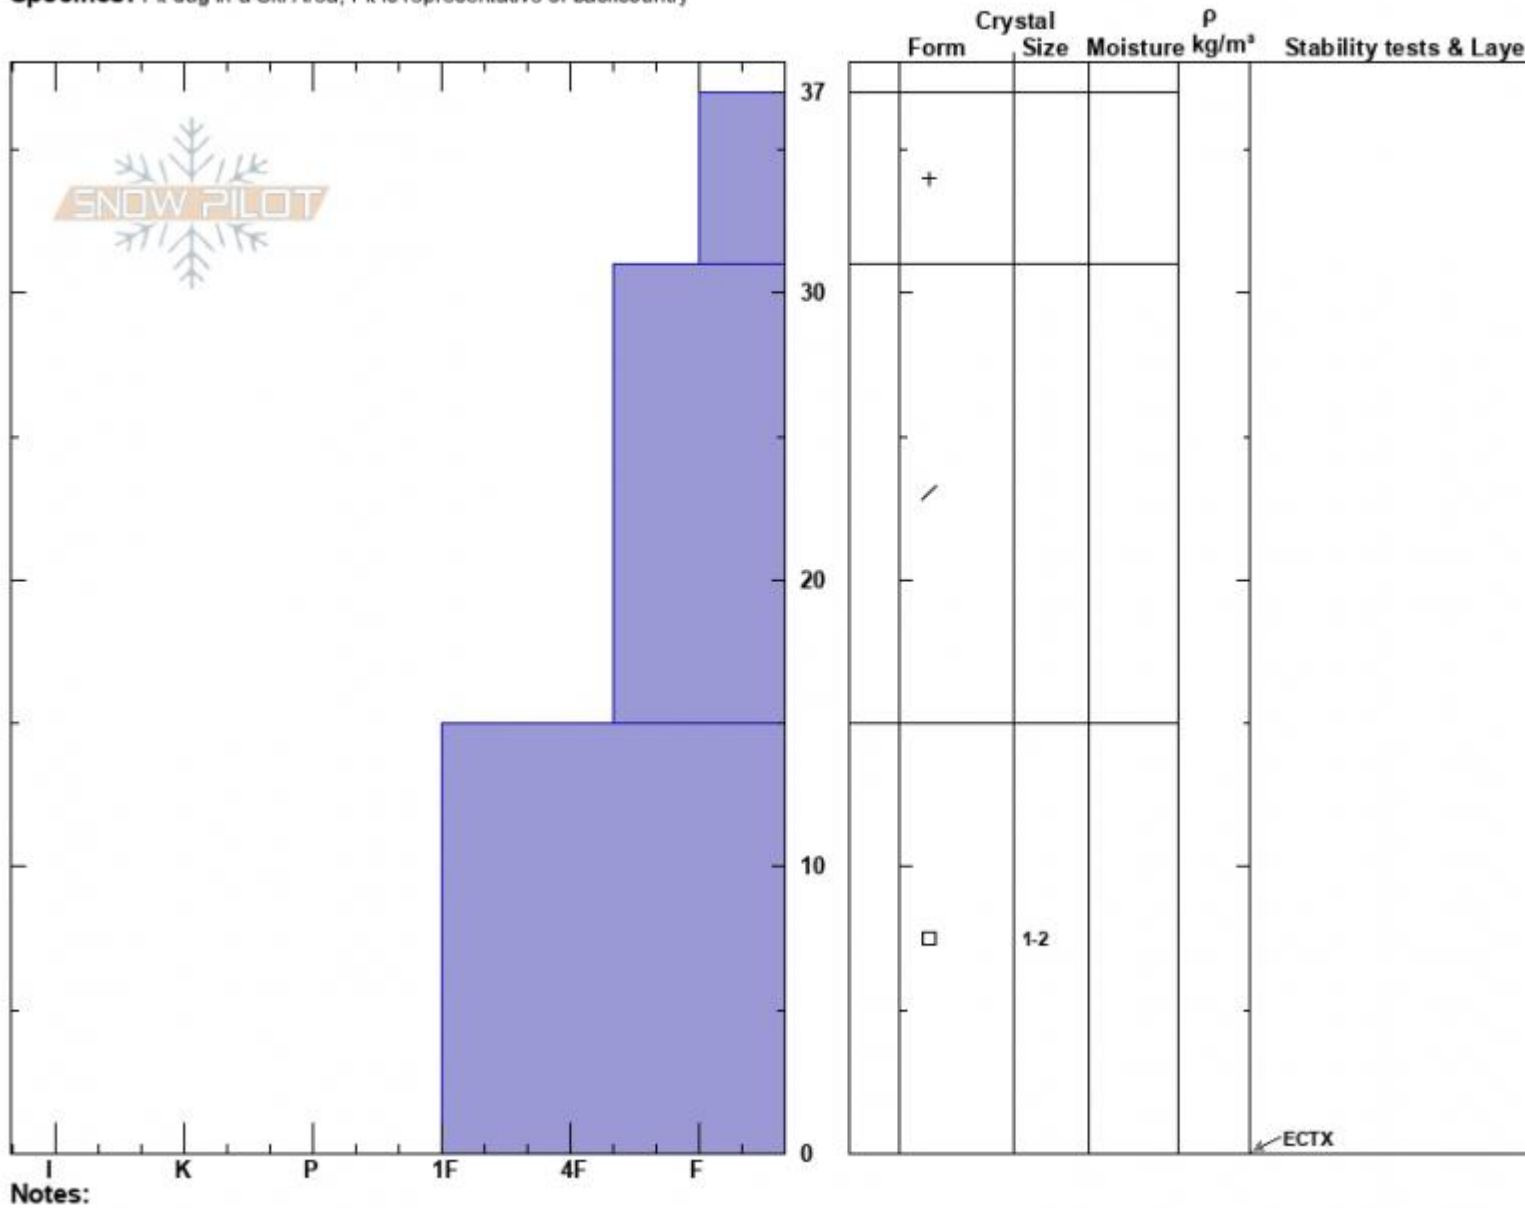

Fingers Meadow
 Bridger Range
 MT
 Elevation: 7921 ft
 Aspect: 100°
 Specifics: Pit dug in a Ski Area; Pit is representative of backcountry

Dave Zinn
 11/15/2022 - 11:15am
 Co-ord: 45.80559N, -110.92734W
 Slope Angle: 20°
 Wind Loading:

Stability: Very Good
 Air Temperature:
 Sky Cover: SCT
 Precipitation: NO
 Wind: N Light Breeze

HS:37
 PF:20
 Layer Notes:

Advisory Region
 Bridger Range
 Longitude
 -110.92W
 Latitude
 45.82N
 Bridger Range, 2022-11-15