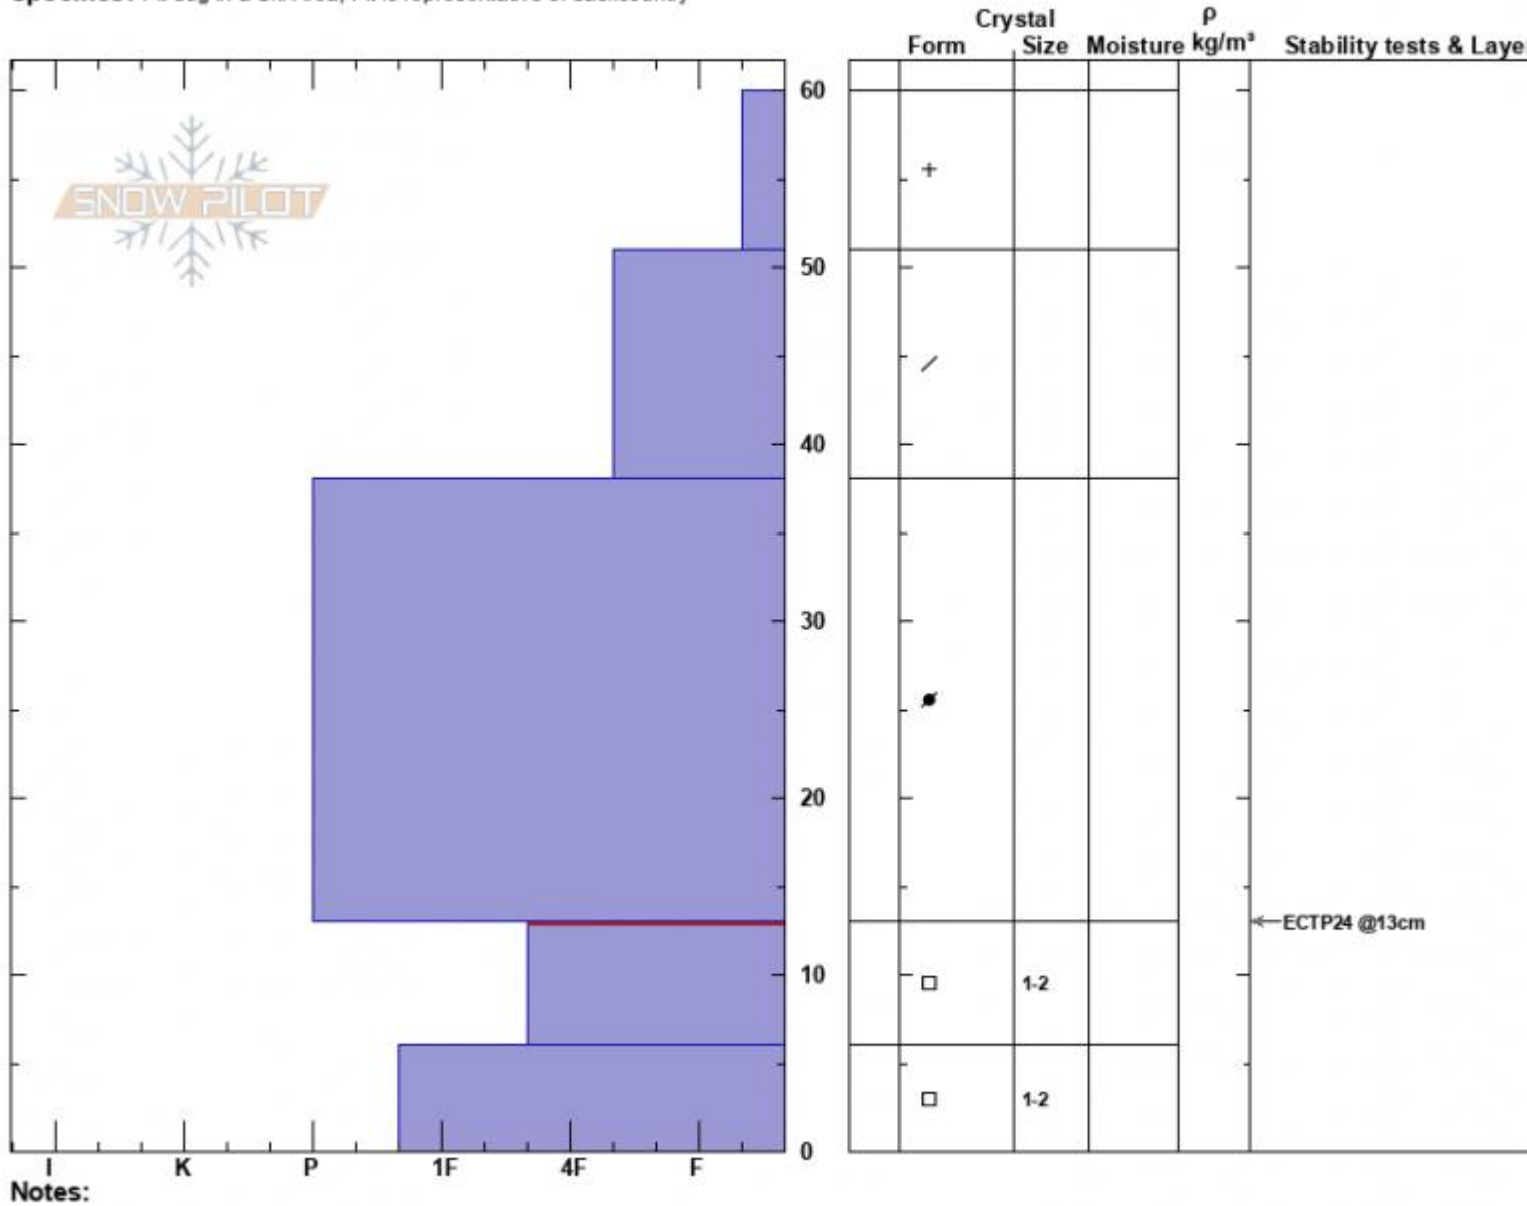

Boundary Chute
 Bridger Range
 MT
 Elevation: 7870 ft
 Aspect: 135°
 Specifics: Pit dug in a Ski Area; Pit is representative of backcountry

Dave Zinn
 11/15/2022 - 11:00am
 Co-ord: 45.80508N, -110.92738W
 Slope Angle: 26°
 Wind Loading: previous

Stability: Good
 Air Temperature:
 Sky Cover: SCT
 Precipitation: NO
 Wind: N Light Breeze

HS:60
 PF:20
 Layer Notes:
 13-6cm: Problematic layer

Notes:
 Advisory Region
 Bridger Range
 Longitude
 -110.92W
 Latitude
 45.82N
 Bridger Range, 2022-11-15