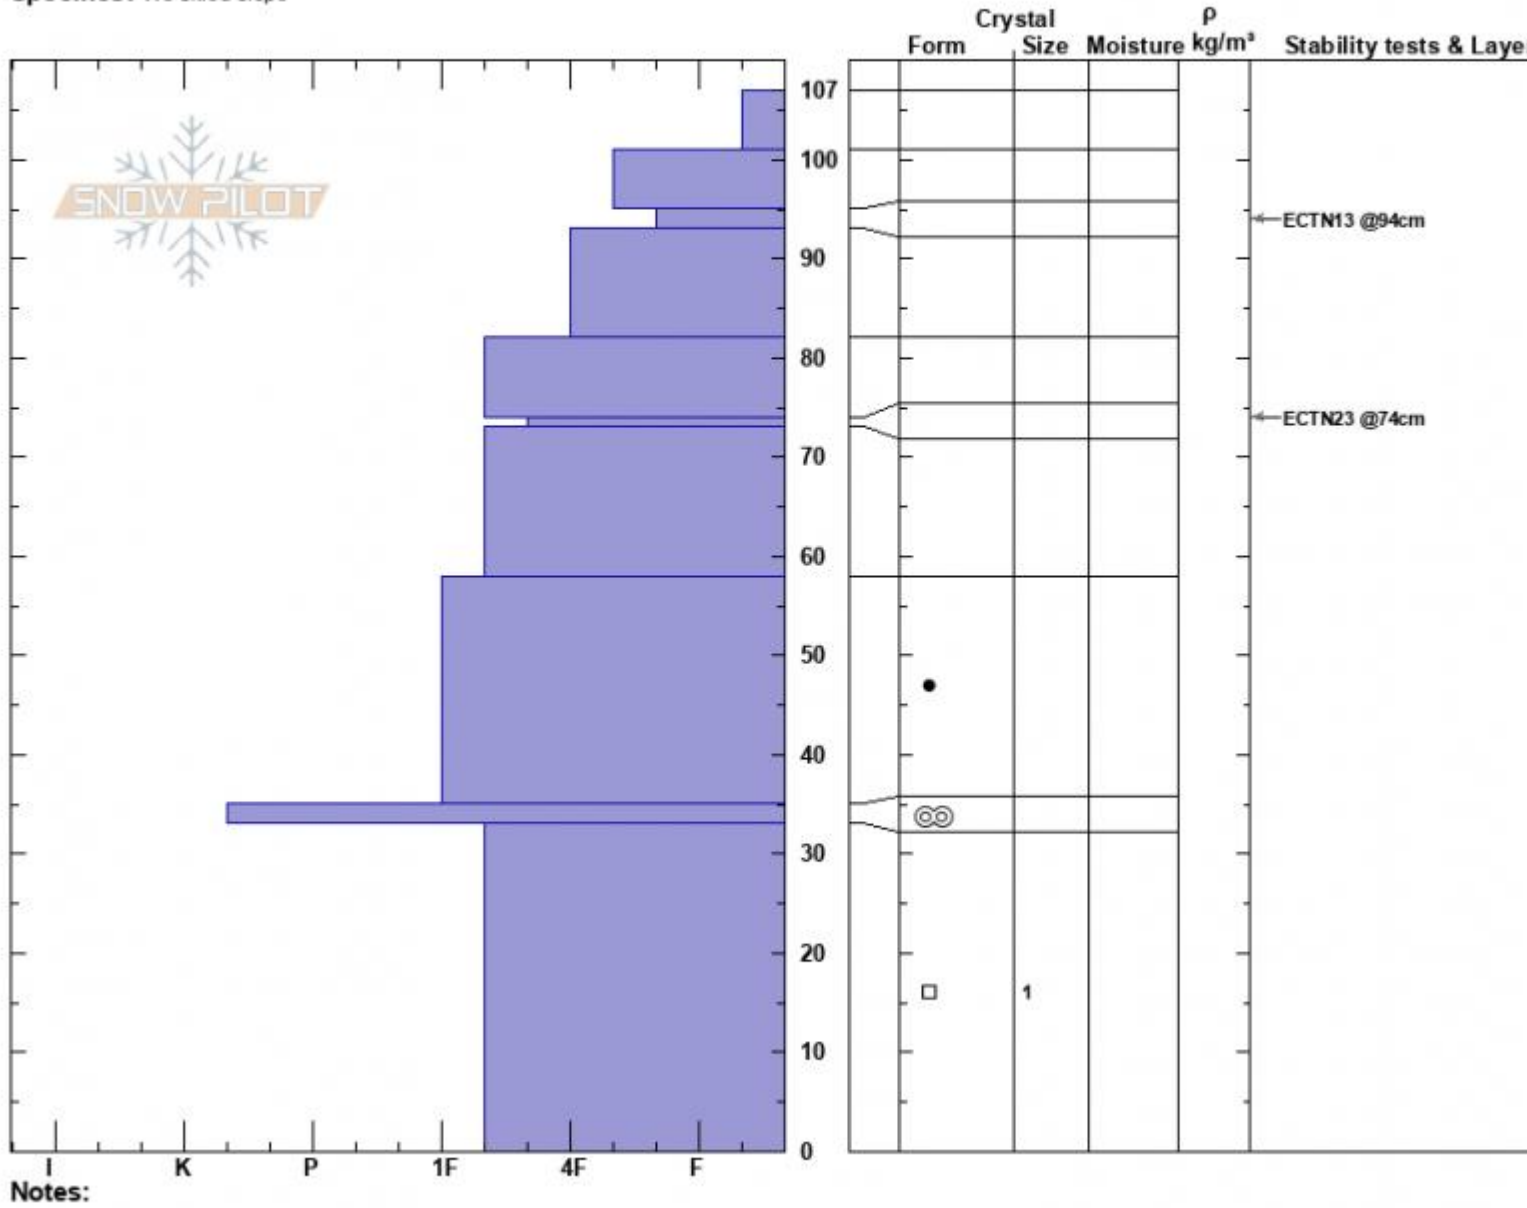

west Woody Ridge  
 Absaroka Range  
 MT  
 Elevation: 9993 ft  
 Aspect: 273°  
 Specifics: We skied slope

Beau Fredlund  
 11/16/2022 - 2:30pm  
 Co-ord: 44.98433N, -109.92371E  
 Slope Angle: 27°  
 Wind Loading:

Stability:  
 Air Temperature:  
 Sky Cover:  
 Precipitation: S-1  
 Wind: Light Breeze

HS:107    Layer Notes:  
 33-0cm: Problematic layer

Advisory Region  
 Cooke City  
 Longitude  
 -109.92W  
 Latitude  
 44.97N  
 Cooke City, 2022-11-24