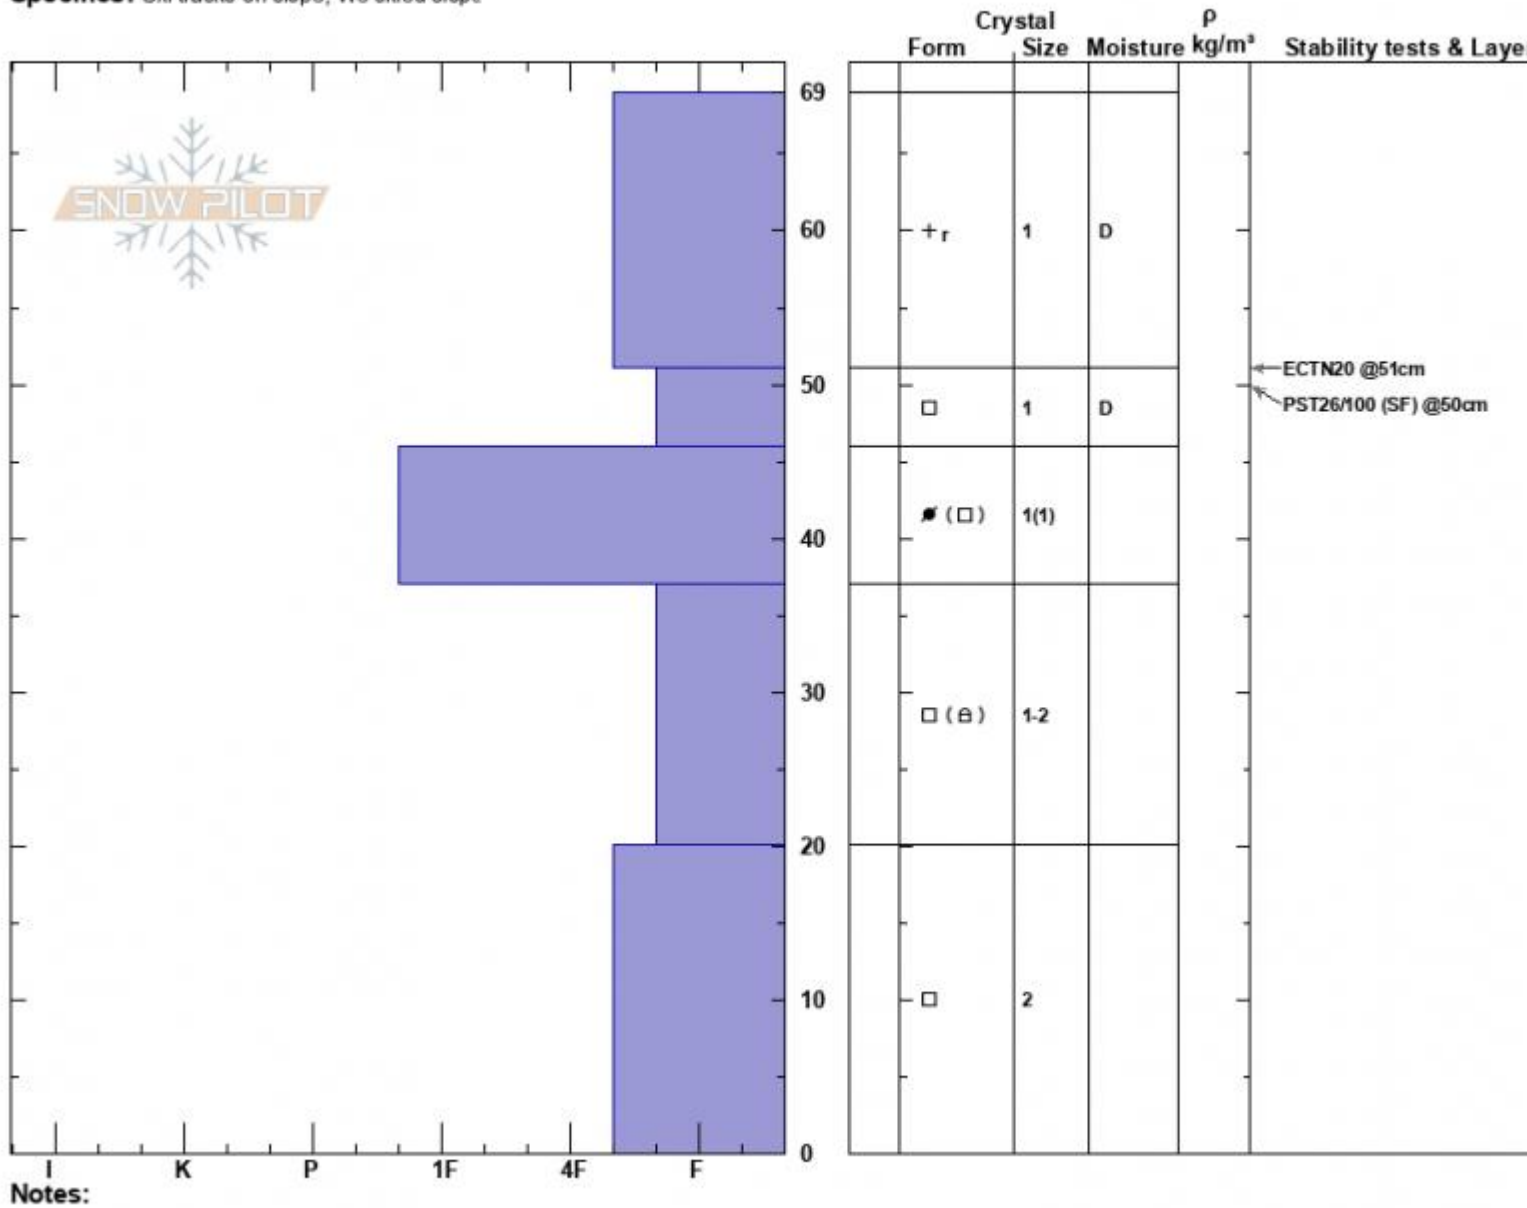

The Ramp
 Bridger Range
 MT
 Elevation: 8185 ft
 Aspect: 45°
 Specifics: Ski tracks on slope; We skied slope

Alex Mariantal
 11/25/2022 - 1:21pm
 Co-ord: 45.82903N, -110.93135W
 Slope Angle: 35°
 Wind Loading: previous

Stability: Good
 Air Temperature: 6.5°C
 Sky Cover: FEW
 Precipitation: NO
 Wind: Calm

HS:69
 Layer Notes:
 51-46cm: Problematic layer

Advisory Region
 Bridger Range
 Longitude
 -110.93W

Latitude

45.83N

Bridger Range, 2022-11-26