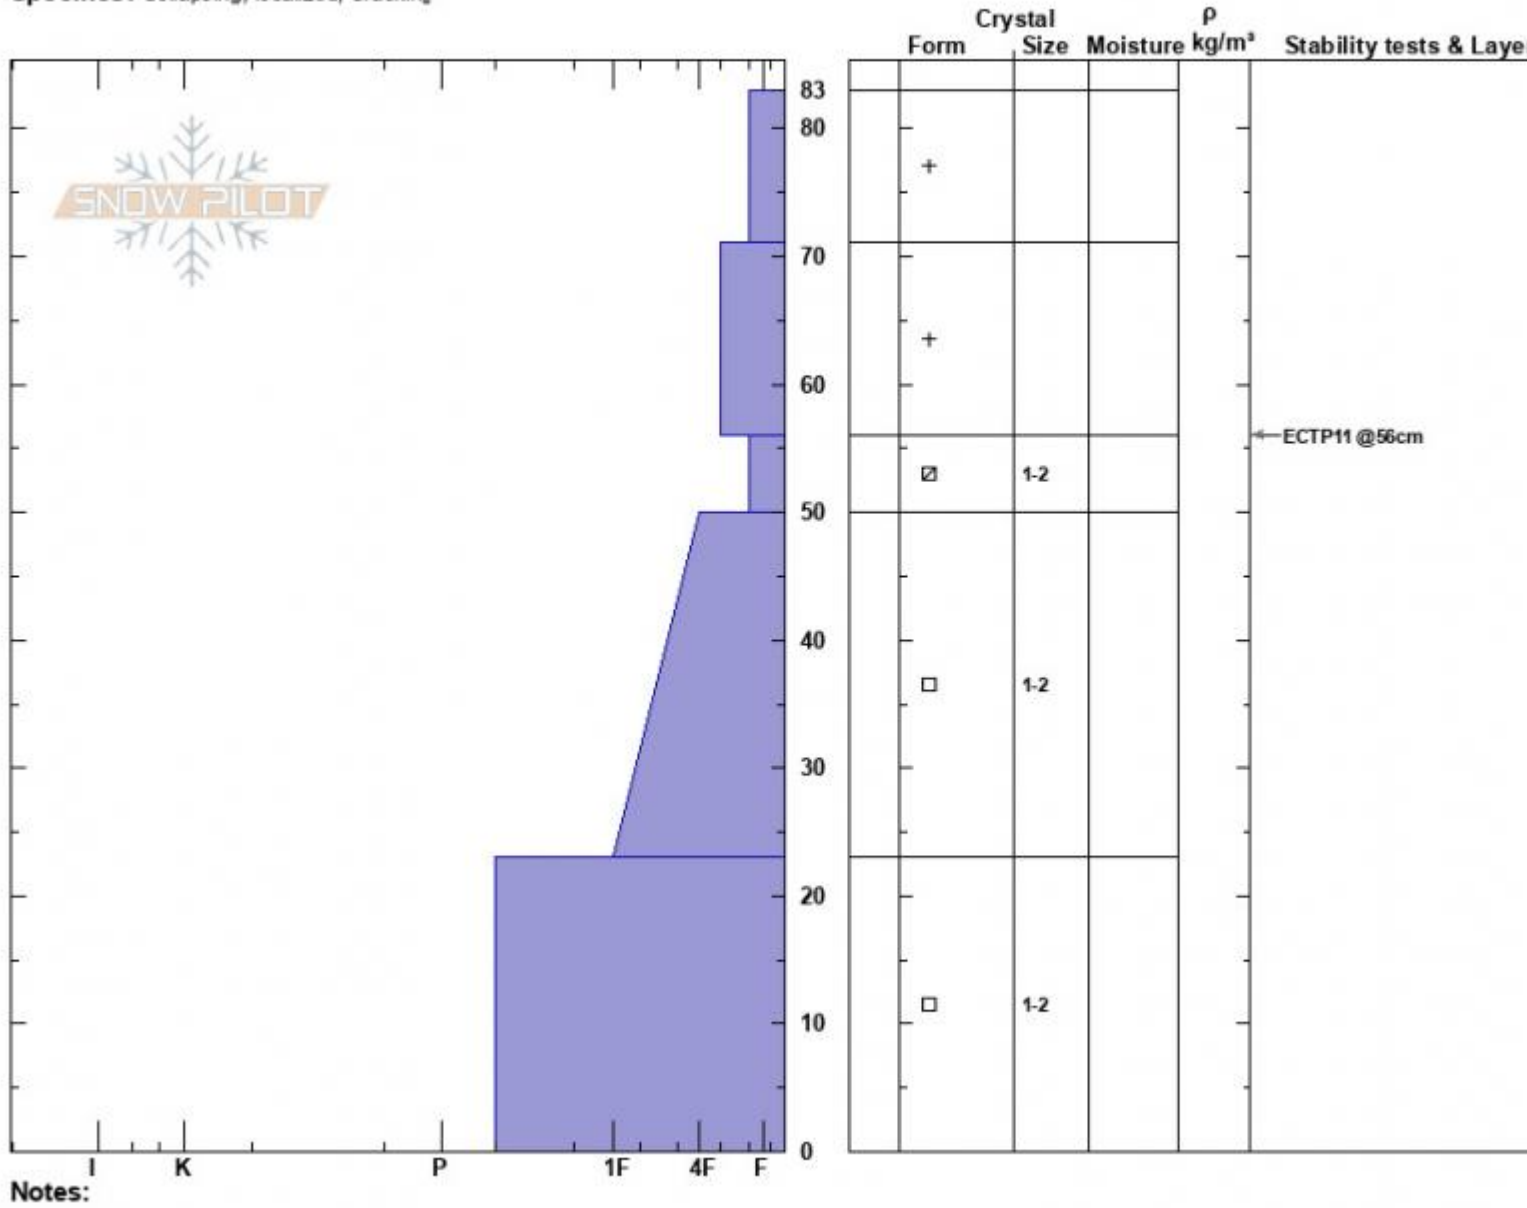

Whumpf-WYellow
 Lionhead Range
 MT
 Elevation: 8573 ft
 Aspect: 45°
 Specifics: Collapsing, localized; Cracking

Alex Haddad
 11/28/2022 - 12:38pm
 Co-ord: 44.70610N, -111.30330W
 Slope Angle: 20°
 Wind Loading: previous

Stability: Poor
 Air Temperature:
 Sky Cover: CLR
 Precipitation: NO
 Wind: Calm

HS:83
 PF:35
 PS:10
 Layer Notes:
 56-50cm:Problematic layer

Advisory Region
 Lionhead Range
 Longitude
 -111.32W
 Latitude
 44.71N
 Lionhead Range, 2022-11-29