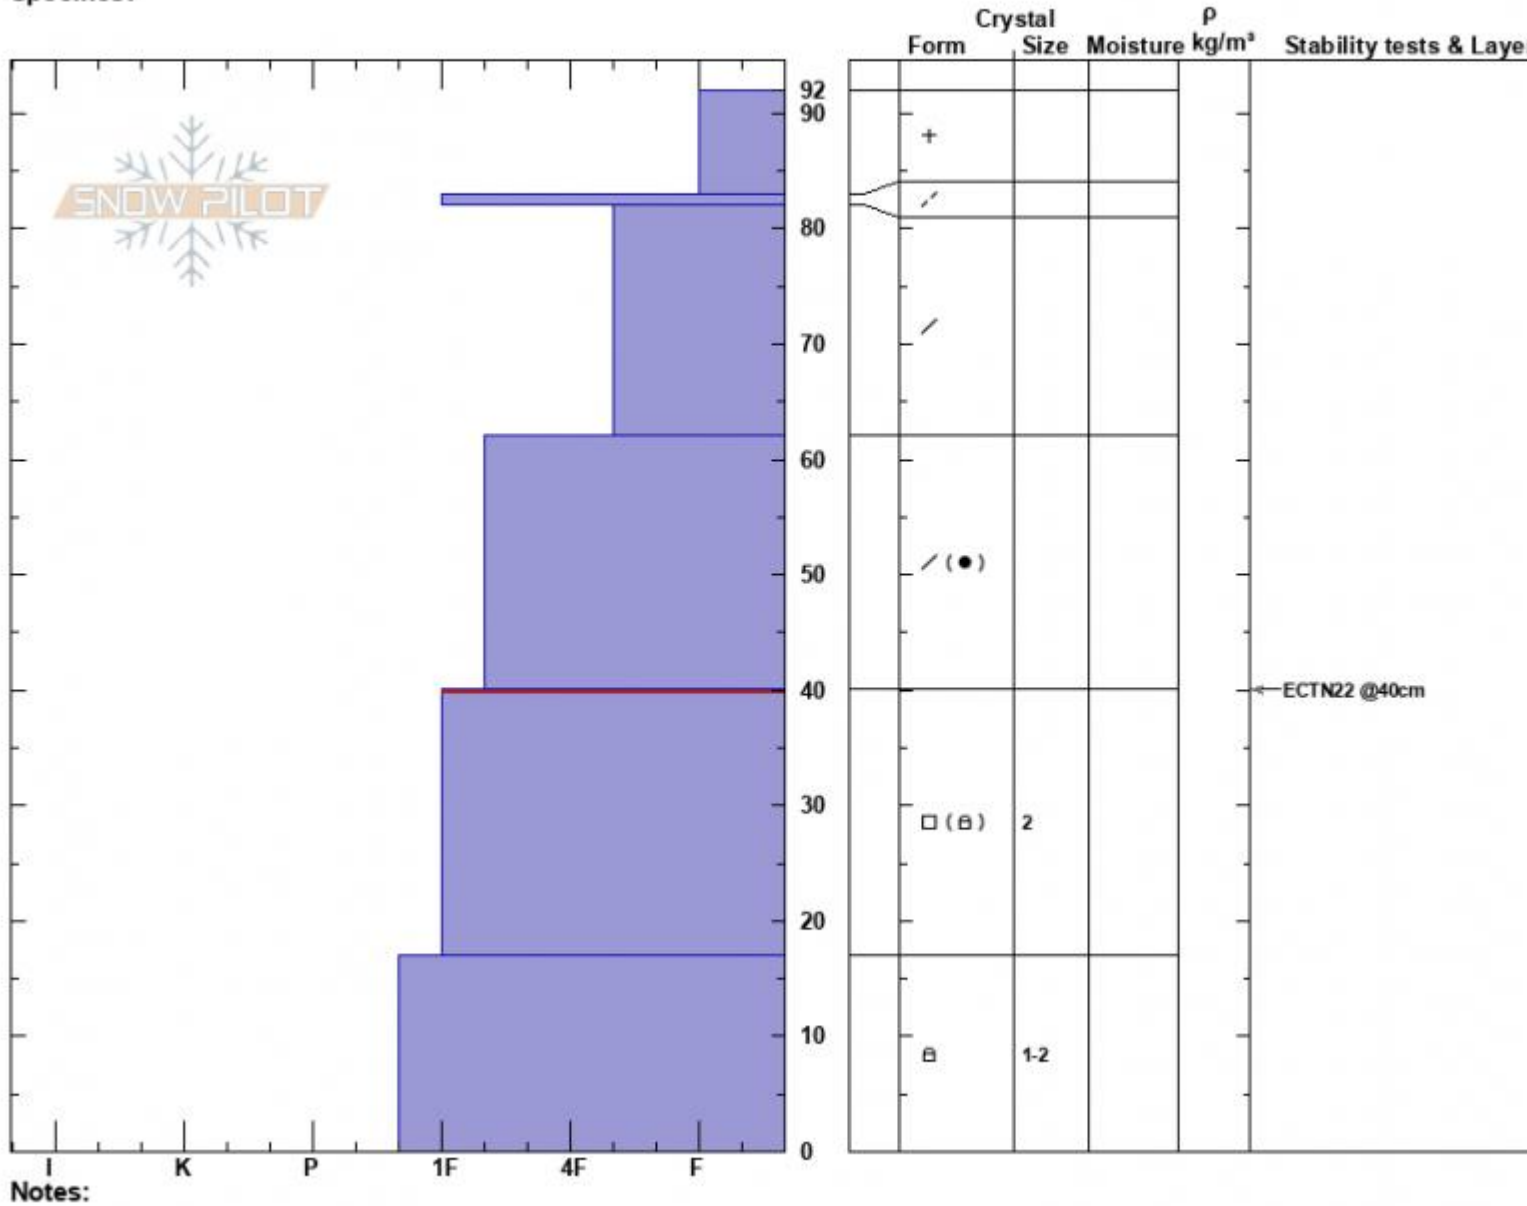

Lower Fifth Grade
 Madison Range-N
 MT
 Elevation: 8707 ft
 Aspect: 260°
 Specifics:

Dave Zinn
 11/29/2022 - 11:00am
 Co-ord: 45.32680N, -111.38629W
 Slope Angle: 15°
 Wind Loading: no

Stability: Good
 Air Temperature: -16°C
 Sky Cover: OVC
 Precipitation: S-1
 Wind: S Light Breeze

HS:92
 PF:80
 Layer Notes: 40-17cm:Problematic layer

Notes:
 Advisory Region
 Northern Madison
 Longitude
 -111.39W
 Latitude
 45.34N
 Northern Madison, 2022-11-30