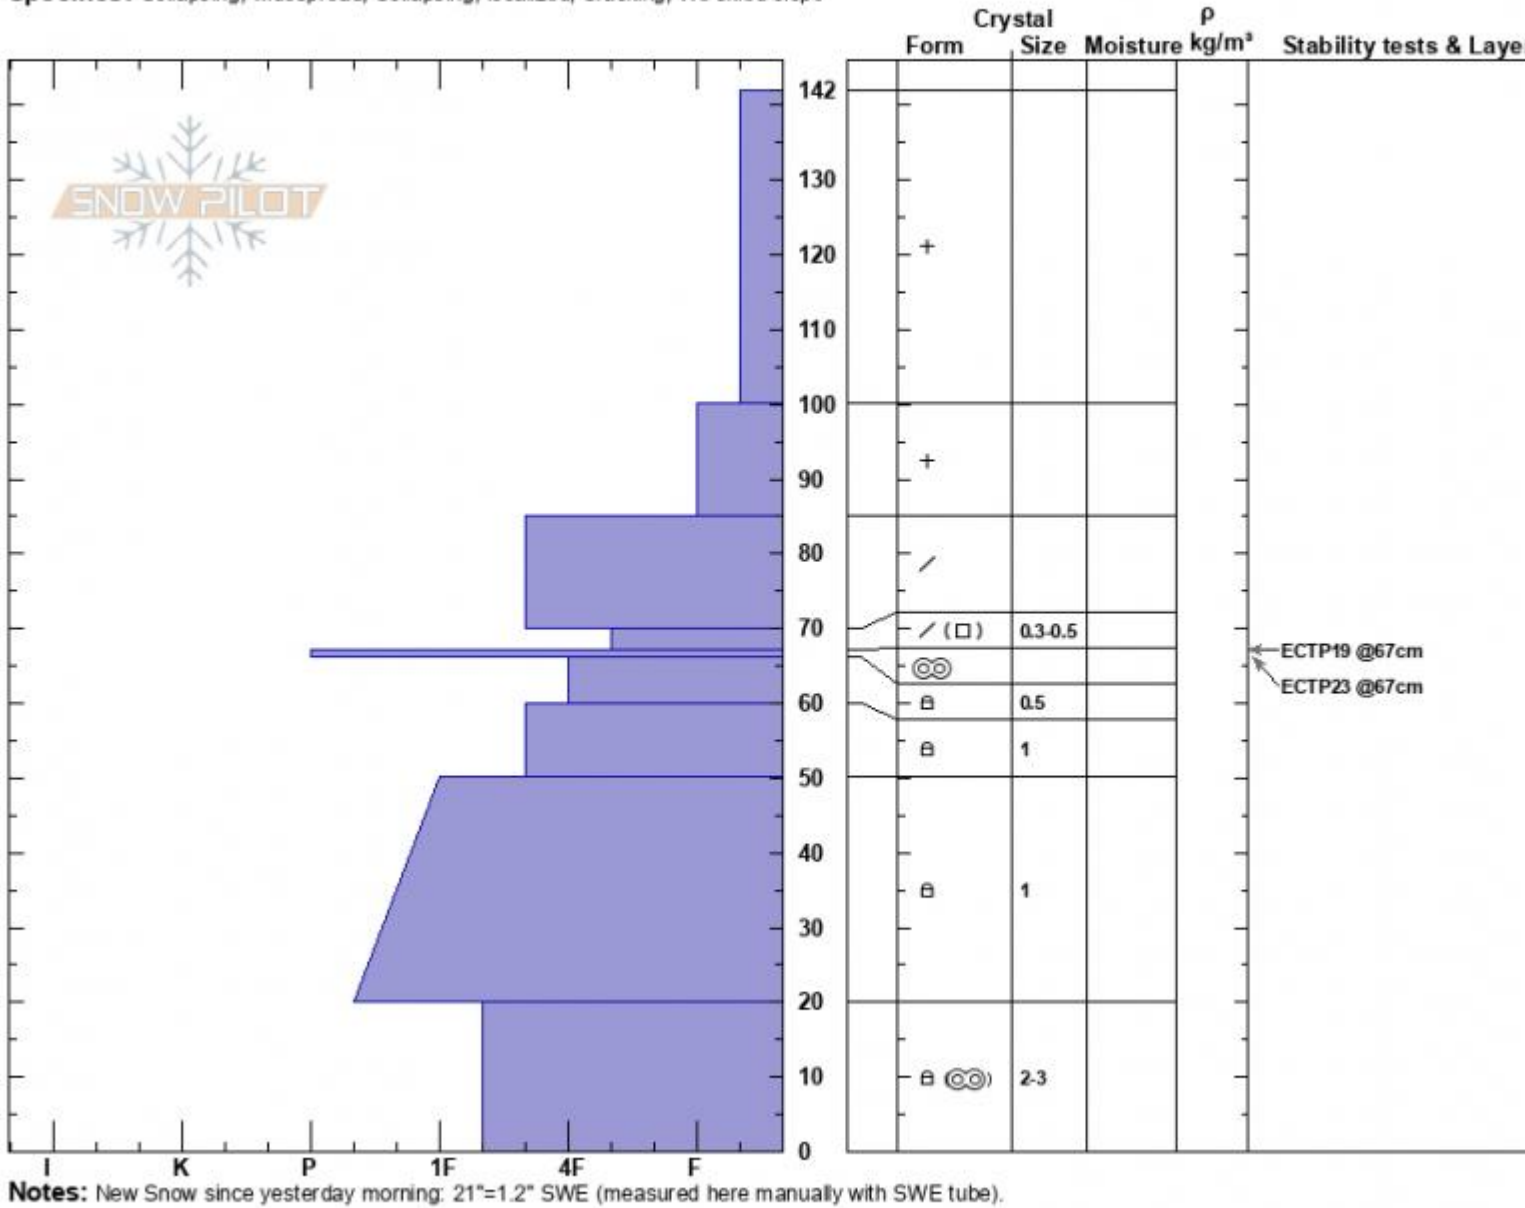

Scotch Bonnet
 Cooke City
 MT
 Elevation: 9620 ft
 Aspect: 166°
 Specifics: Collapsing, widespread; Collapsing, localized; Cracking; We skied slope

Alex Marienthal
 12/01/2022 - 2:15pm
 Co-ord: 45.06983N, -109.94493W
 Slope Angle: 20°
 Wind Loading: no

Stability:
 Air Temperature:
 Sky Cover: OVC
 Precipitation: S2
 Wind: S Moderate

HS:142 Layer Notes:
 PF:100 70-67cm:Problematic layer
 PS:45

Advisory Region
 Cooke City
 Longitude
 -109.95W
 Latitude
 45.07N
 Cooke City, 2022-12-01