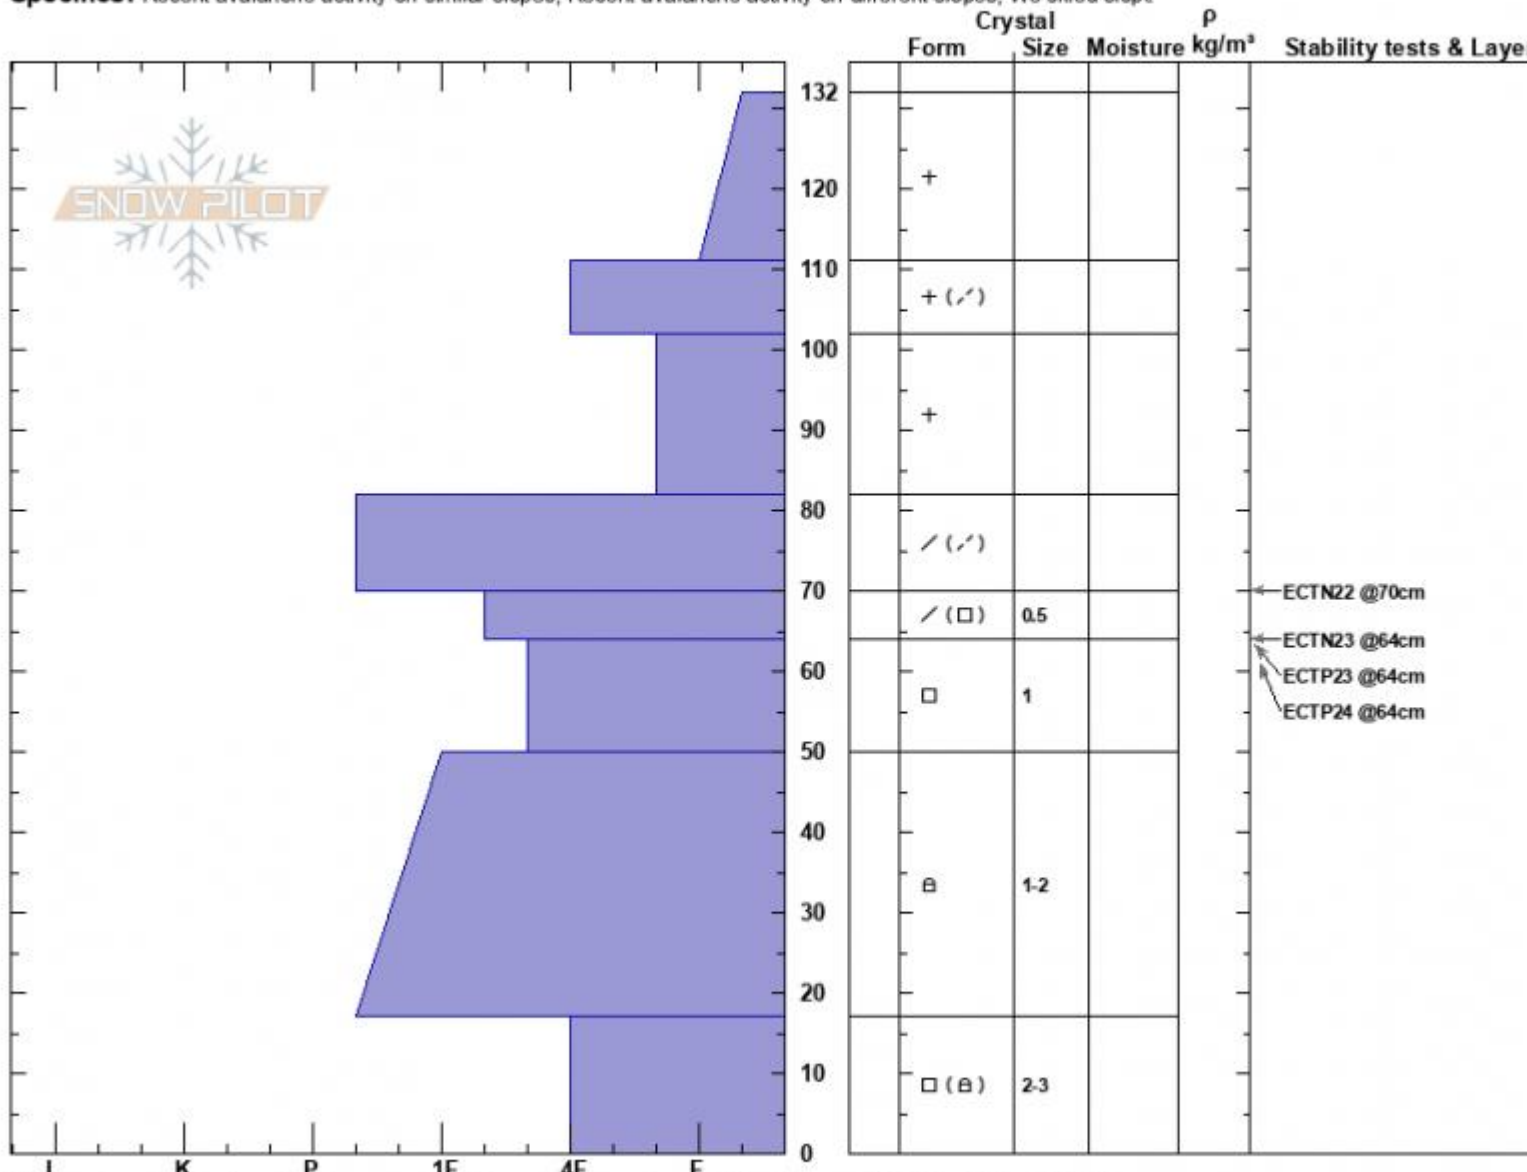

West Henderson
 Cooke City
 MT
 Elevation: 9550 ft
 Aspect: 230°

Alex Marienthal
 12/02/2022 - 3:30pm
 Co-ord: 45.04497N, -109.94443W
 Slope Angle: 25°
 Wind Loading: previous

Stability: Poor
 Air Temperature:
 Sky Cover: BKN
 Precipitation: S-1
 Wind: SW Light Breeze

HS:132 Layer Notes:
 64-50cm: Problematic layer

Specifics: Recent avalanche activity on similar slopes; Recent avalanche activity on different slopes; We skied slope

Notes: Recent natural avalanches suspected to have broken on layer similar to layer with ECTPs in this pit @ 64cm.

Advisory Region
 Cooke City
 Longitude
 -109.95W
 Latitude
 45.05N
 Cooke City, 2022-12-02