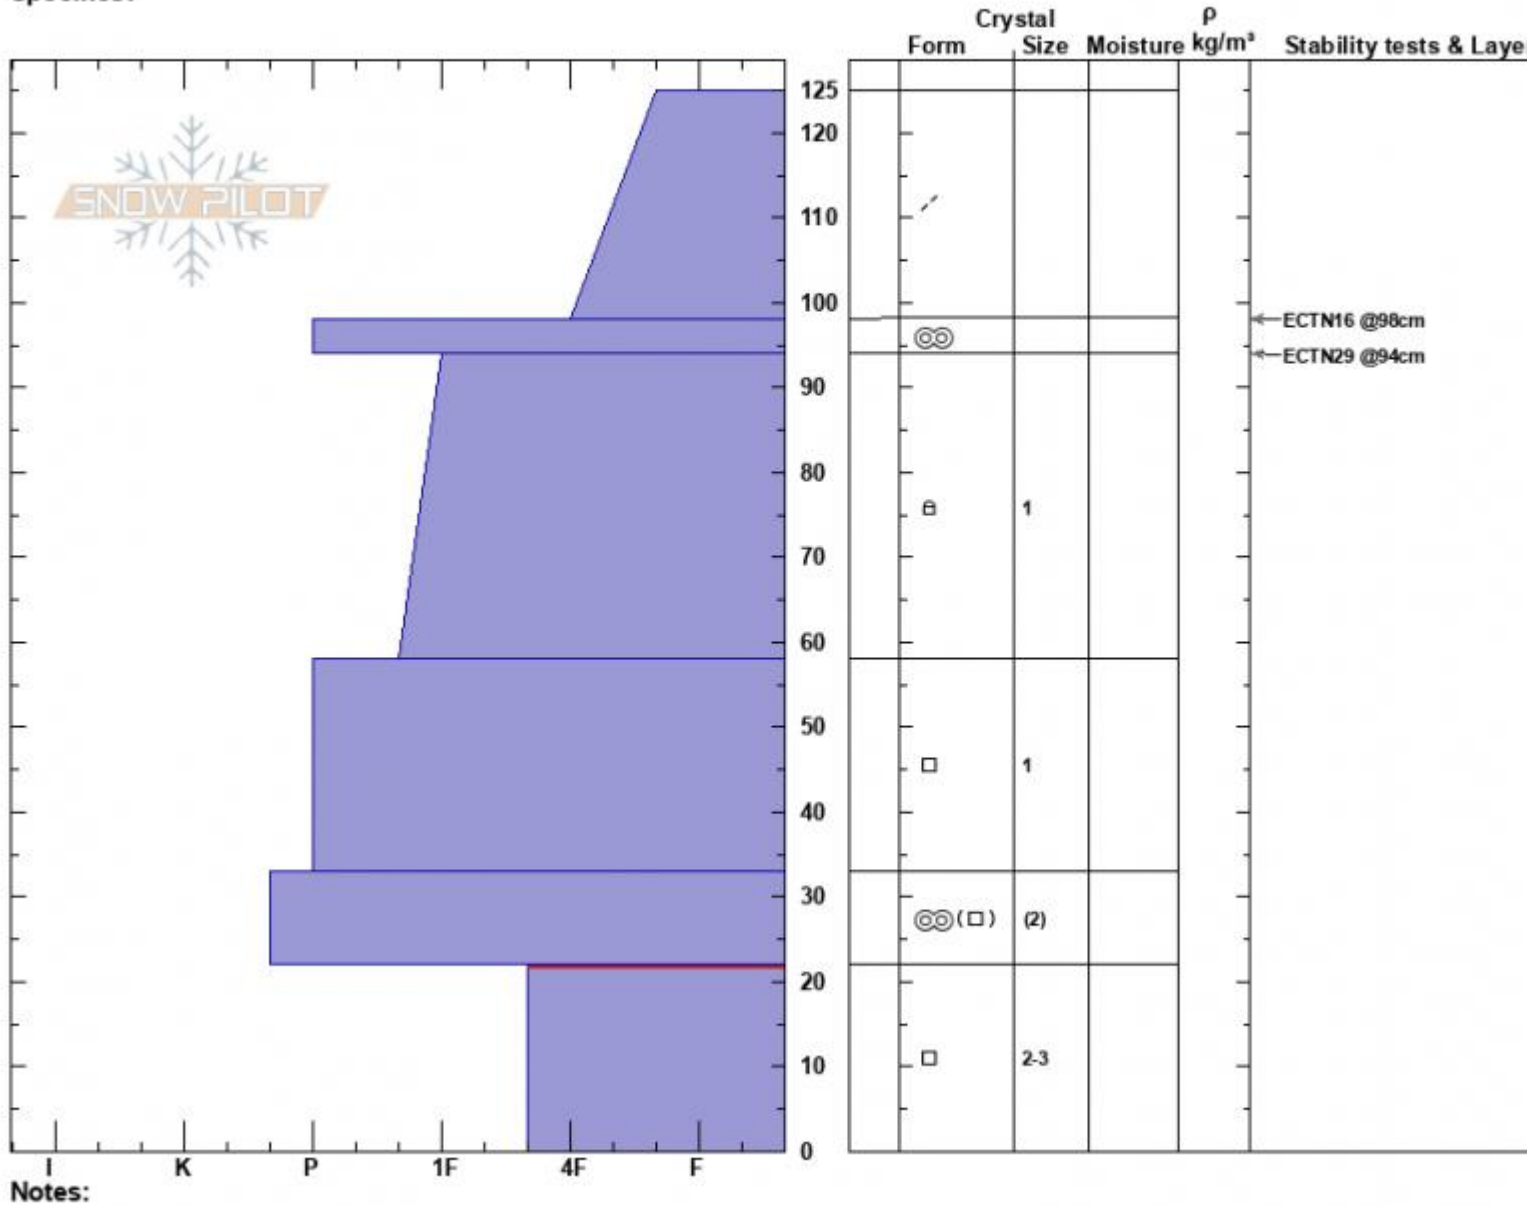

Wapiti Ridge
 Madison Range-S
 MT
 Elevation: 9263 ft
 Aspect: 190°
 Specifics:

Dave Zinn
 12/02/2022 - 2:30pm
 Co-ord: 44.96578N, -111.31703W
 Slope Angle: 10°
 Wind Loading: previous

Stability:
 Air Temperature:
 Sky Cover: FEW
 Precipitation: NO
 Wind: S Light Breeze

HS:125 Layer Notes:
 22-0cm: Problematic layer

Advisory Region
 Southern Madison
 Longitude
 -111.31W
 Latitude
 44.96N
 Southern Madison, 2022-12-03