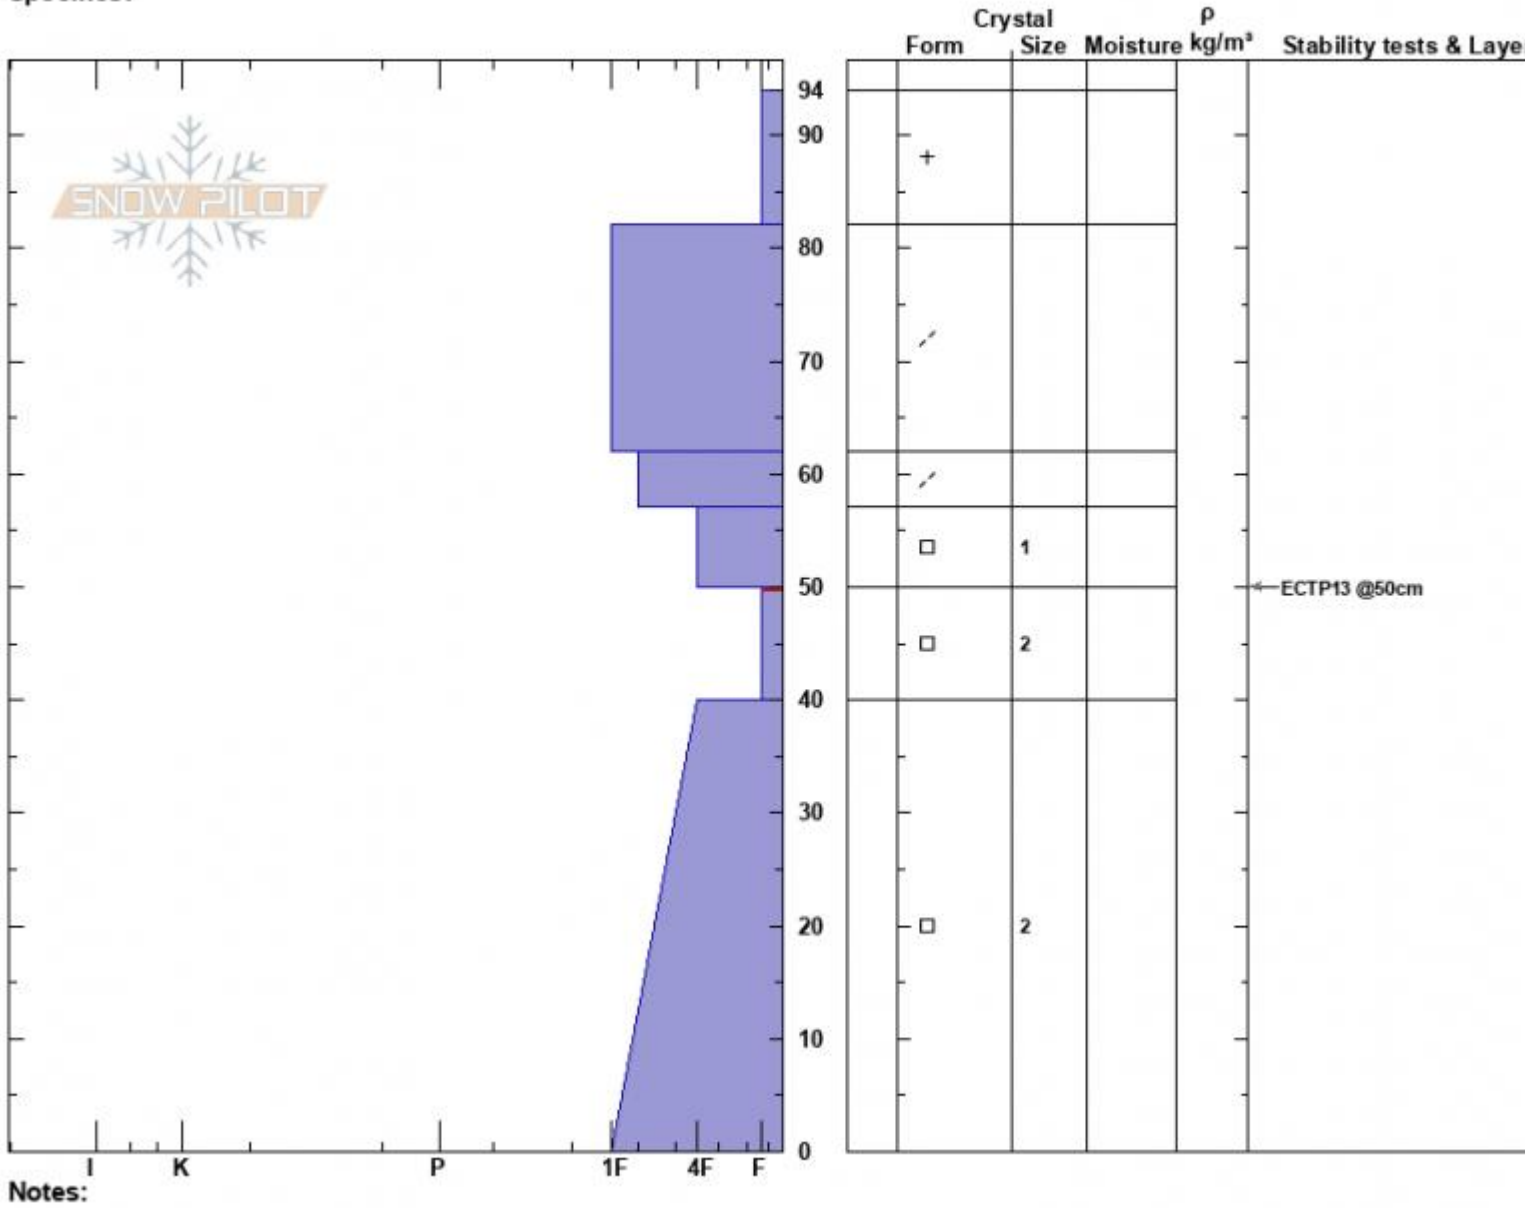

Sunlight Basin  
 Madison Range-S  
 MT  
 Elevation: 9429 ft  
 Aspect: 90°  
 Specifics:

Alex Haddad  
 12/07/2022 - 11:38am  
 Co-ord: 44.97500N, -111.31390W  
 Slope Angle: 28°  
 Wind Loading: no

Stability: Poor  
 Air Temperature:  
 Sky Cover: FEW  
 Precipitation: NO  
 Wind: Calm

HS:94  
 PF:45  
 Layer Notes:  
 50-40cm: Problematic layer

Advisory Region  
 Southern Madison  
 Longitude  
 -111.31W  
 Latitude  
 44.97N  
 Southern Madison, 2022-12-07