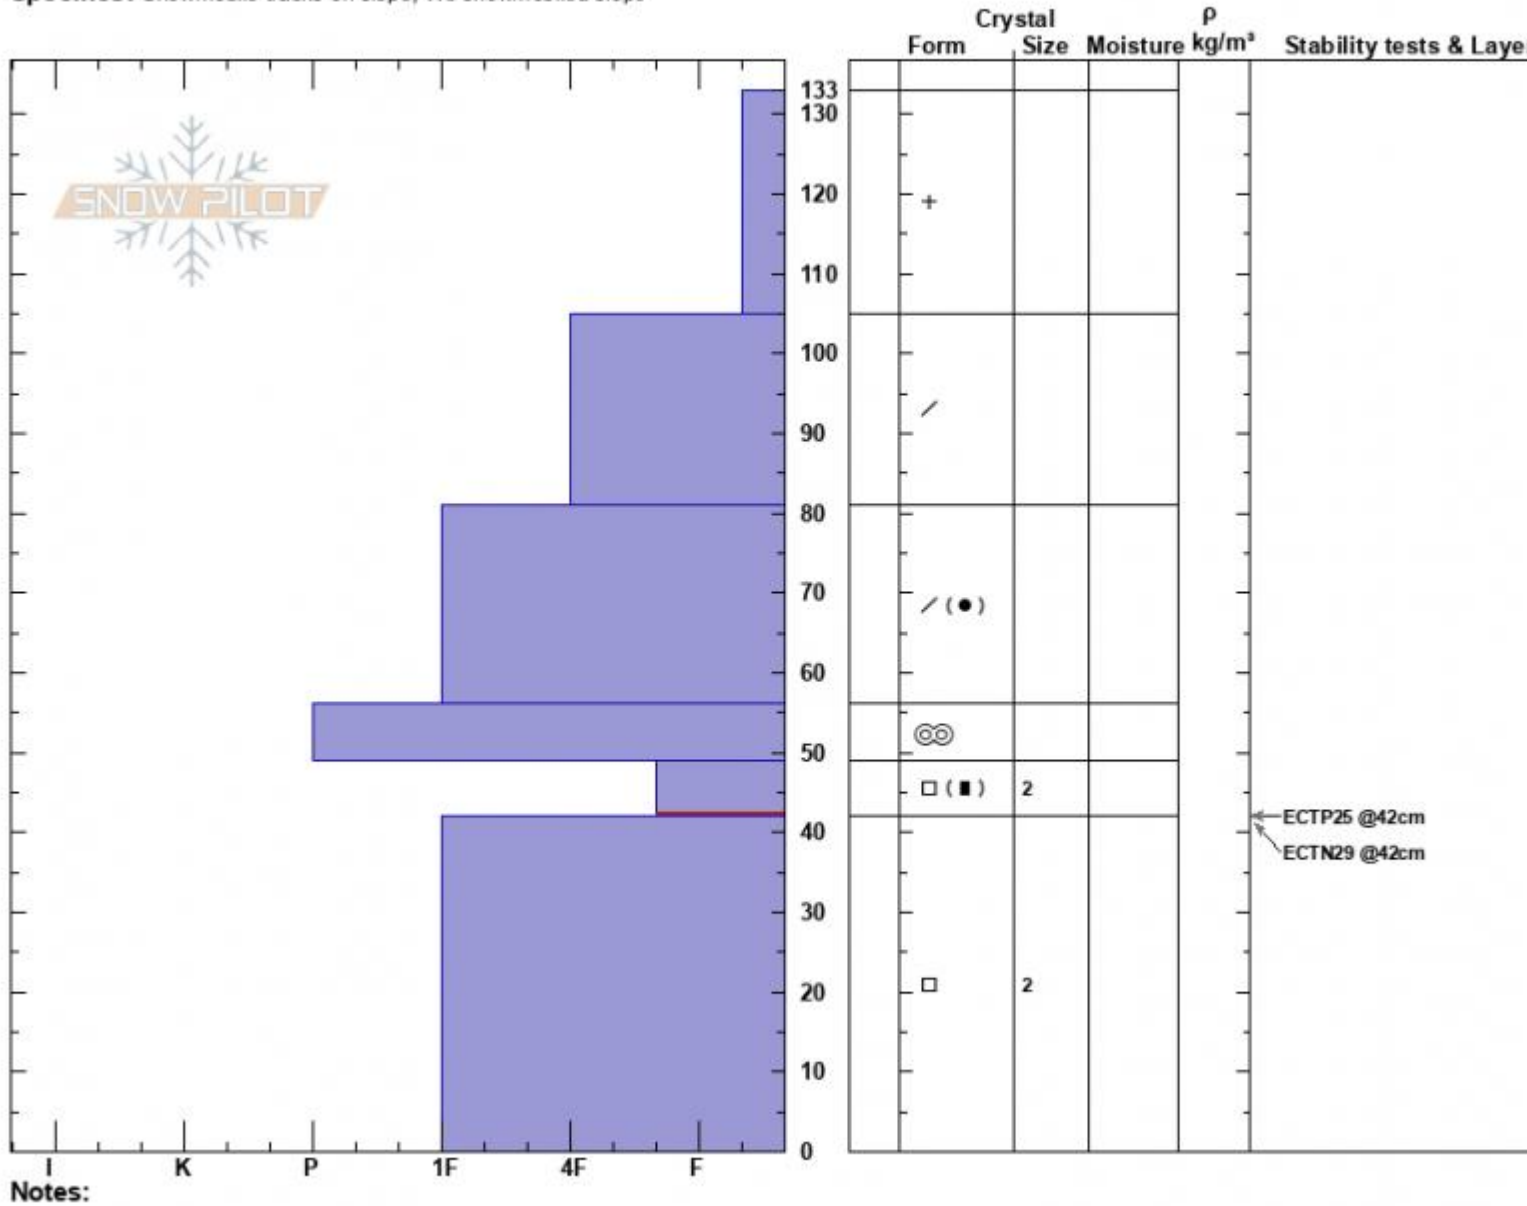

Yale Creek Low
 Centennial Range
 ID
 Elevation: 8000 ft
 Aspect: 190°
 Specifics: Snowmobile tracks on slope; We snowmobiled slope

Ian Hoyer
 12/09/2022 - 12:00pm
 Co-ord: 44.53721N, -111.43746W
 Slope Angle: 20°
 Wind Loading: no

Stability: Poor
 Air Temperature:
 Sky Cover: OVC
 Precipitation: S2
 Wind: Calm

HS:133 Layer Notes:
 PF:80 49-42cm:Problematic layer

Advisory Region
 Island Park
 Longitude
 -111.46W
 Latitude
 44.55N
 Island Park, 2022-12-09