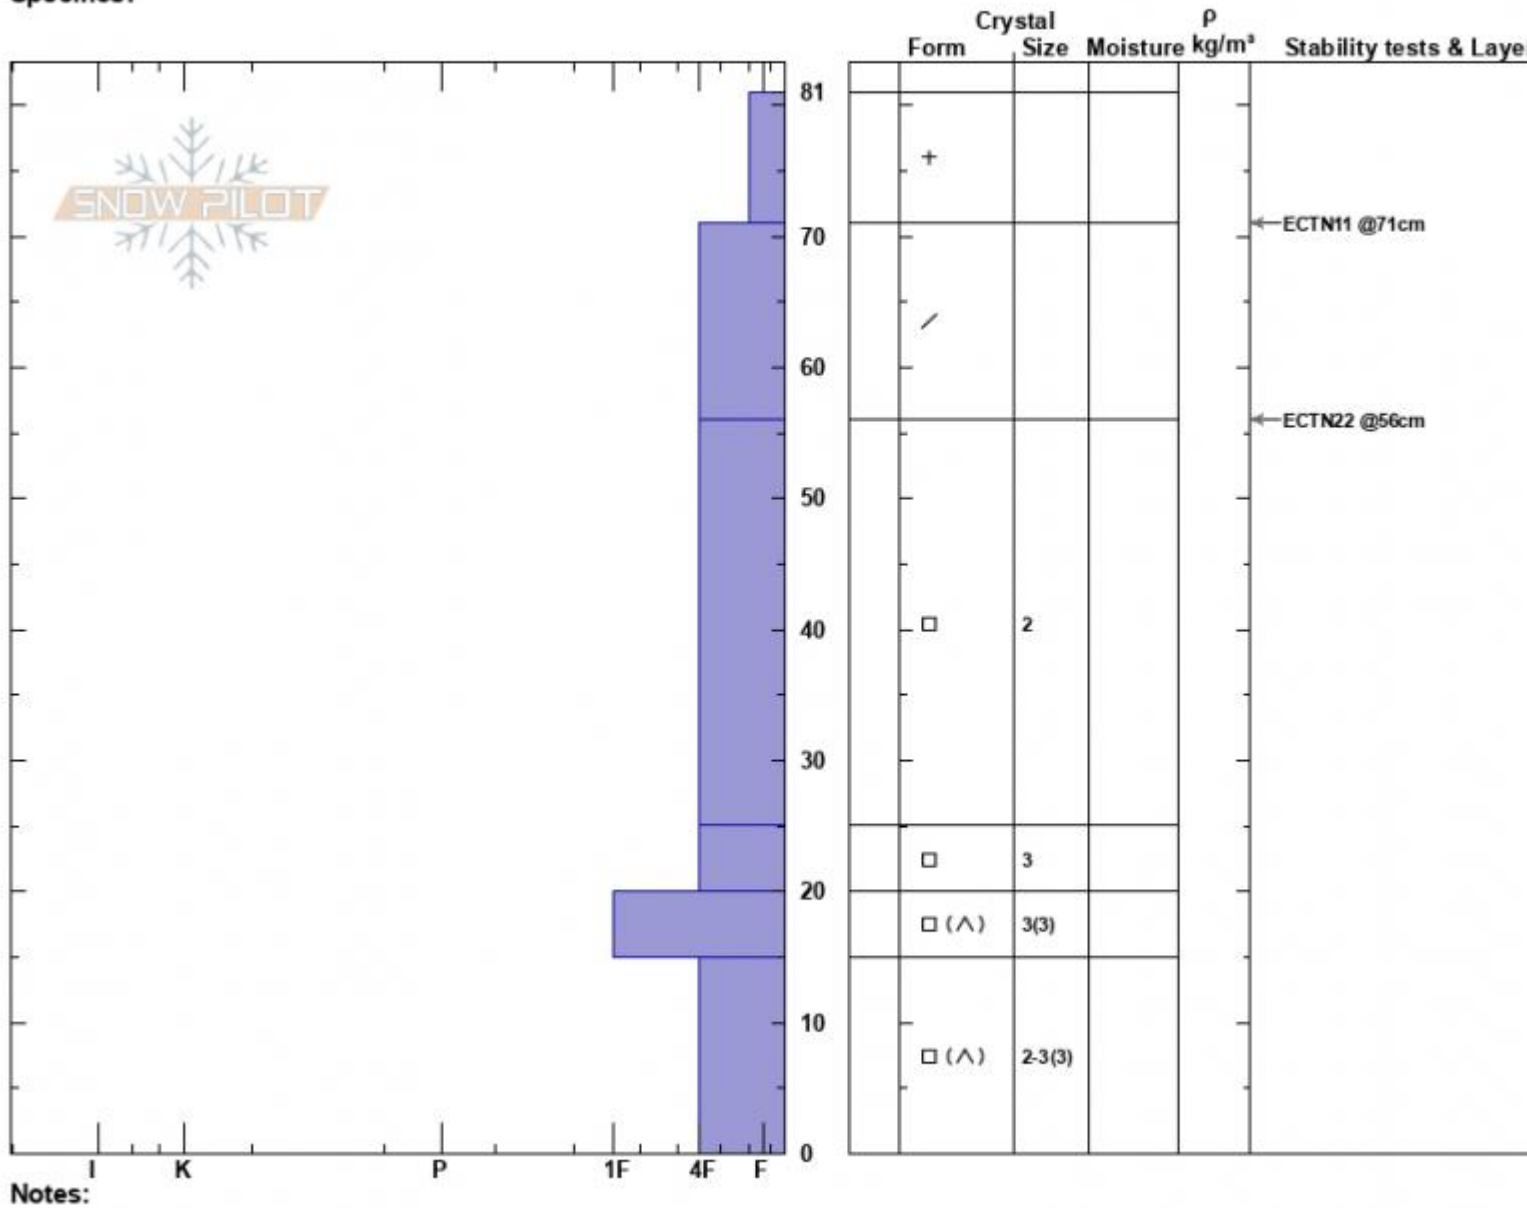

Mt. Ellis Approach
 Gallatin Range-N
 MT
 Elevation: 7705 ft
 Aspect: 52°
 Specifics:

Alex Haddad
 12/12/2022 - 12:52pm
 Co-ord: 45.58167N, -110.95670W
 Slope Angle: 22°
 Wind Loading: no

Stability: Fair
 Air Temperature:
 Sky Cover: OVC
 Precipitation: S-1
 Wind: E Light Breeze

HS:81
 PF:45
 PS: 15
 Layer Notes:
 56-25cm: Problematic layer

Advisory Region
 Northern Gallatin
 Longitude
 -110.96W
 Latitude
 45.58N
 Northern Gallatin, 2022-12-12