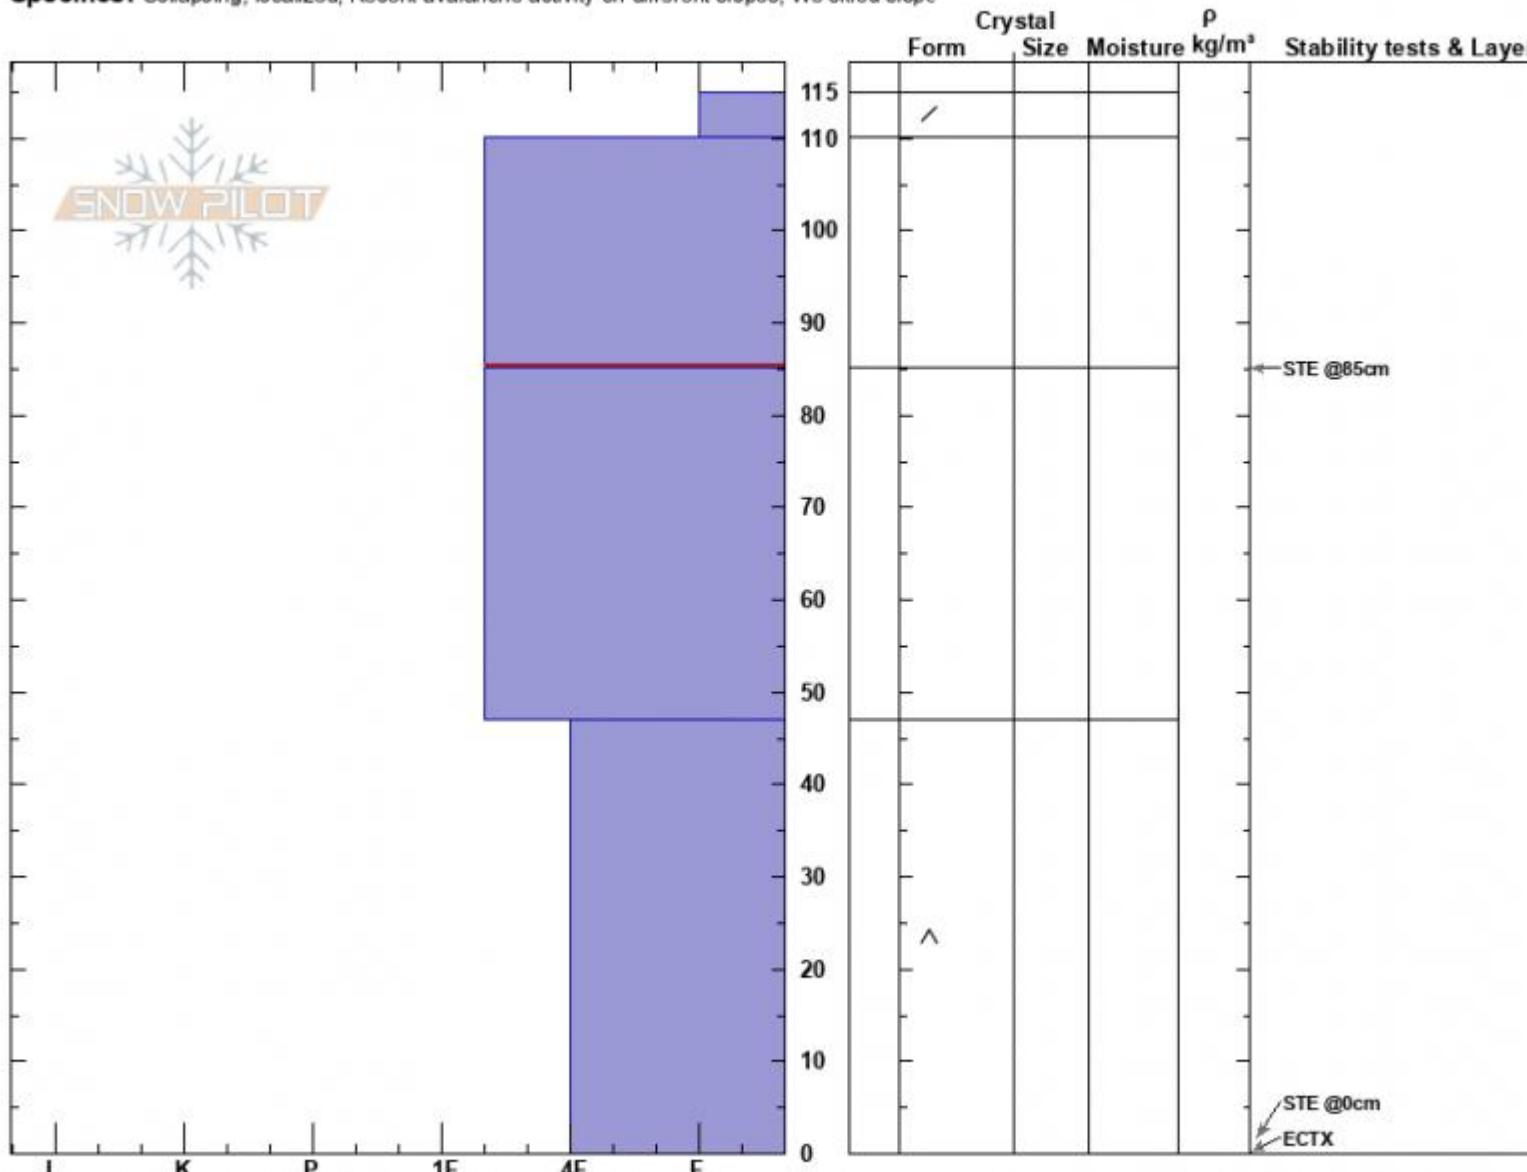

Upper Pebble
 Absaroka Range
 MT
 Elevation: 180 ft
 Aspect: 50°

Don Carroll
 12/13/2022 - 1:00pm
 Co-ord: 45.03321N, -110.04276W
 Slope Angle: 27°
 Wind Loading: yes

Stability:
 Air Temperature: 25°F
 Sky Cover: FEW
 Precipitation: NO
 Wind: Light Breeze

HS:115
 PF:30
 PS: 15
 Layer Notes:
 110-85cm: Problematic layer

Specifics: Collapsing, localized; Recent avalanche activity on different slopes; We skied slope

Notes: Submitted on behalf of Silver Gate Lodging, much wind effected, some wumpling on ridge above 8500; saw avalanches from last week cycle; no pro all way to ground with shovel

Advisory Region
 Out of Advisory Area
 Longitude
 -110.03W
 Latitude
 45.03N
 Out of Advisory Area, 2022-12-14