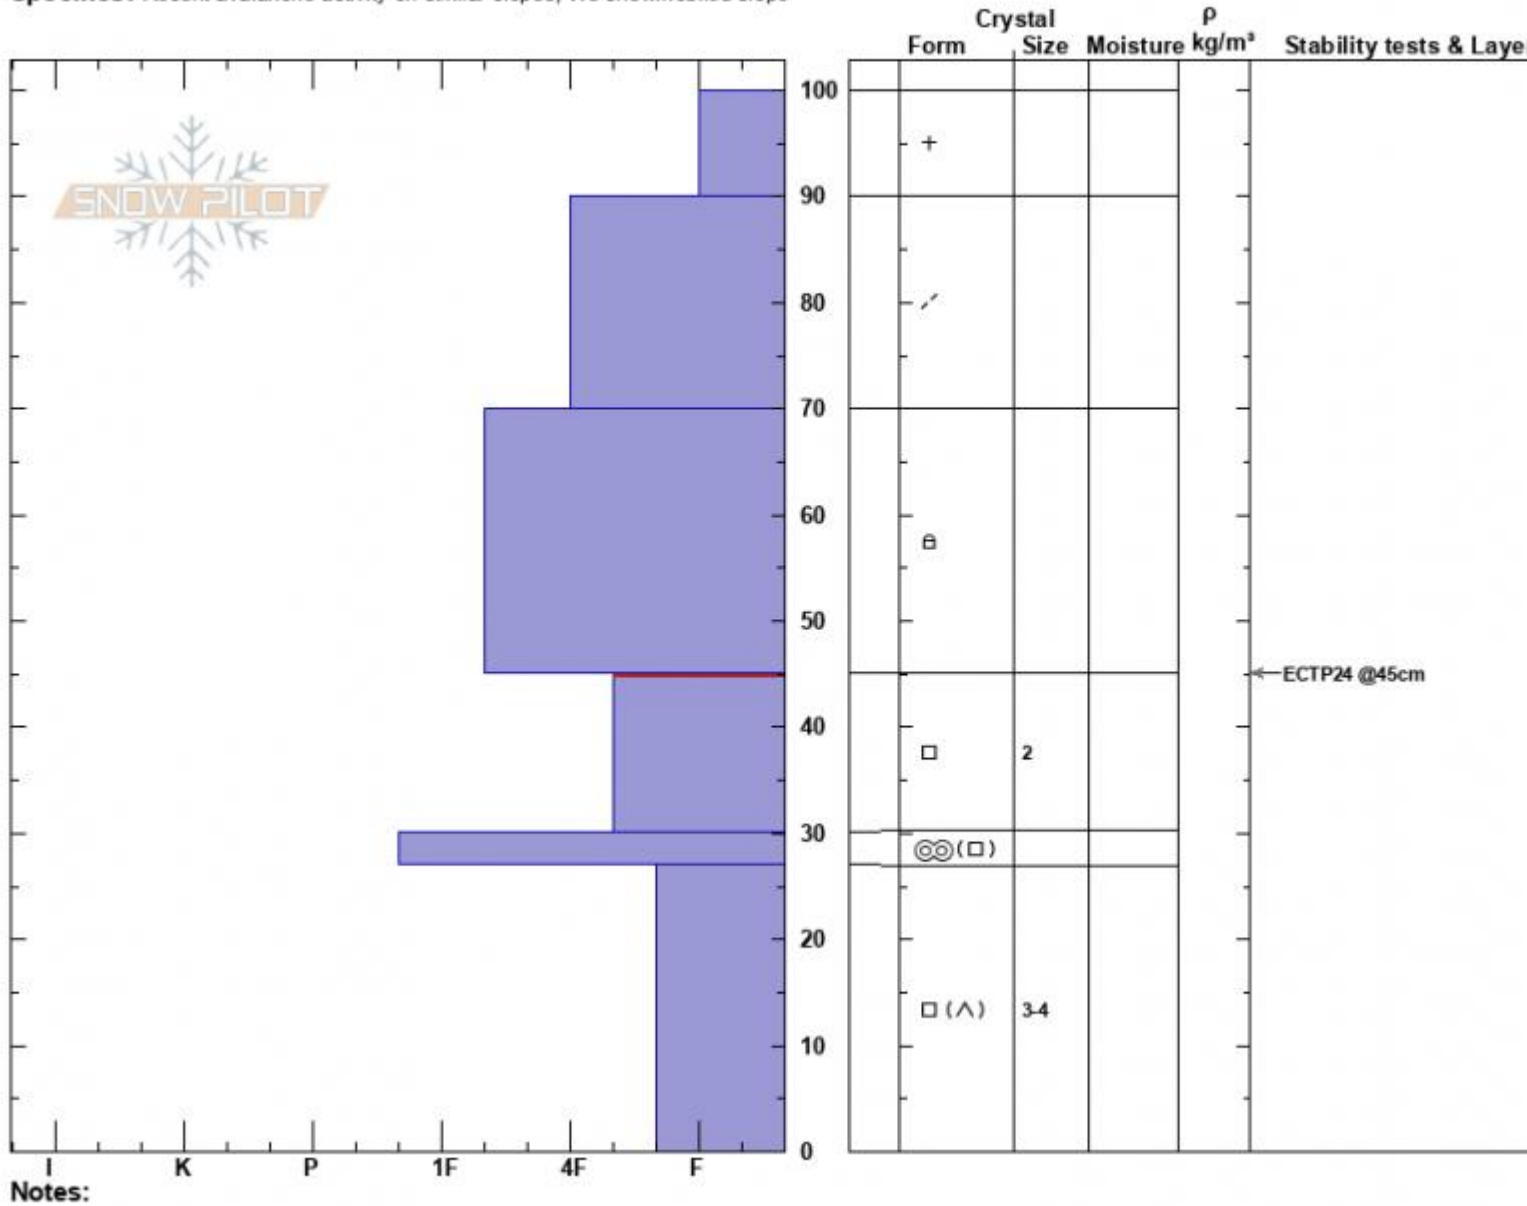

2nd Yellowmule
Madison Range-N
MT

Elevation: 9400 ft
Aspect: 35°

Specifics: Recent avalanche activity on similar slopes; We snowmobiled slope

Ian Hoyer
12/15/2022 - 11:00am
Co-ord: 45.17741N, -111.40097W
Slope Angle: 28°
Wind Loading: no

Stability: Fair
Air Temperature:
Sky Cover: OVC
Precipitation: NO
Wind: N Light Breeze

HS:100 Layer Notes:
PF:80 45-30cm:Problematic layer

Notes:
Advisory Region
Northern Madison
Longitude
-111.38W
Latitude
45.17N
Northern Madison, 2022-12-15