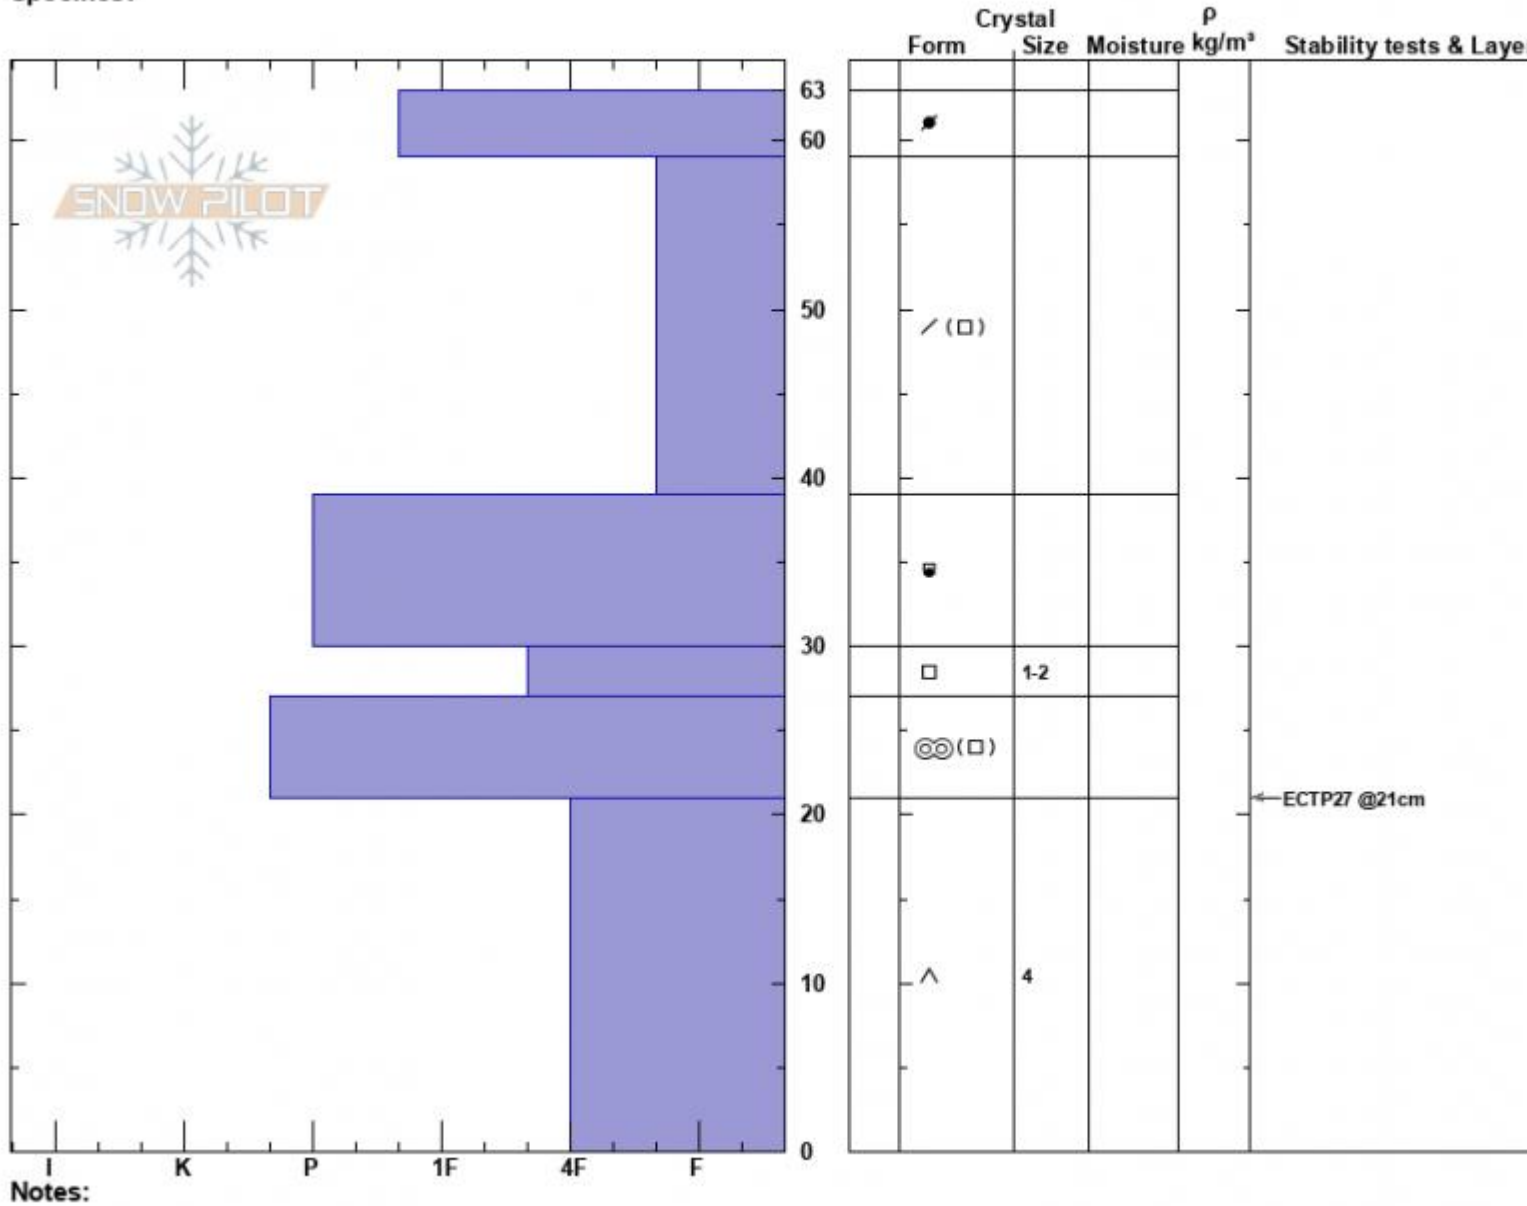

Throne, lower
Bridger Range
MT
Elevation: 7845 ft
Aspect: 60°
Specifics:

Alex Marienthal
12/17/2022 - 10:15am
Co-ord: 45.88453N, -110.94861W
Slope Angle: 27°
Wind Loading: previous

Stability:
Air Temperature:
Sky Cover: FEW
Precipitation: NO
Wind: Light Breeze

HS:63
PF:15
PS:30
Layer Notes:

Advisory Region
Bridger Range
Longitude
-110.95W
Latitude
45.88N
Bridger Range, 2022-12-18