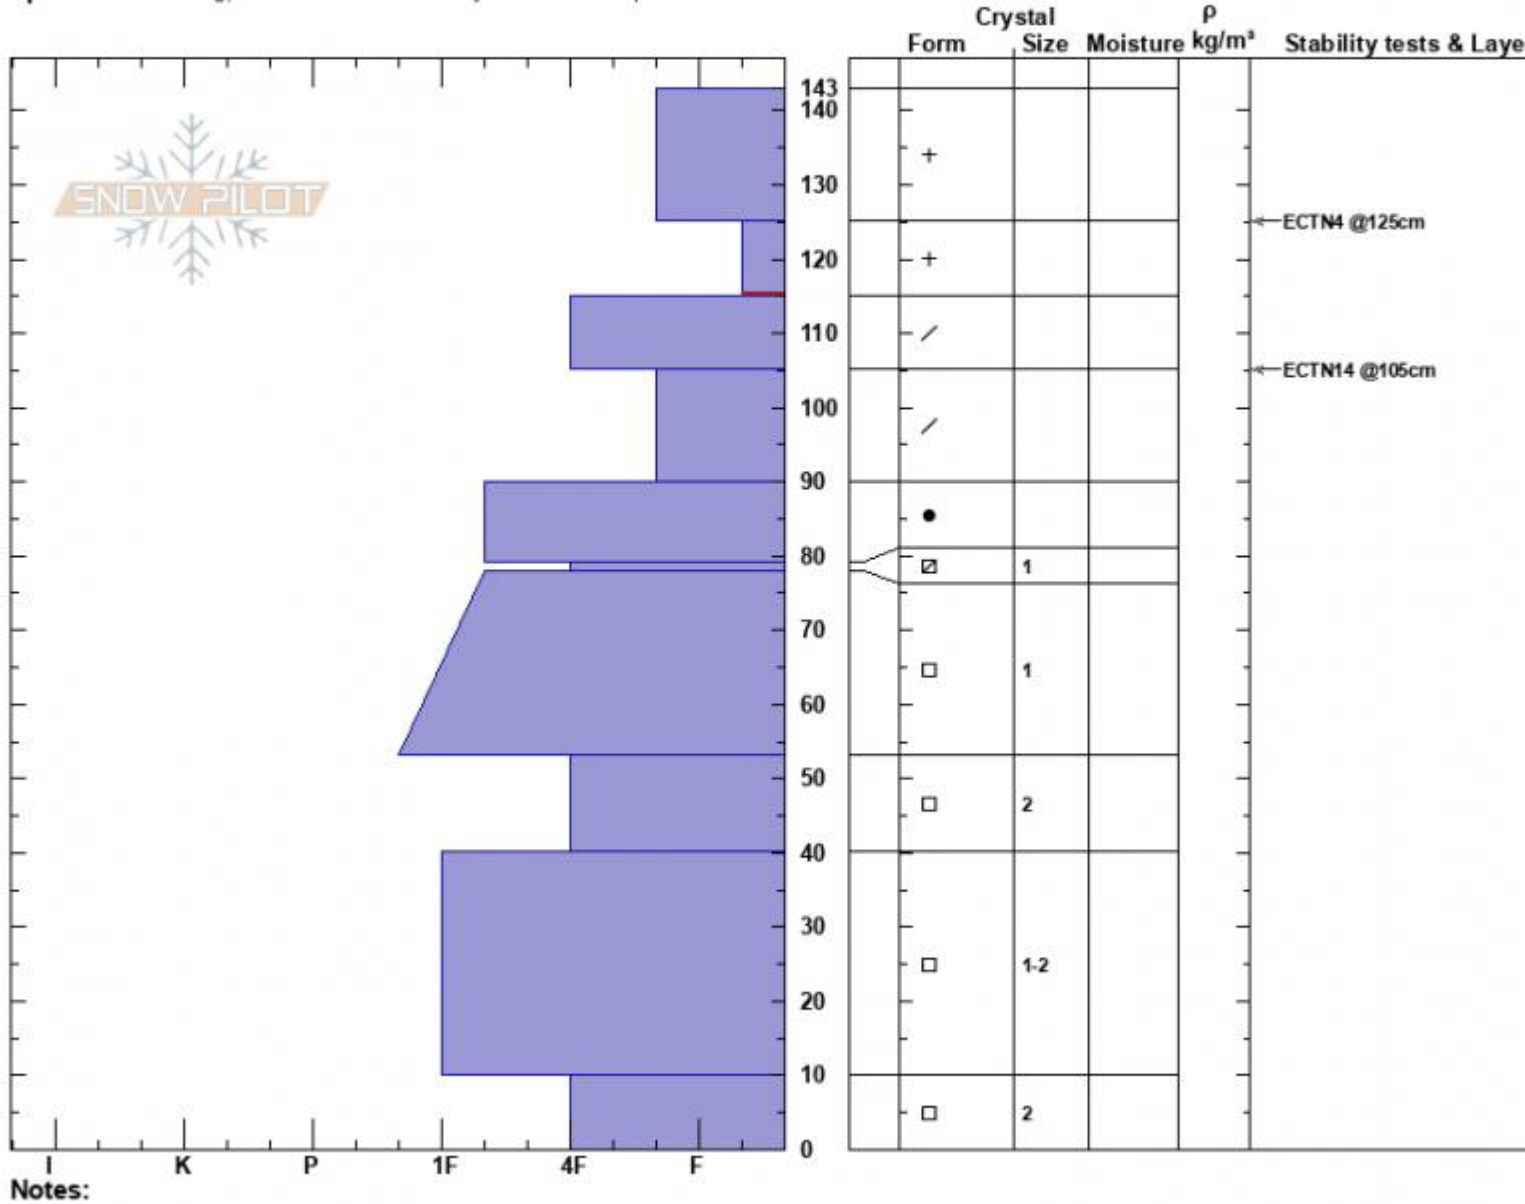

West Henderson  
 Cooke City  
 MT  
 Elevation: 9328 ft  
 Aspect: 220°  
 Specifics: Cracking; Recent avalanche activity on different slopes

Dave Zinn  
 12/21/2022 - 9:15am  
 Co-ord: 45.04193N, -109.94346W  
 Slope Angle: 25°  
 Wind Loading:

Stability: Poor  
 Air Temperature: -15°C  
 Sky Cover: OVC  
 Precipitation: NO  
 Wind: W Light Breeze

HS:143  
 PF:90  
 PS: 30  
 Layer Notes: 125-115cm:Problematic layer

Advisory Region  
 Cooke City  
 Longitude  
 -109.95W  
 Latitude  
 45.05N  
 Cooke City, 2022-12-21