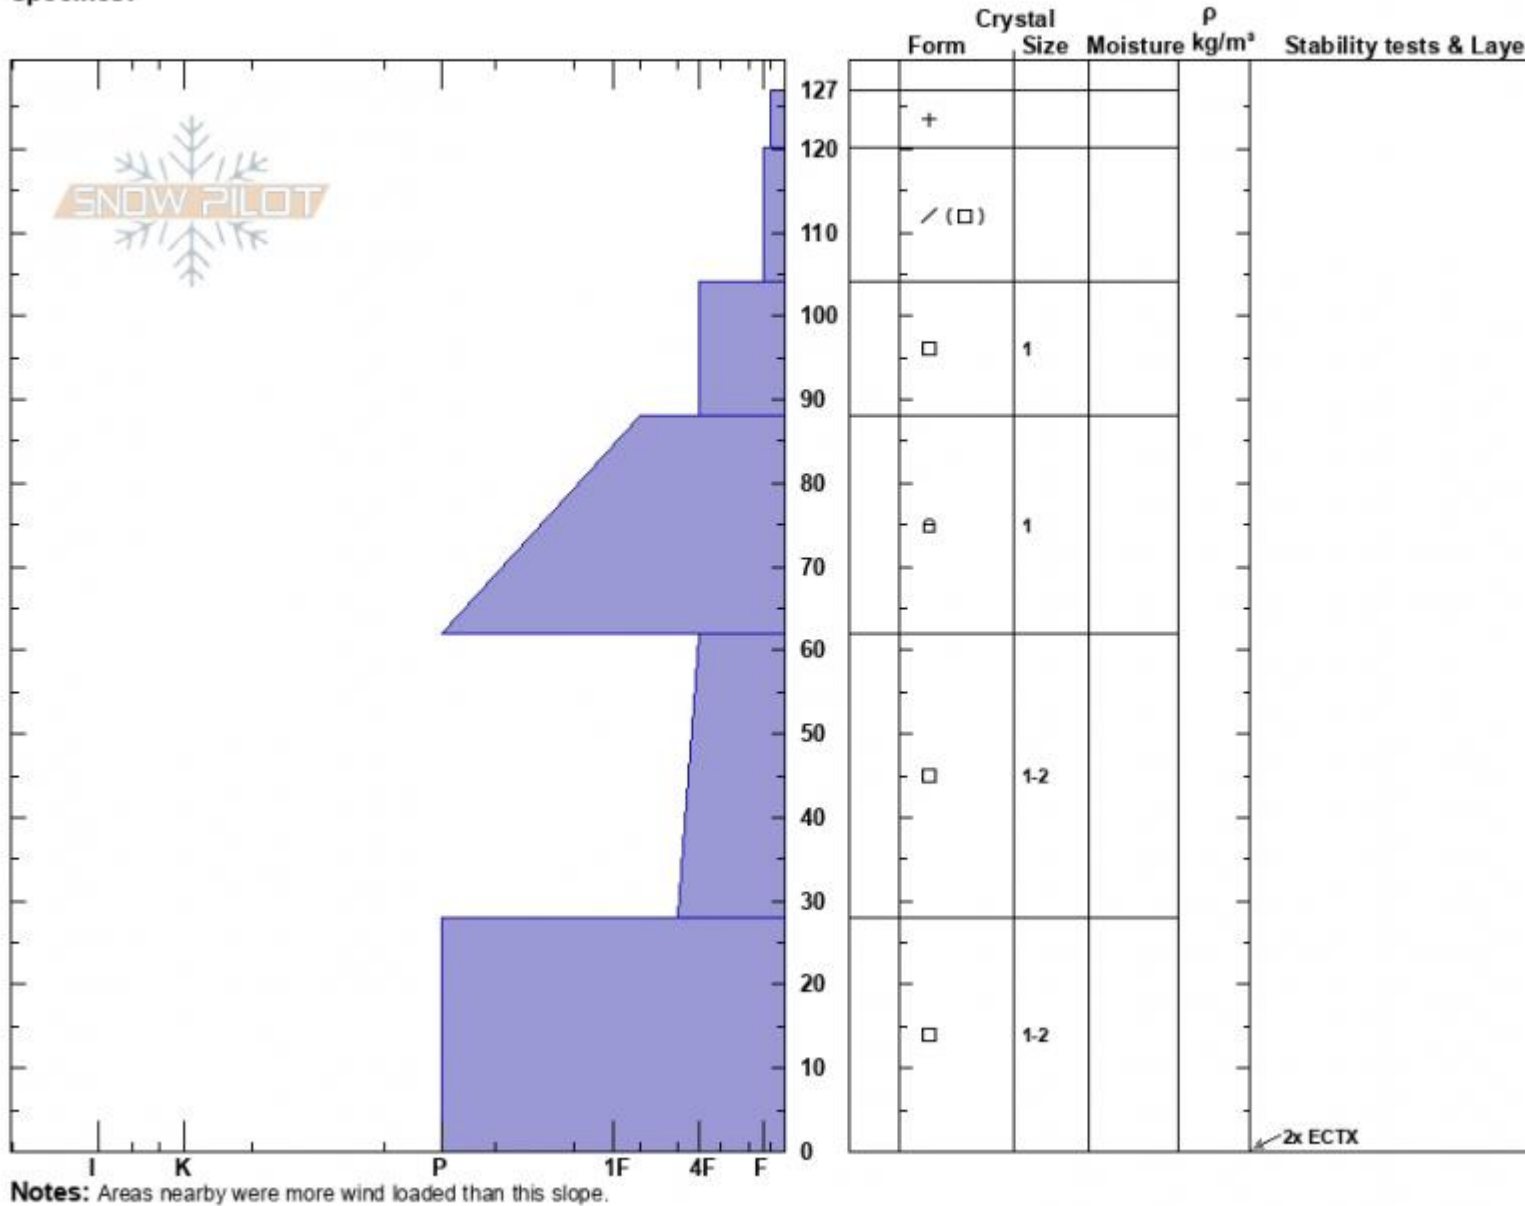

Wilderness Boundary  
 Madison Range-S  
 MT  
 Elevation: 8770 ft  
 Aspect: 217°  
 Specifics:

Alex Haddad  
 12/23/2022 - 12:47pm  
 Co-ord: 44.97667N, -111.35940W  
 Slope Angle: 29°  
 Wind Loading: no

Stability: HS:127 Layer Notes:  
 Air Temperature: -16.7°C PF:80  
 Sky Cover: OVC  
 Precipitation: S1  
 Wind: SW Light Breeze

Advisory Region  
 Southern Madison  
 Longitude  
 -111.31W  
 Latitude  
 44.96N  
 Southern Madison, 2022-12-23