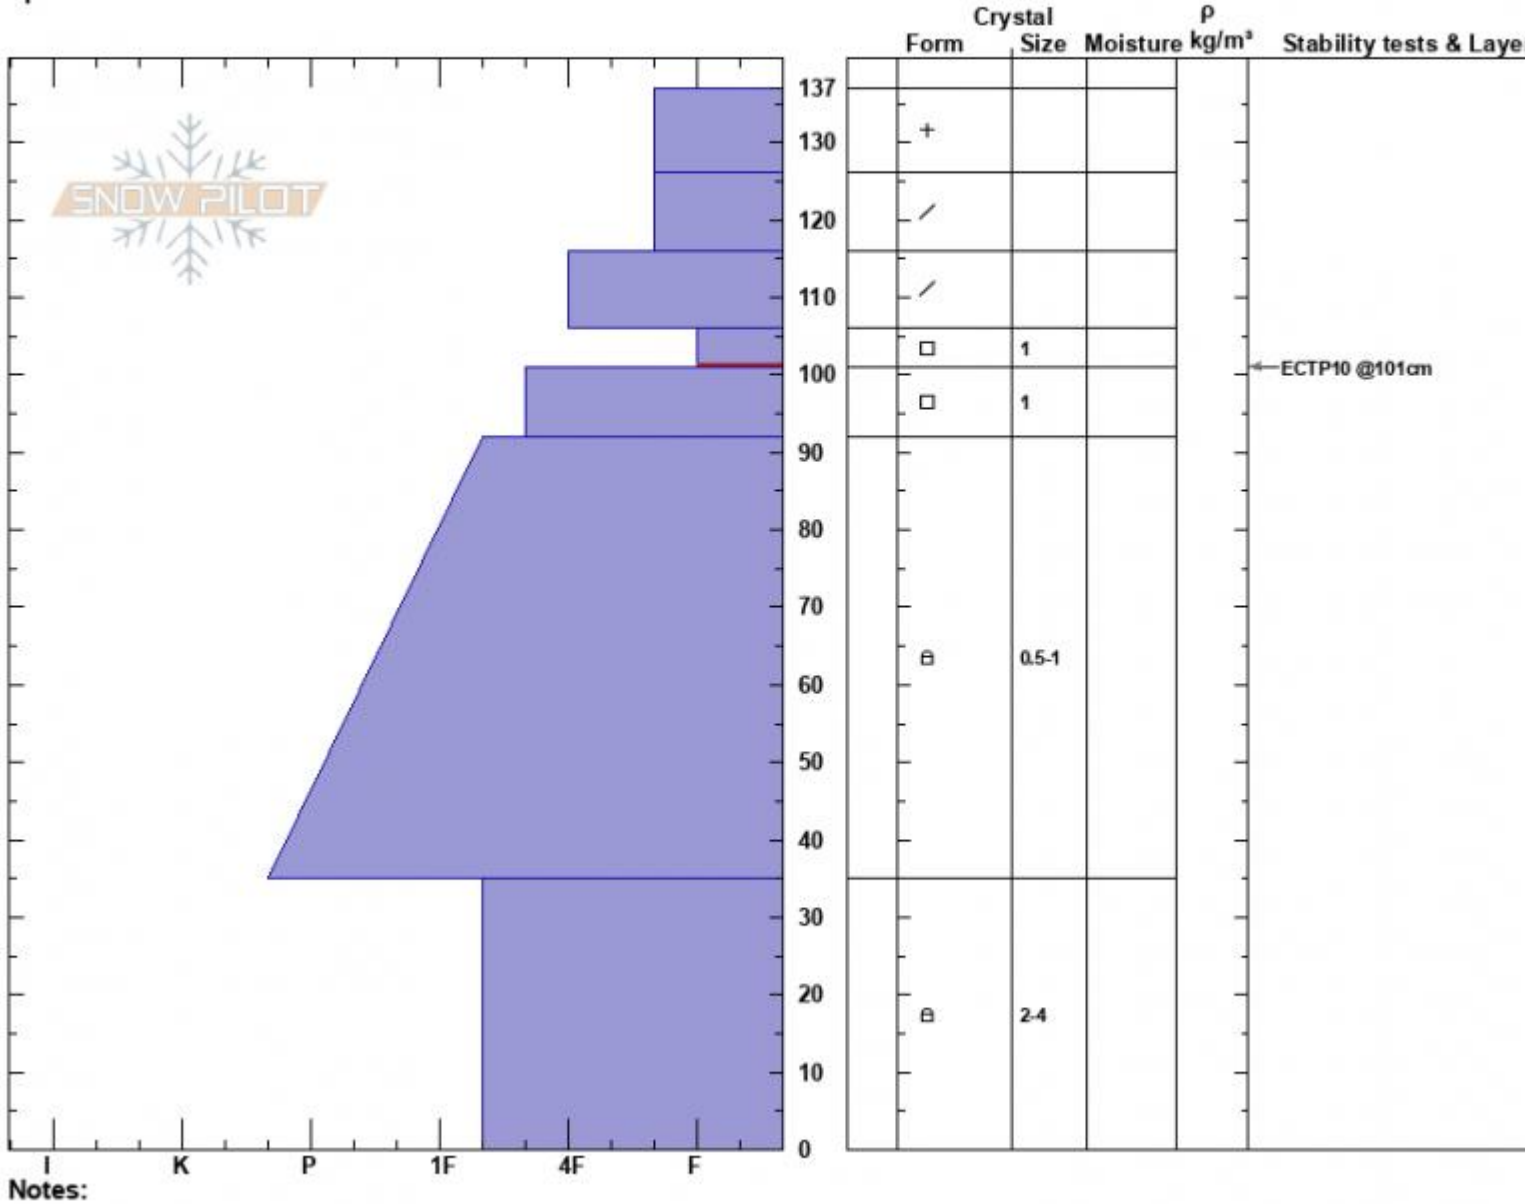

Ski Hill  
 Lionhead Range  
 MT  
 Elevation: 8600 ft  
 Aspect: 80°  
 Specifics:

Doug Chabot-Admin  
 12/24/2022 - 11:15am  
 Co-ord: 44.70298N, -111.29786W  
 Slope Angle: 27°  
 Wind Loading: no

Stability: Fair  
 Air Temperature:  
 Sky Cover: OVC  
 Precipitation: NO  
 Wind: Calm

HS:137    **Layer Notes:**  
 106-101cm: Problematic layer

Notes:  
 Advisory Region  
 Lionhead Range  
 Longitude  
 -111.29W  
 Latitude  
 44.70N  
 Lionhead Range, 2022-12-24