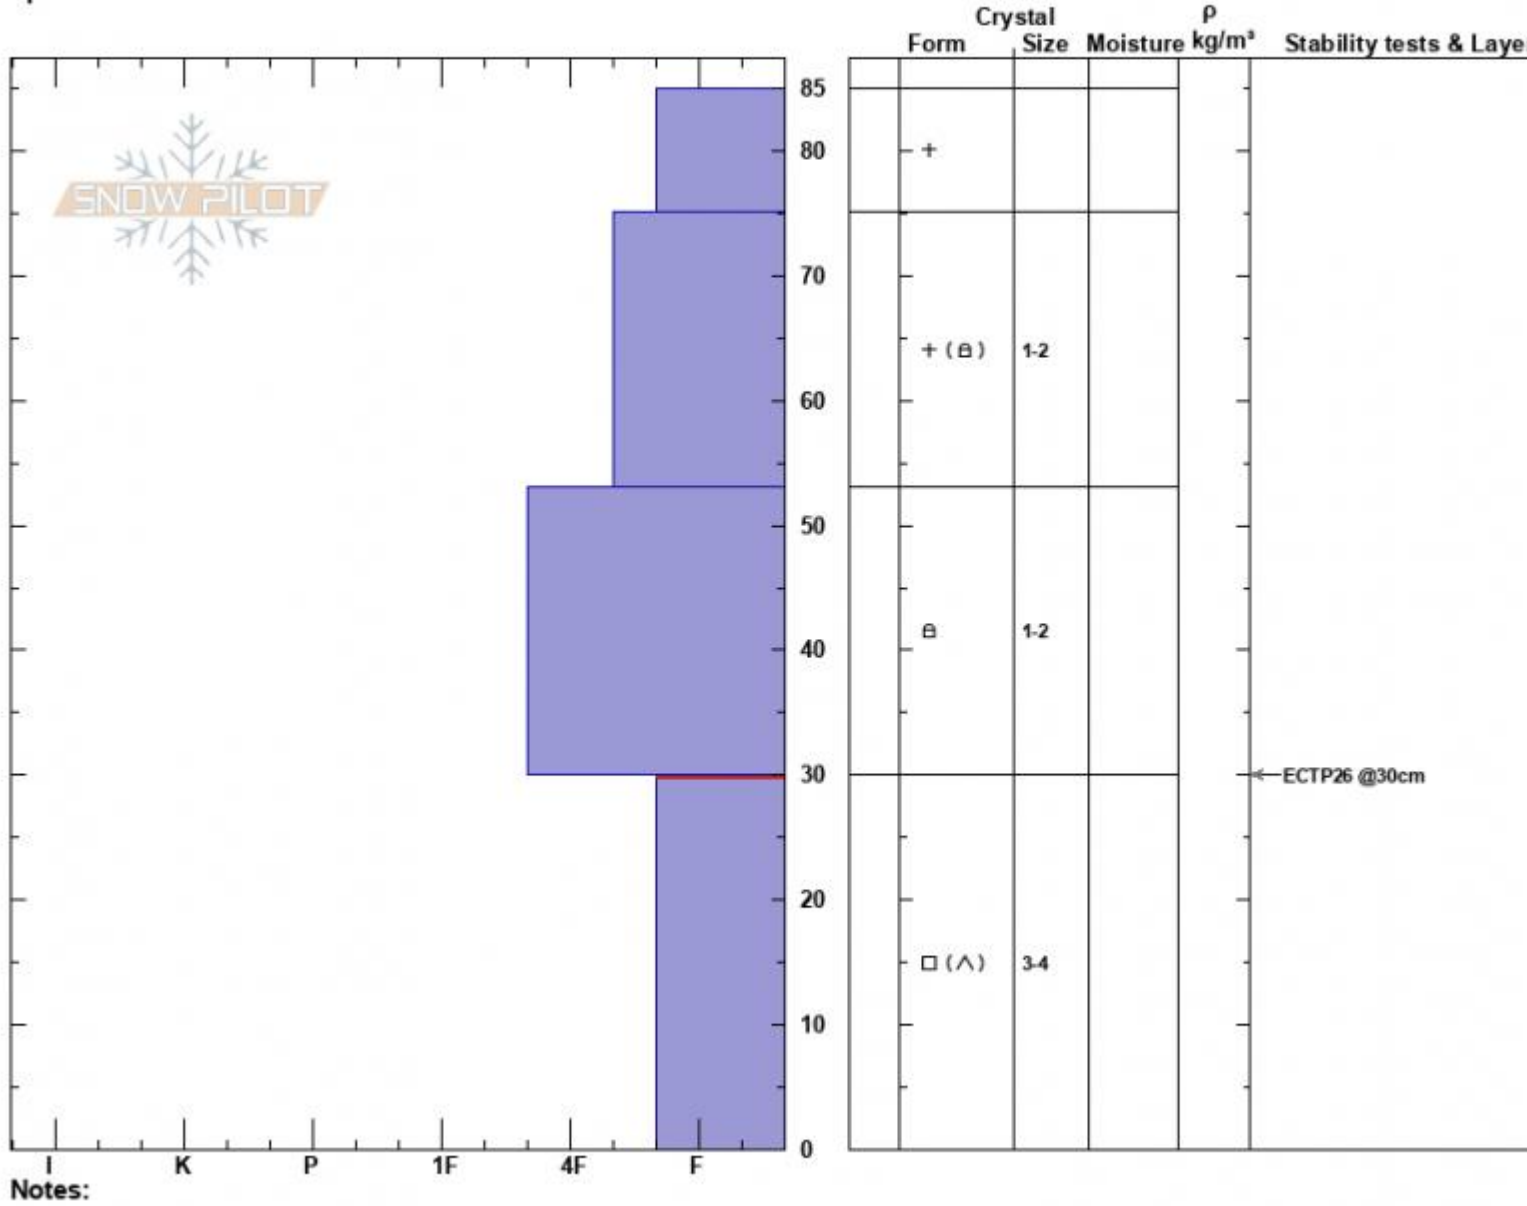

Above Hebgen Lake
Henry Mtns
MT
Elevation: 9000 ft
Aspect: 200°
Specifics:

Doug Chabot-Admin
12/20/2022 - 12:15pm
Co-ord: 44.83803N, -111.34129W
Slope Angle: 25°
Wind Loading: no

Stability: Fair
Air Temperature:
Sky Cover: OVC
Precipitation: NO
Wind: S Moderate

HS:85
Layer Notes:
30-0cm: Problematic layer

Advisory Region
Lionhead Range
Longitude
-111.34W
Latitude
44.84N
Lionhead Range, 2022-12-25