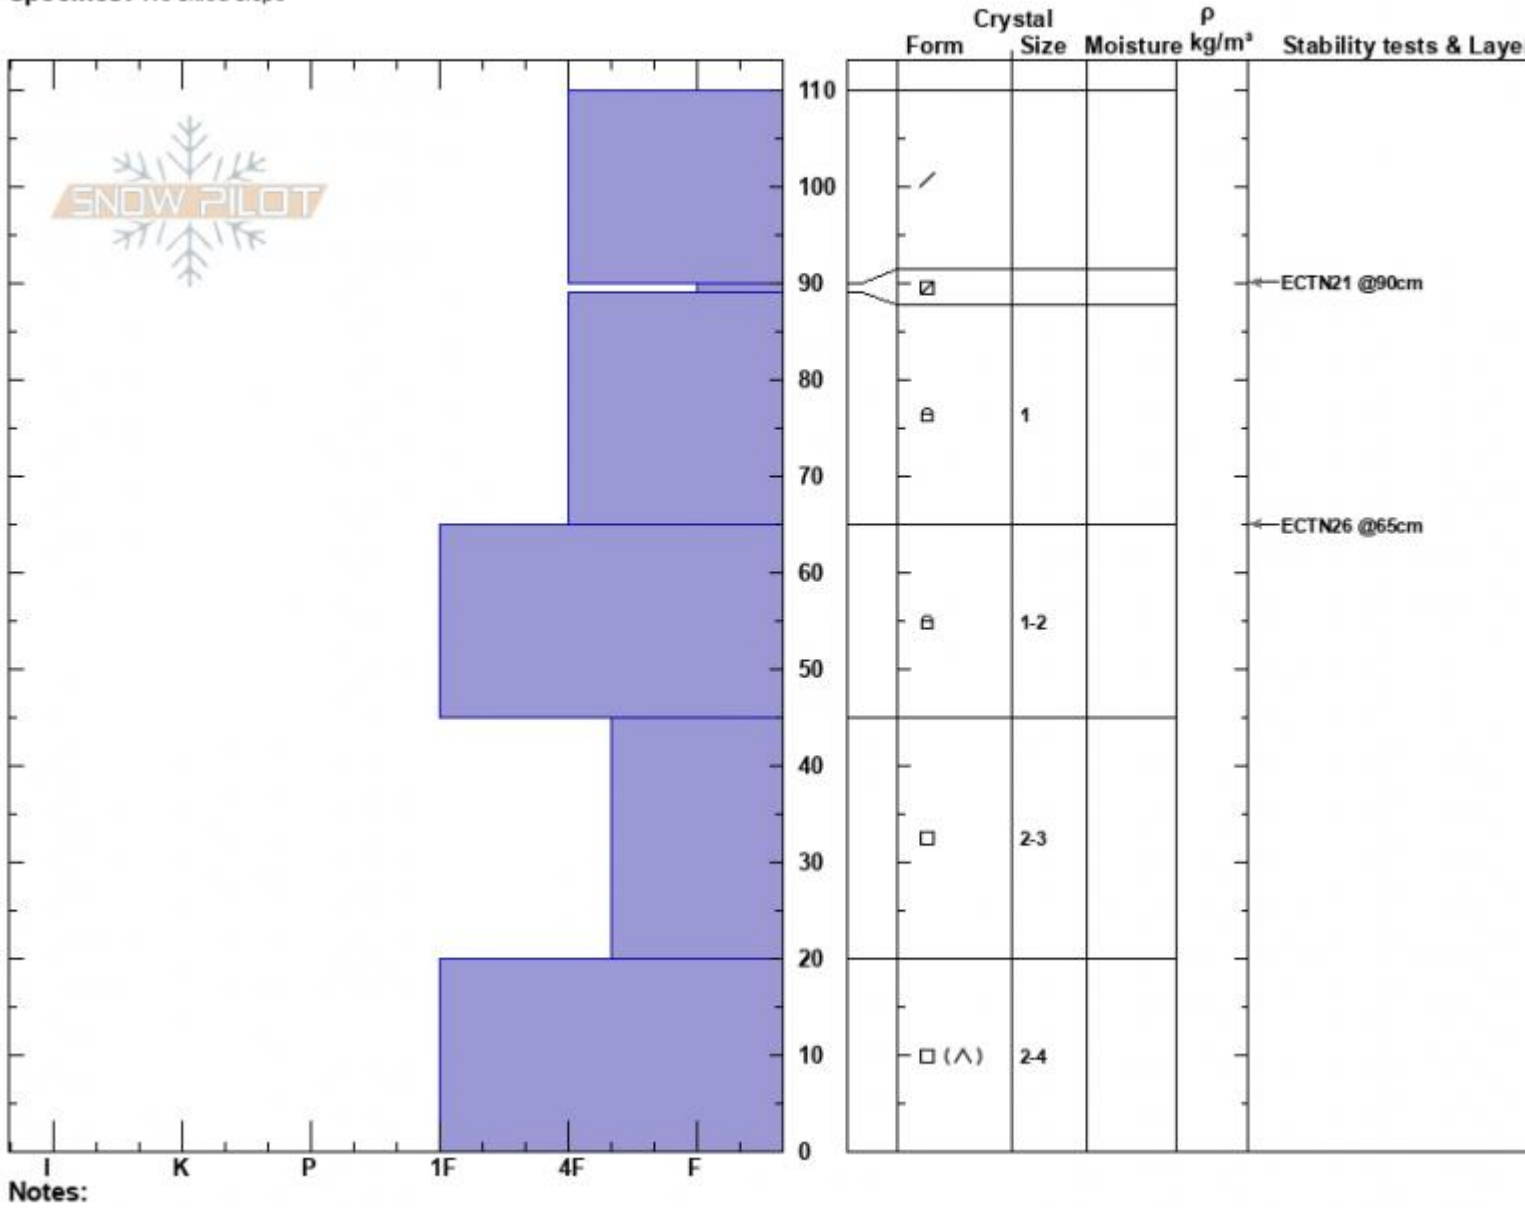

Skillet
 Madison Range-S
 MT
Elevation: 8733 ft
Aspect: 115°
Specifics: We skied slope

Dave Zinn
 12/27/2022 - 12:00pm
Co-ord: 44.96824N, -111.09643W
Slope Angle: 27°
Wind Loading: no

Stability: Fair
Air Temperature:
Sky Cover: OVC
Precipitation: S-1
Wind: S Moderate

HS:110 **Layer Notes:**
PF:100 90-89cm:Problematic layer

Advisory Region
 Southern Madison
 Longitude
 -111.10W
 Latitude
 44.96N
 Southern Madison, 2022-12-27