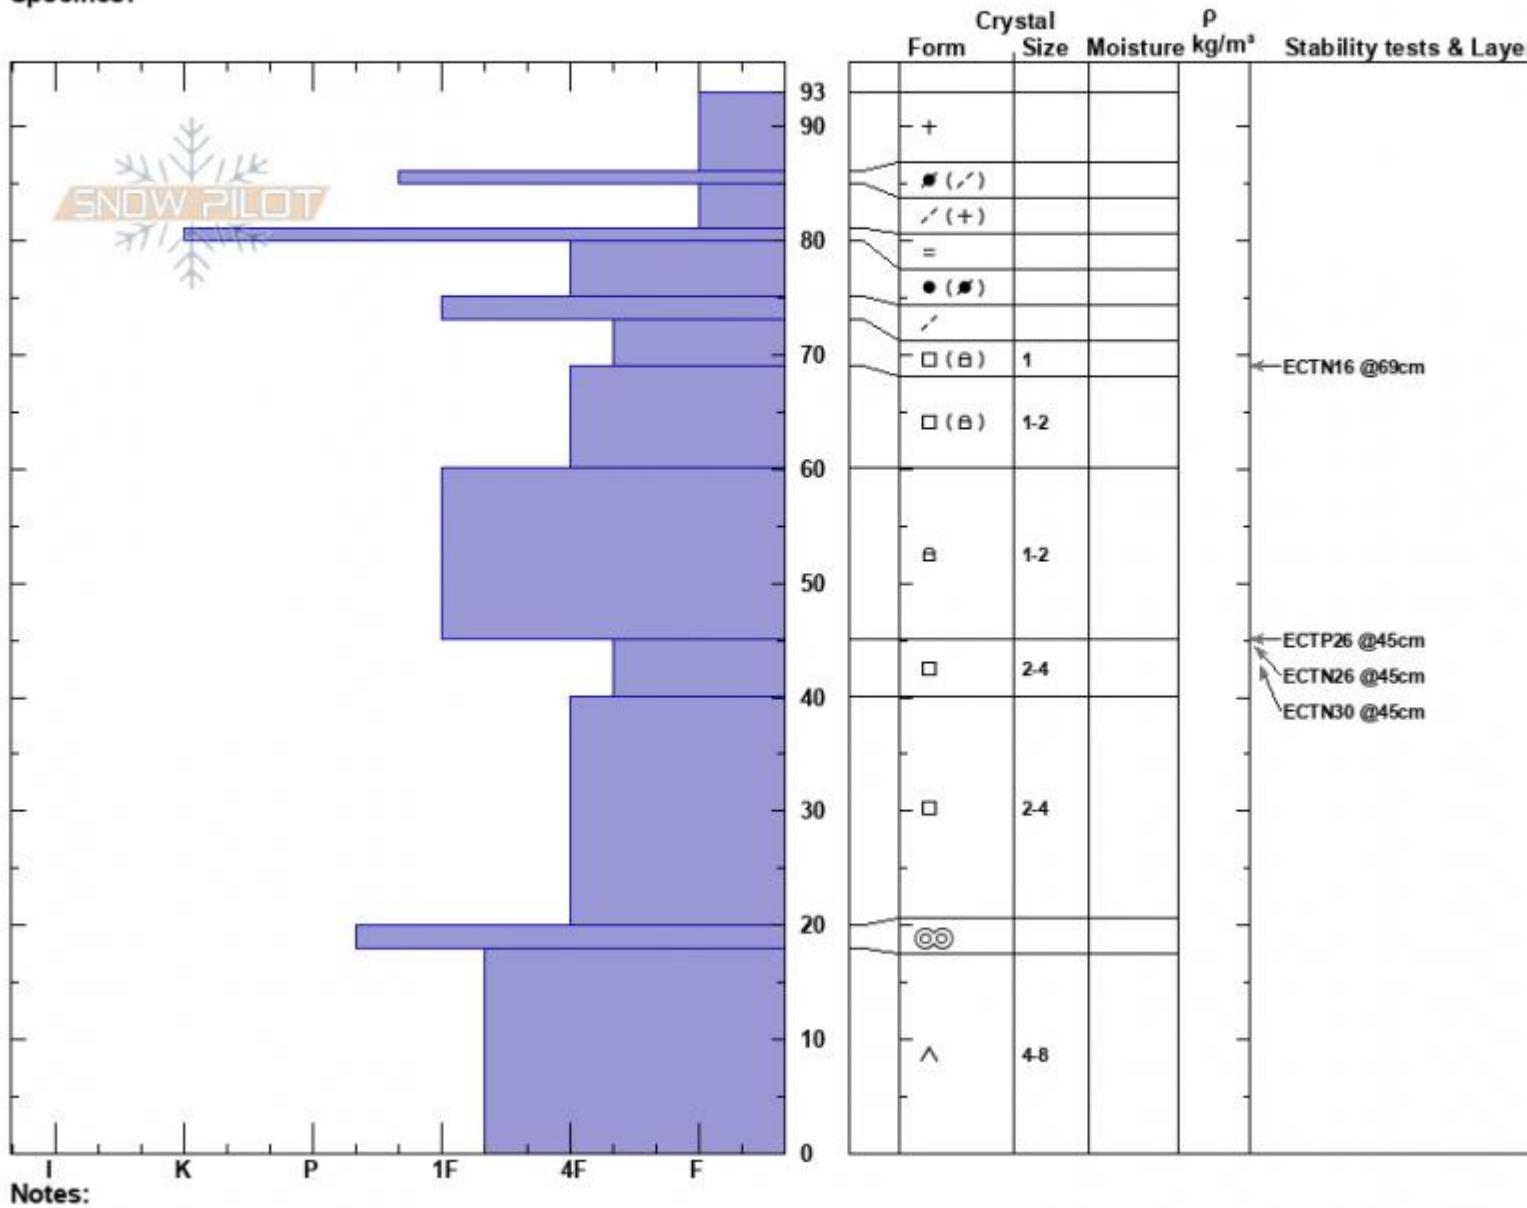

2nd Yellow Mule  
 Madison Range-N  
 MT  
 Elevation: 9400 ft  
 Aspect: 50°  
 Specifics:

Alex Marienthal  
 12/26/2022 - 11:45am  
 Co-ord: 45.17714N, -111.40059W  
 Slope Angle: 25°  
 Wind Loading: previous

Stability: Fair  
 Air Temperature:  
 Sky Cover: SCT  
 Precipitation: NO  
 Wind: SW Moderate

HS:93  
 Layer Notes:  
 45-40cm: Problematic layer

Advisory Region  
 Northern Madison  
 Longitude  
 -111.38W  
 Latitude  
 45.17N  
 Northern Madison, 2022-12-26