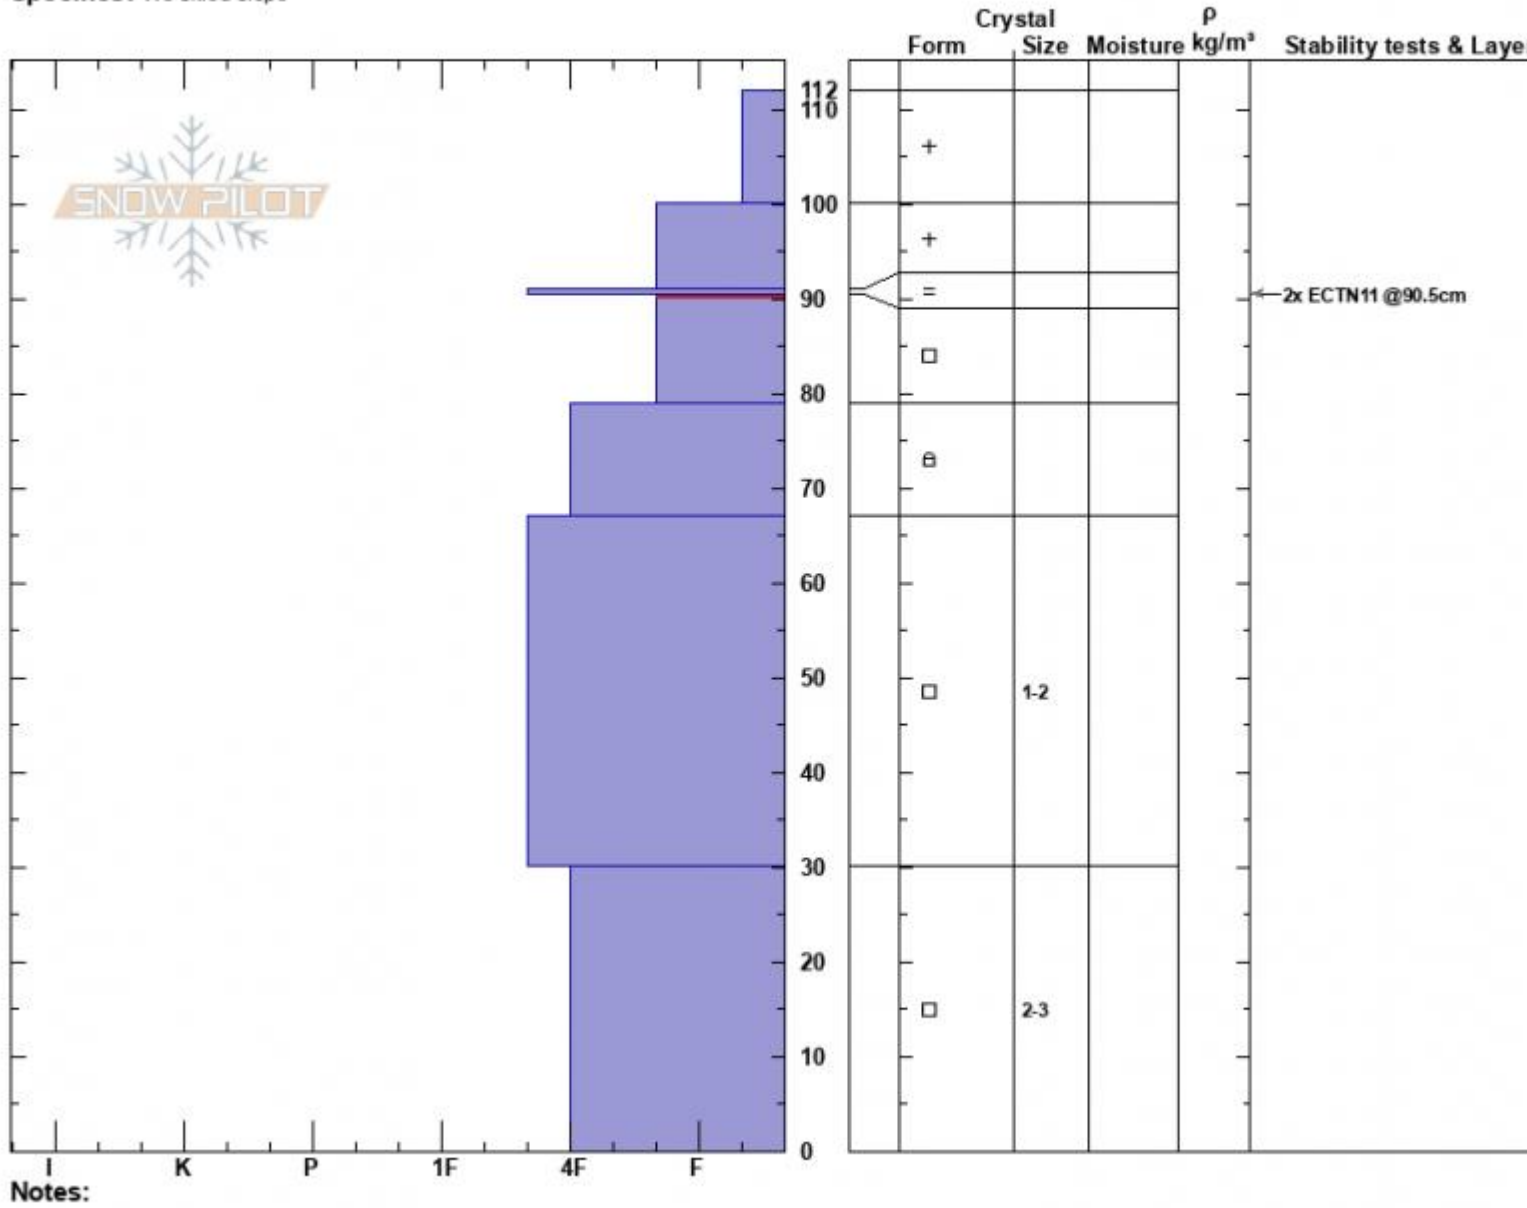

Hebgen Lake
 Lionhead Range
 MT
 Elevation: 8700 ft
 Aspect: 135°
 Specifics: We skied slope

Ian Hoyer
 12/29/2022 - 12:00pm
 Co-ord: 44.83853N, -111.34065W
 Slope Angle: 25°
 Wind Loading: no

Stability: Fair
 Air Temperature:
 Sky Cover: OVC
 Precipitation: S-1
 Wind: Calm

HS:112 Layer Notes:
 PF:90 90.5-79cm: Problematic layer
 PS: 15

Advisory Region
 Lionhead Range
 Longitude
 -111.34W
 Latitude
 44.84N
 Lionhead Range, 2022-12-29