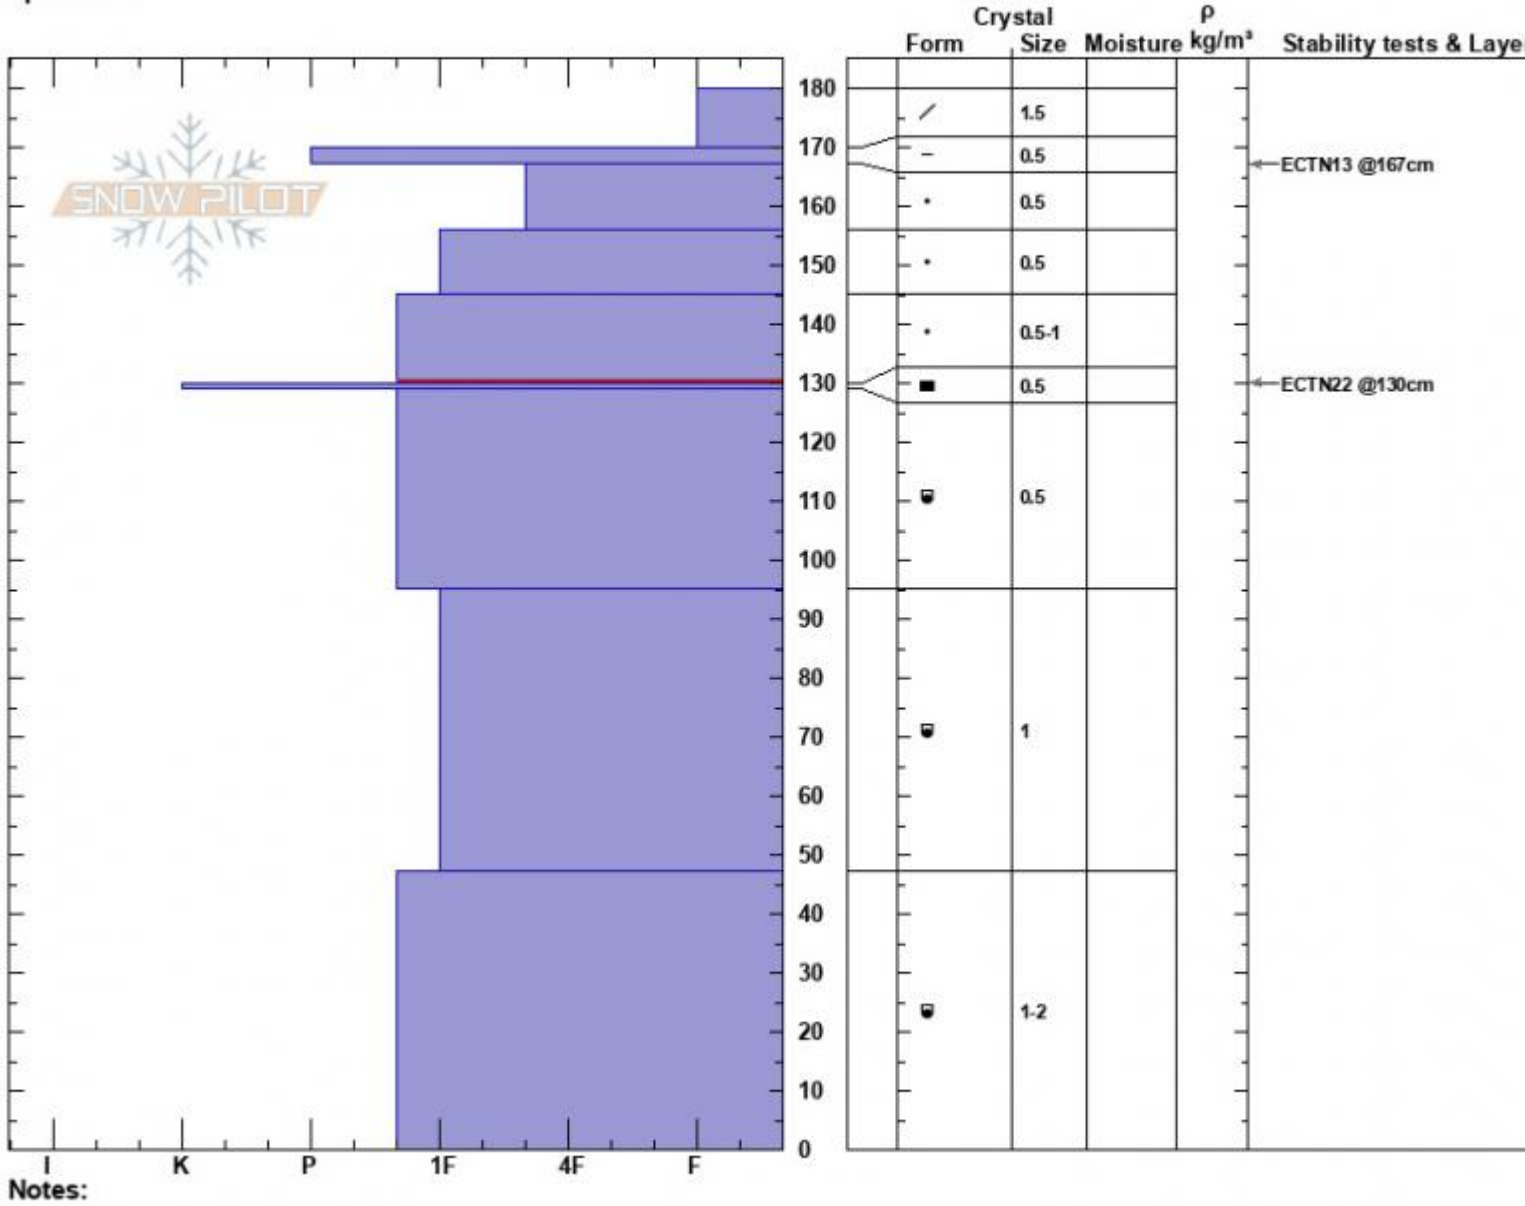

Blackmore Lake  
 Gallatin Range-N  
 MT  
 Elevation: 2626 m  
 Aspect: NE  
 Specifics:

Erich Schreier  
 12/31/2022 - 1:30pm  
 Co-ord: 45.46733N, -110.99837W  
 Slope Angle: 30°  
 Wind Loading: previous

Stability:  
 Air Temperature: -2°C  
 Sky Cover: SCT  
 Precipitation: NO  
 Wind:

HS:180    Layer Notes:  
 145-130cm: Problematic layer

Advisory Region  
 Northern Gallatin  
 Longitude  
 -111.00W  
 Latitude  
 45.44N  
 Northern Gallatin, 2022-12-31