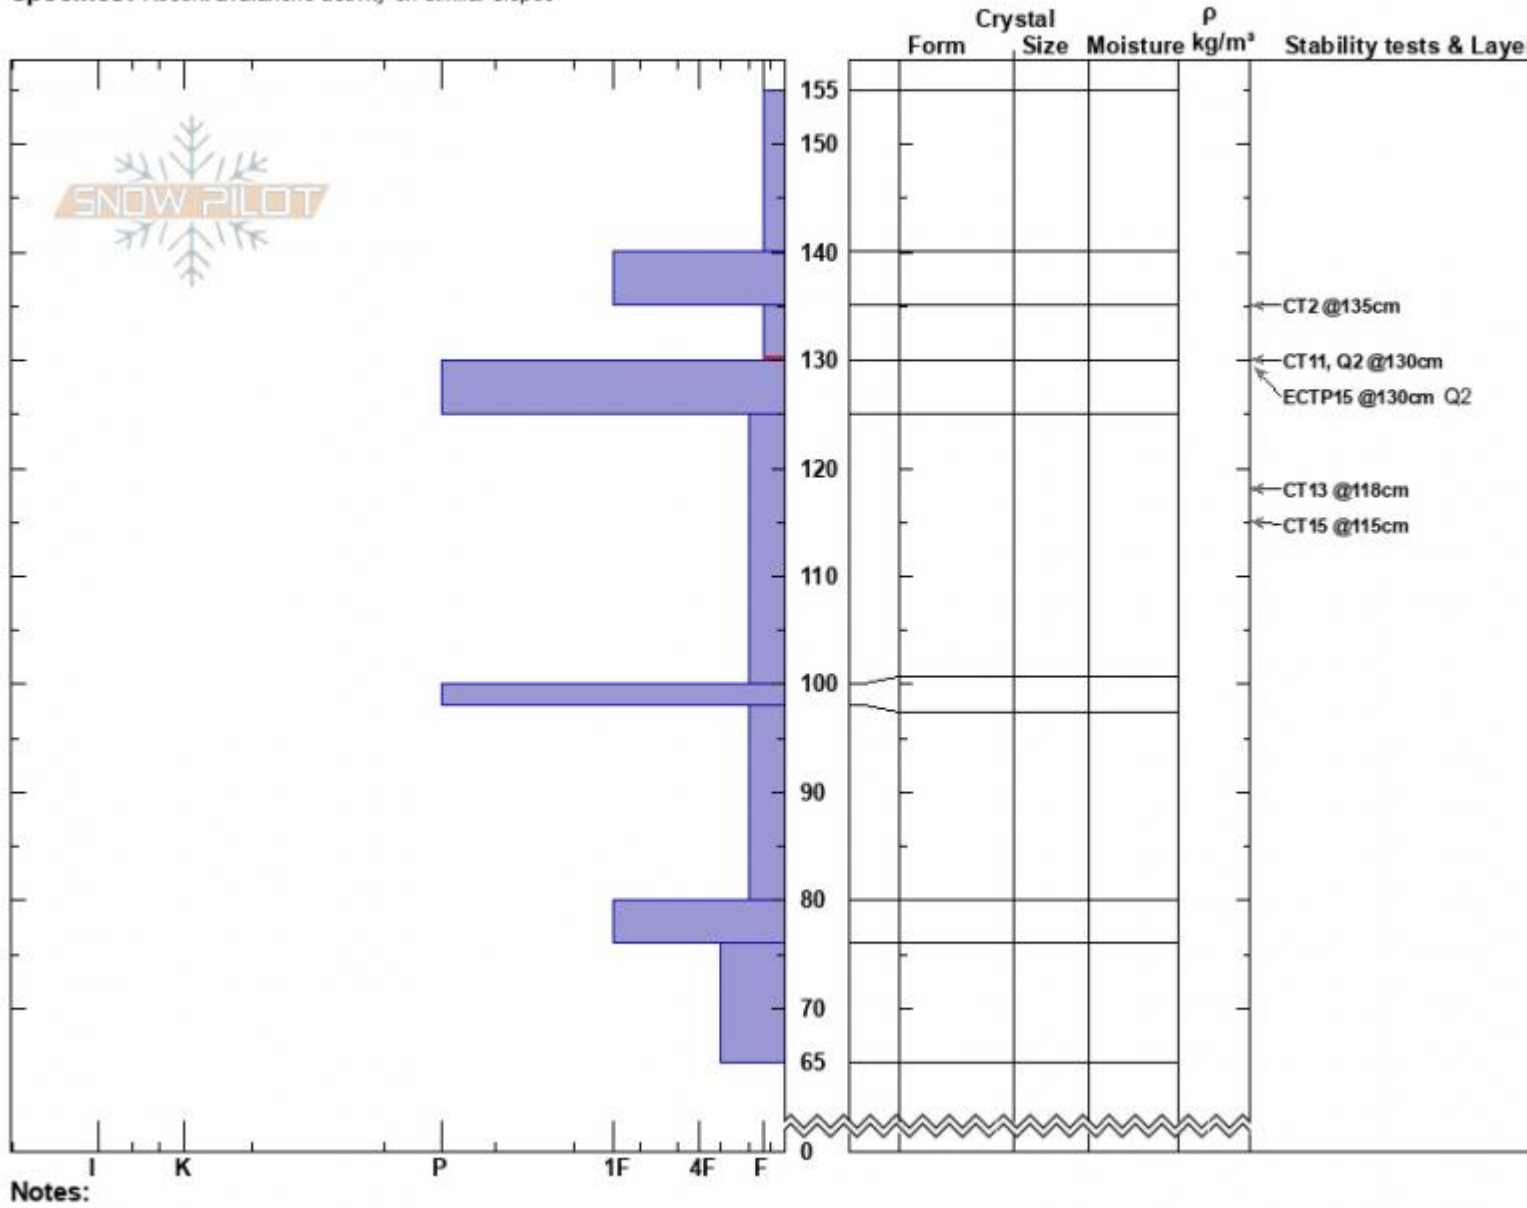

Mt Blackmore  
 Gallatin Range-N  
 MT  
 Elevation: 9563 ft  
 Aspect: E  
 Specifics: Recent avalanche activity on similar slopes

Eliza Donahue  
 12/31/2022 - 1:00pm  
 Co-ord: 45.44738N, -110.99965W  
 Slope Angle: 28°  
 Wind Loading: yes

Stability:  
 Air Temperature: 26°F  
 Sky Cover: OVC  
 Precipitation: S-1  
 Wind: Calm

HS:155  
 PF:35  
 Layer Notes: 135-130cm:Problematic layer

Advisory Region  
 Northern Gallatin  
 Longitude  
 -111.00W  
 Latitude  
 45.44N  
 Northern Gallatin, 2022-12-31