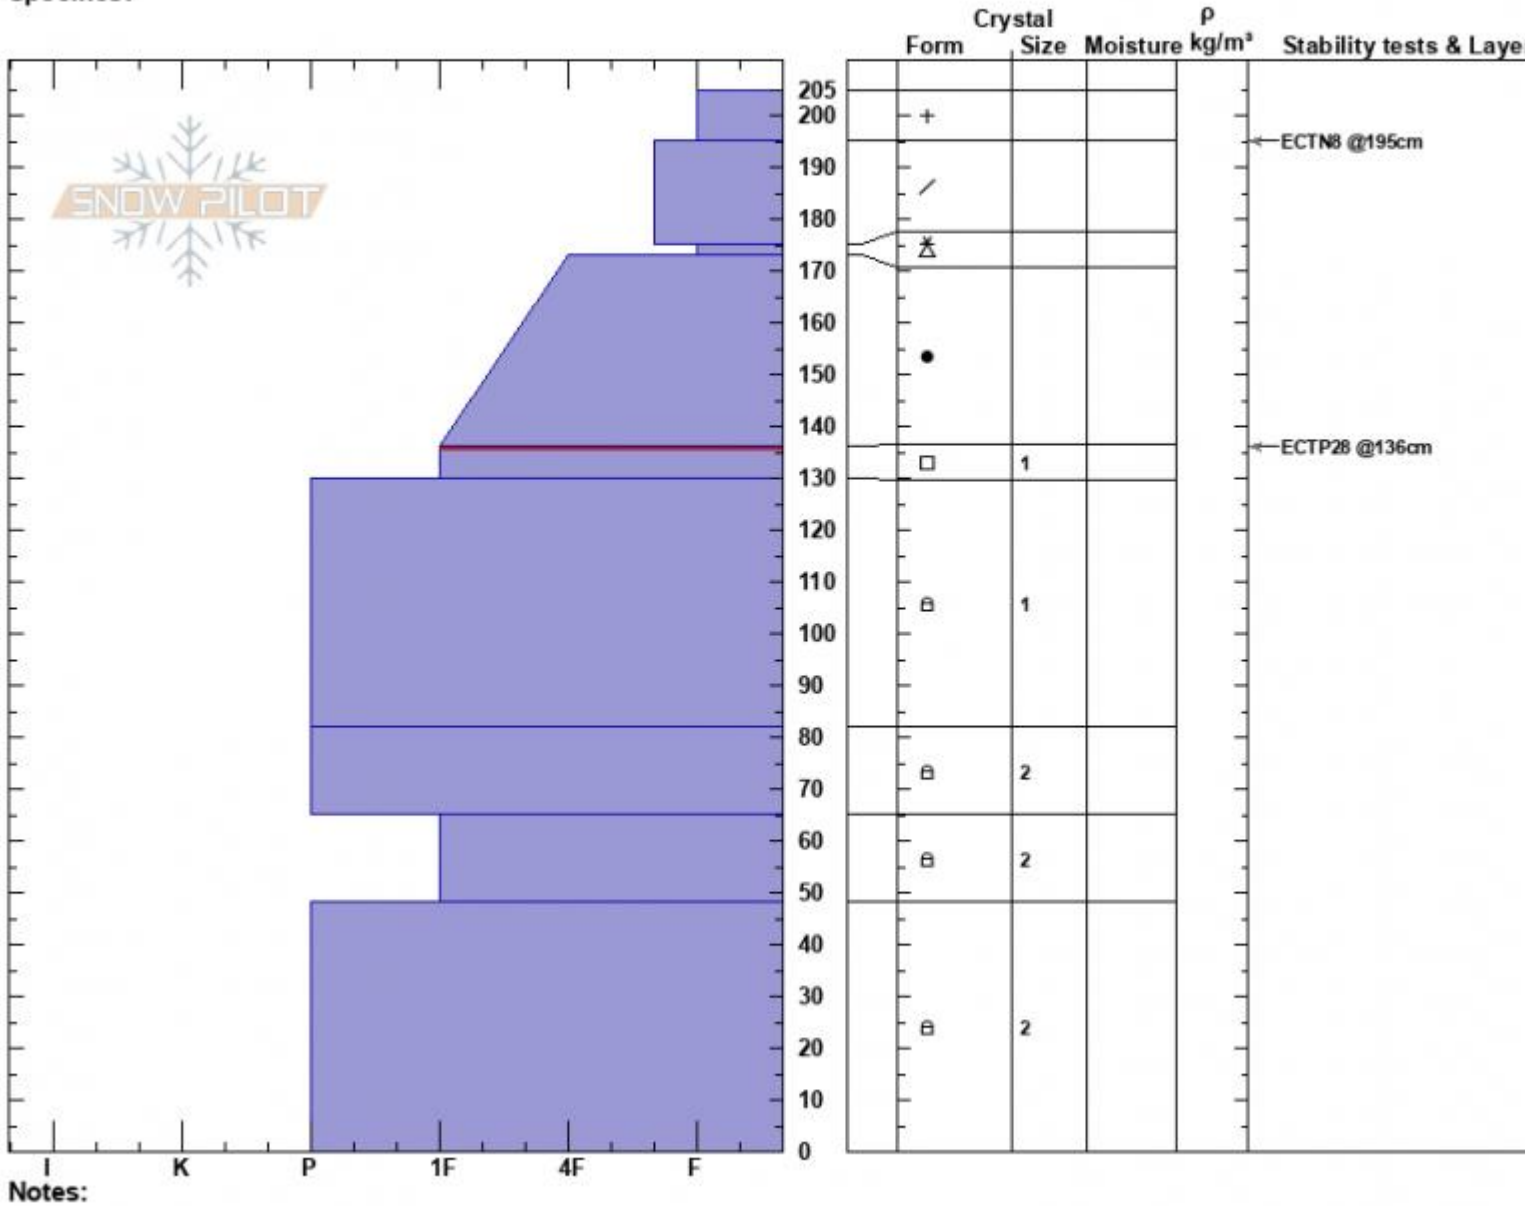

Sawtelle Roadside
 Centennial Range
 ID
 Elevation: 8998 ft
 Aspect: 90°
 Specifics:

Dave Zinn
 01/01/2023 - 12:40pm
 Co-ord: 44.55362N, -111.44480W
 Slope Angle: 26°
 Wind Loading: previous

Stability: Fair
 Air Temperature:
 Sky Cover: CLR
 Precipitation: NO
 Wind: N Light Breeze

HS:205
 PF:30
 Layer Notes: 136-130cm:Problematic layer

Notes:
 Advisory Region
 Island Park
 Longitude
 -111.44W
 Latitude
 44.56N
 Island Park, 2023-01-01