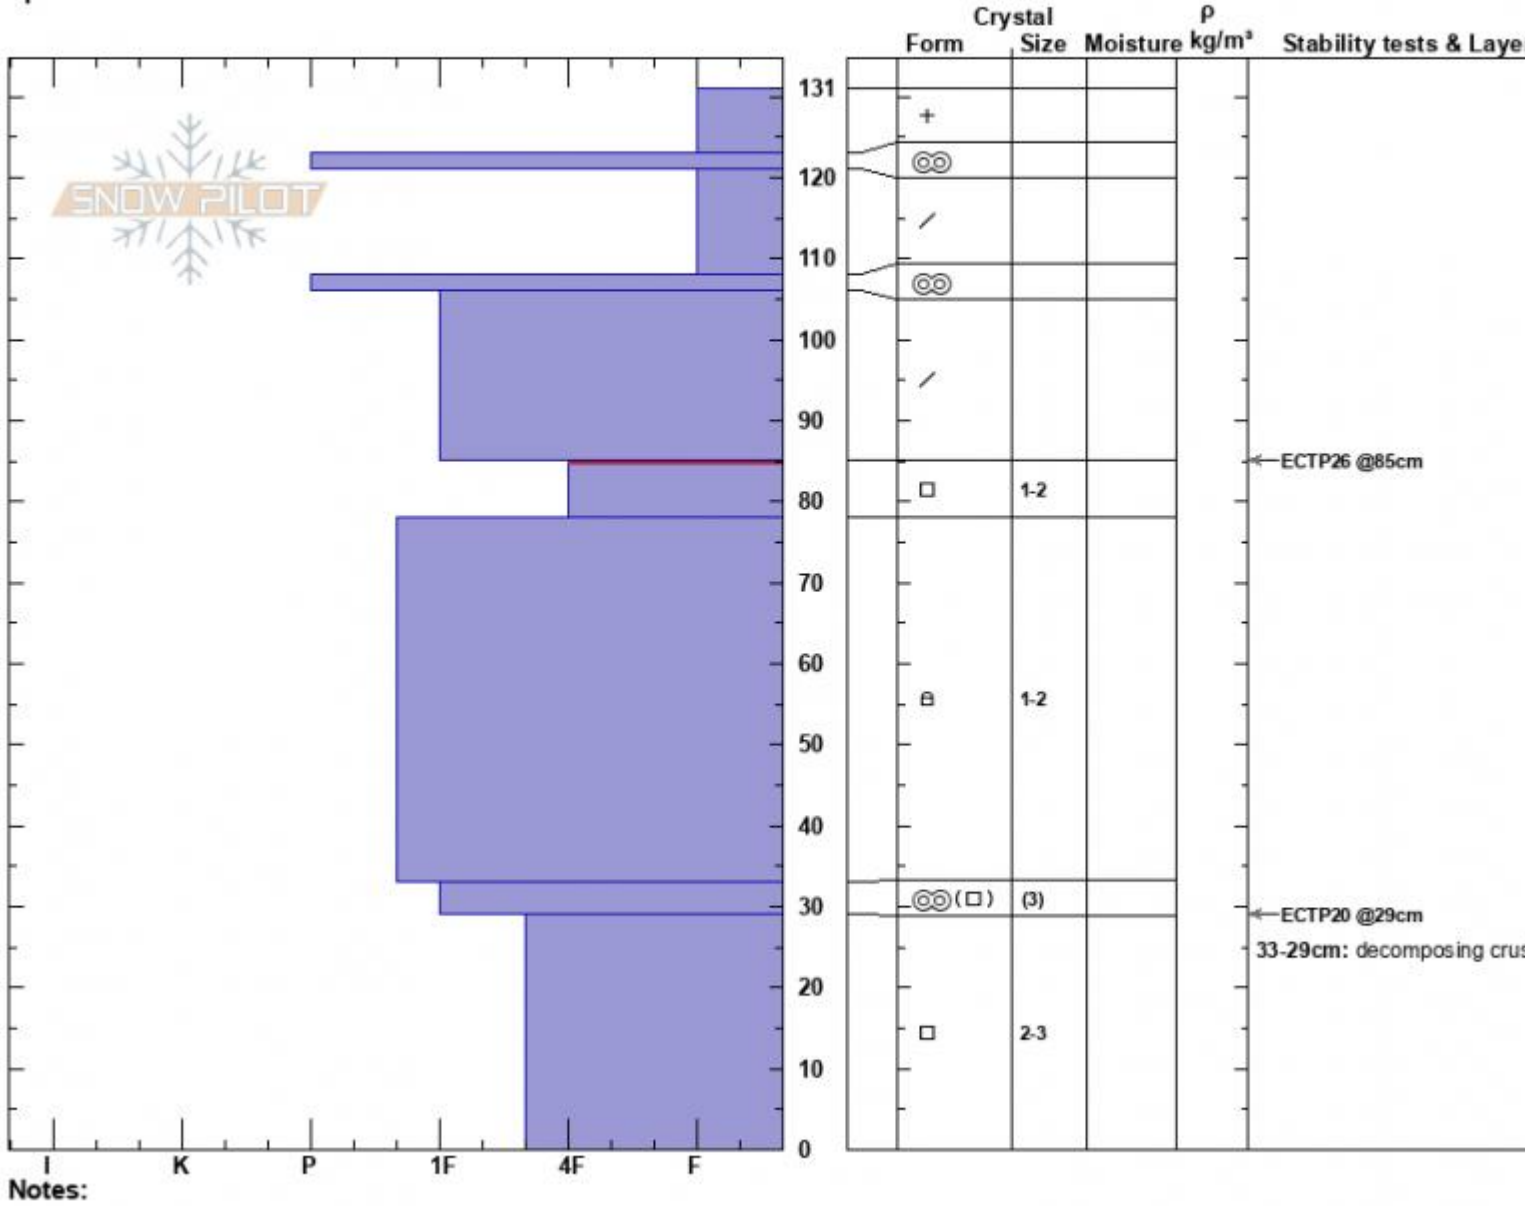

Across from Arange  
 Centennial Range  
 ID  
 Elevation: 8794 ft  
 Aspect: 180°  
 Specifics:

Dave Zinn  
 01/01/2023 - 3:30pm  
 Co-ord: 44.53048N, -111.45995W  
 Slope Angle: 25°  
 Wind Loading: no

Stability: Fair  
 Air Temperature:  
 Sky Cover: CLR  
 Precipitation: NO  
 Wind: N Light Breeze

HS:131  
 PF:120  
 Layer Notes:  
 85-78cm: Problematic layer  
 33-29cm: decomposing crust

Advisory Region  
 Island Park  
 Longitude  
 -111.63W  
 Latitude  
 44.52N  
 Island Park, 2023-01-01