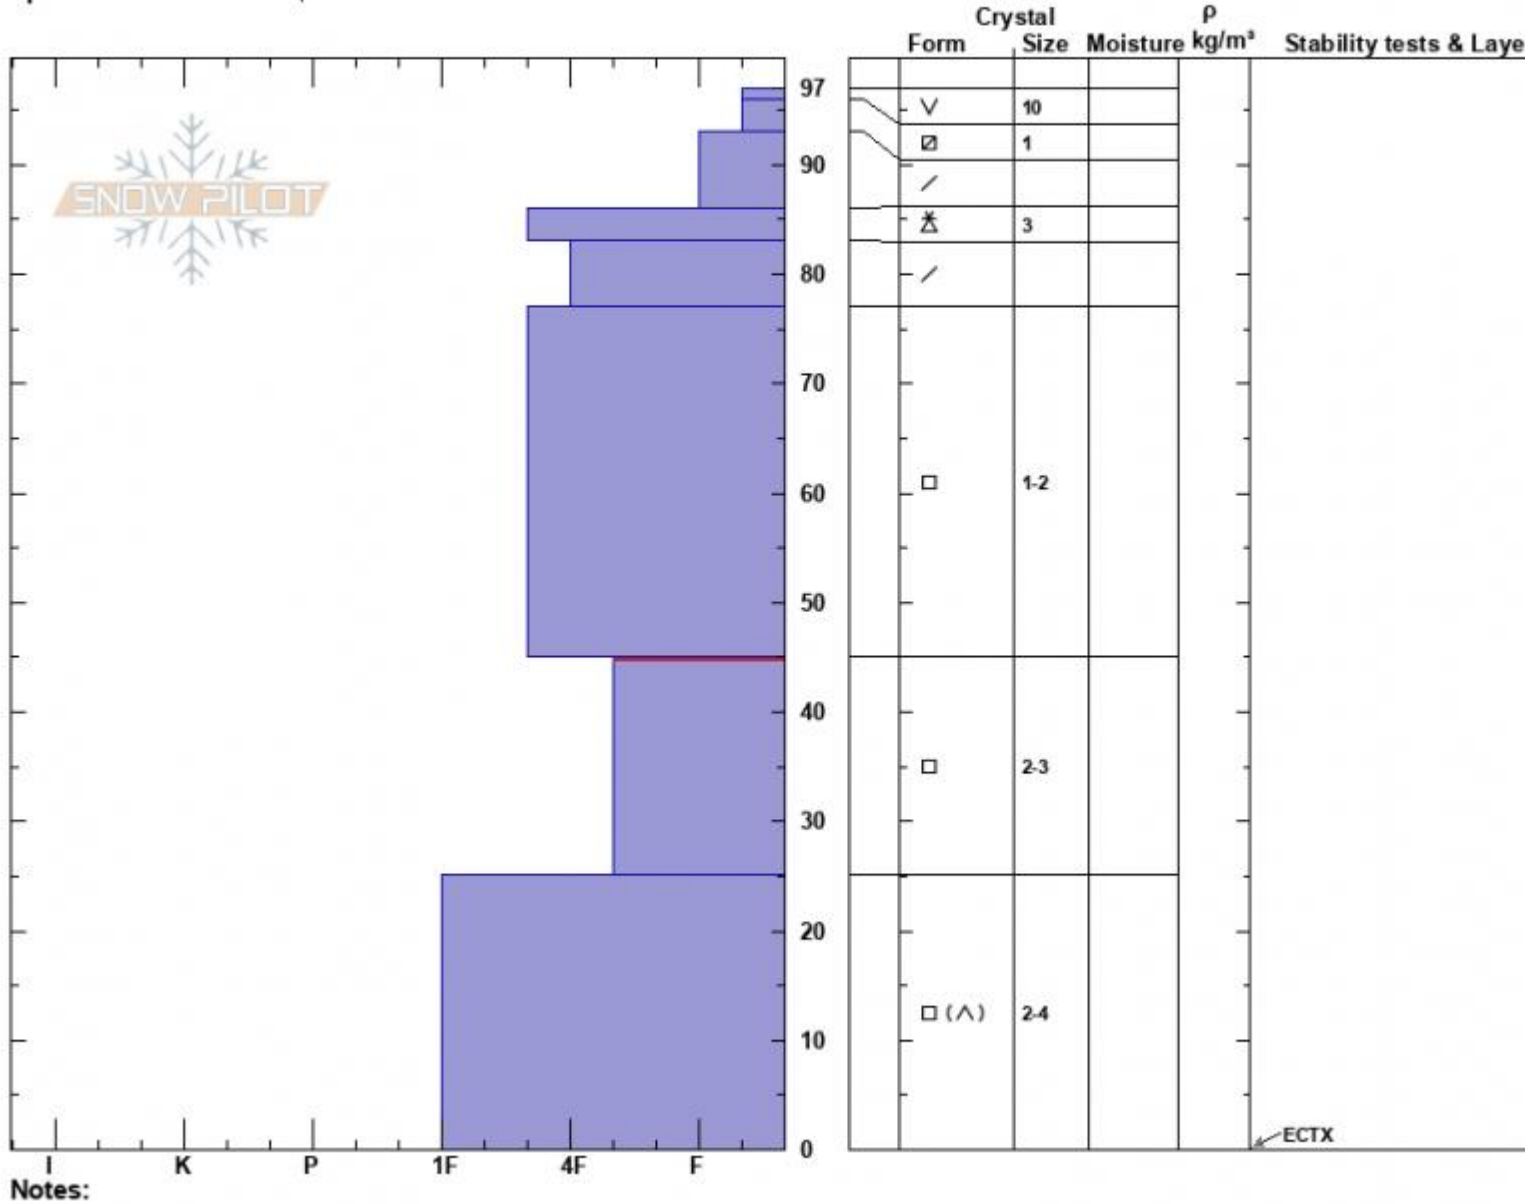

Mt Ellis Ridgeline
 Gallatin Range-N
 MT
 Elevation: 7448 ft
 Aspect: 40°
 Specifics: Ski tracks on slope

Dave Zinn
 01/03/2023 - 11:30am
 Co-ord: 45.58509N, -110.95804W
 Slope Angle: 30°
 Wind Loading: no

Stability: Good
 Air Temperature:
 Sky Cover: FEW
 Precipitation: NO
 Wind: Calm

HS:97
 PF:90
 Layer Notes:
 45-25cm: Problematic layer

Advisory Region
 Northern Gallatin
 Longitude
 -110.96W
 Latitude
 45.58N
 Northern Gallatin, 2023-01-04