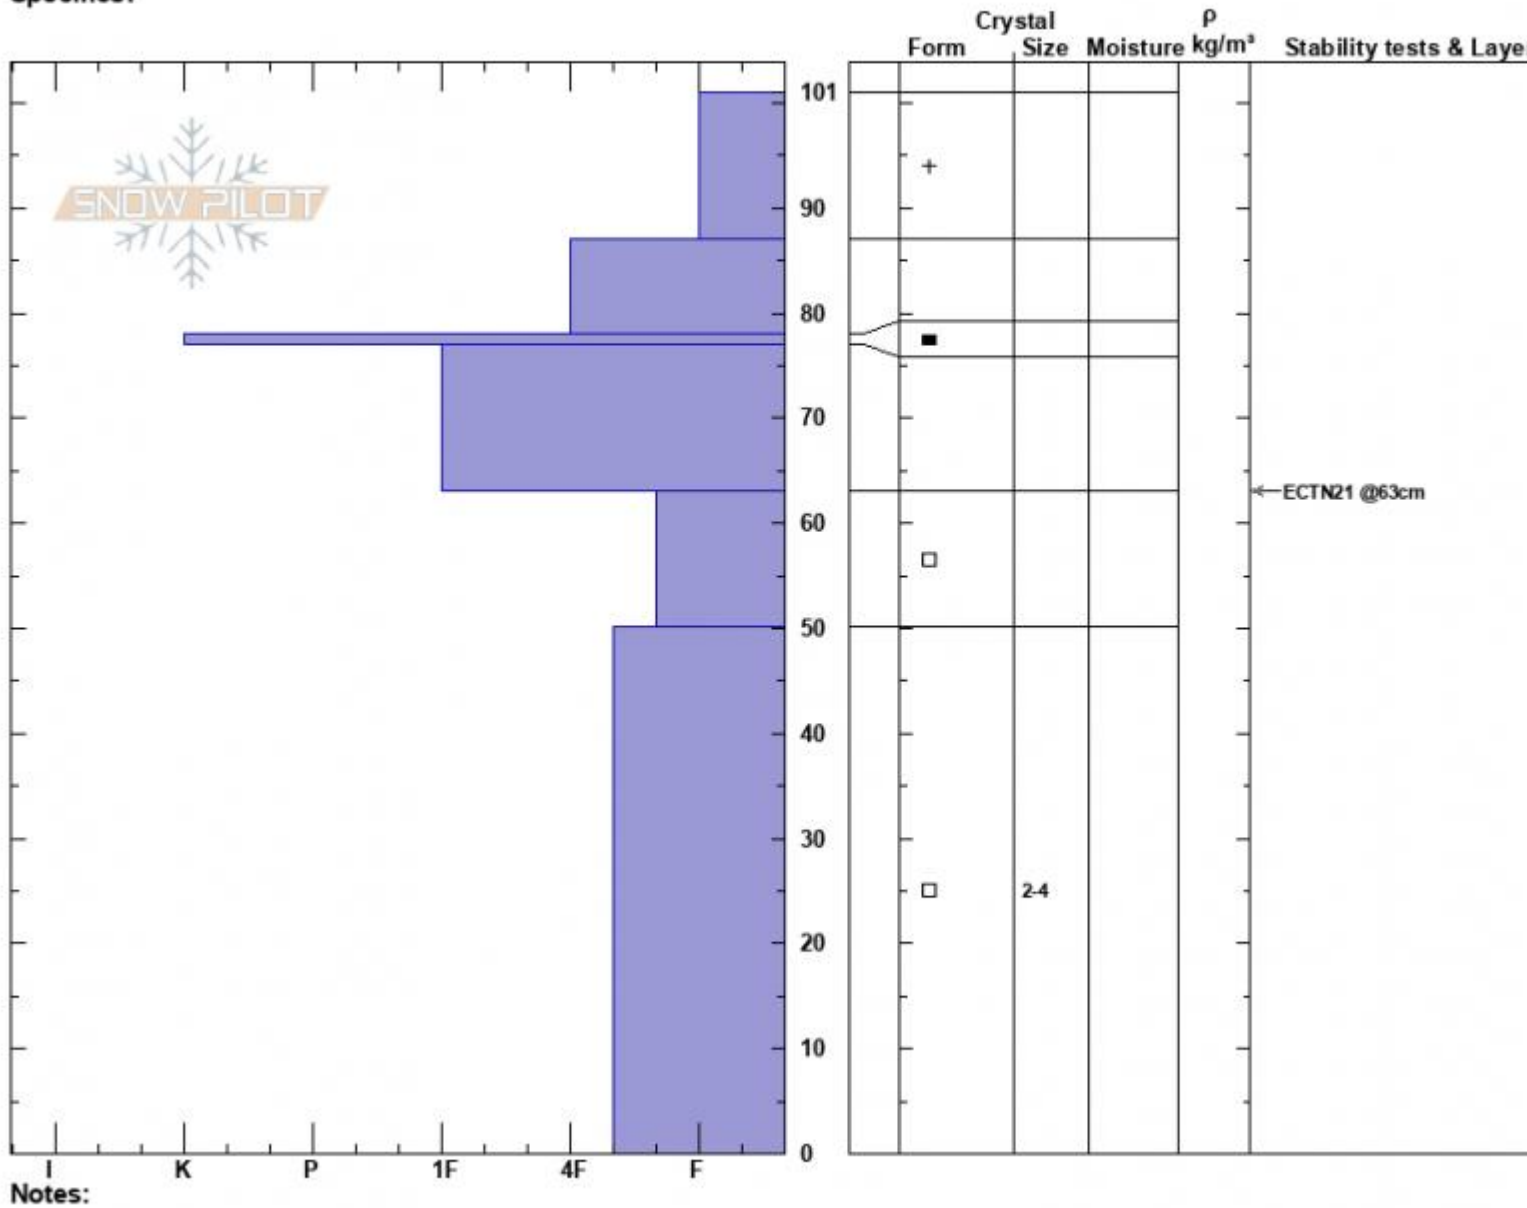

Head of Bear Creek  
 Madison Range-N  
 MT  
 Elevation: 9400 ft  
 Aspect: 120°  
 Specifics:

Ian Hoyer  
 01/03/2023 - 12:00pm  
 Co-ord: 45.18523N, -111.45836W  
 Slope Angle: 25°  
 Wind Loading: no

Stability: Fair  
 Air Temperature:  
 Sky Cover: SCT  
 Precipitation: NO  
 Wind: Calm

HS:101 Layer Notes:  
 63-50cm: Problematic layer

Notes:  
 Advisory Region  
 Northern Madison  
 Longitude  
 -111.38W  
 Latitude  
 45.17N  
 Northern Madison, 2023-01-04