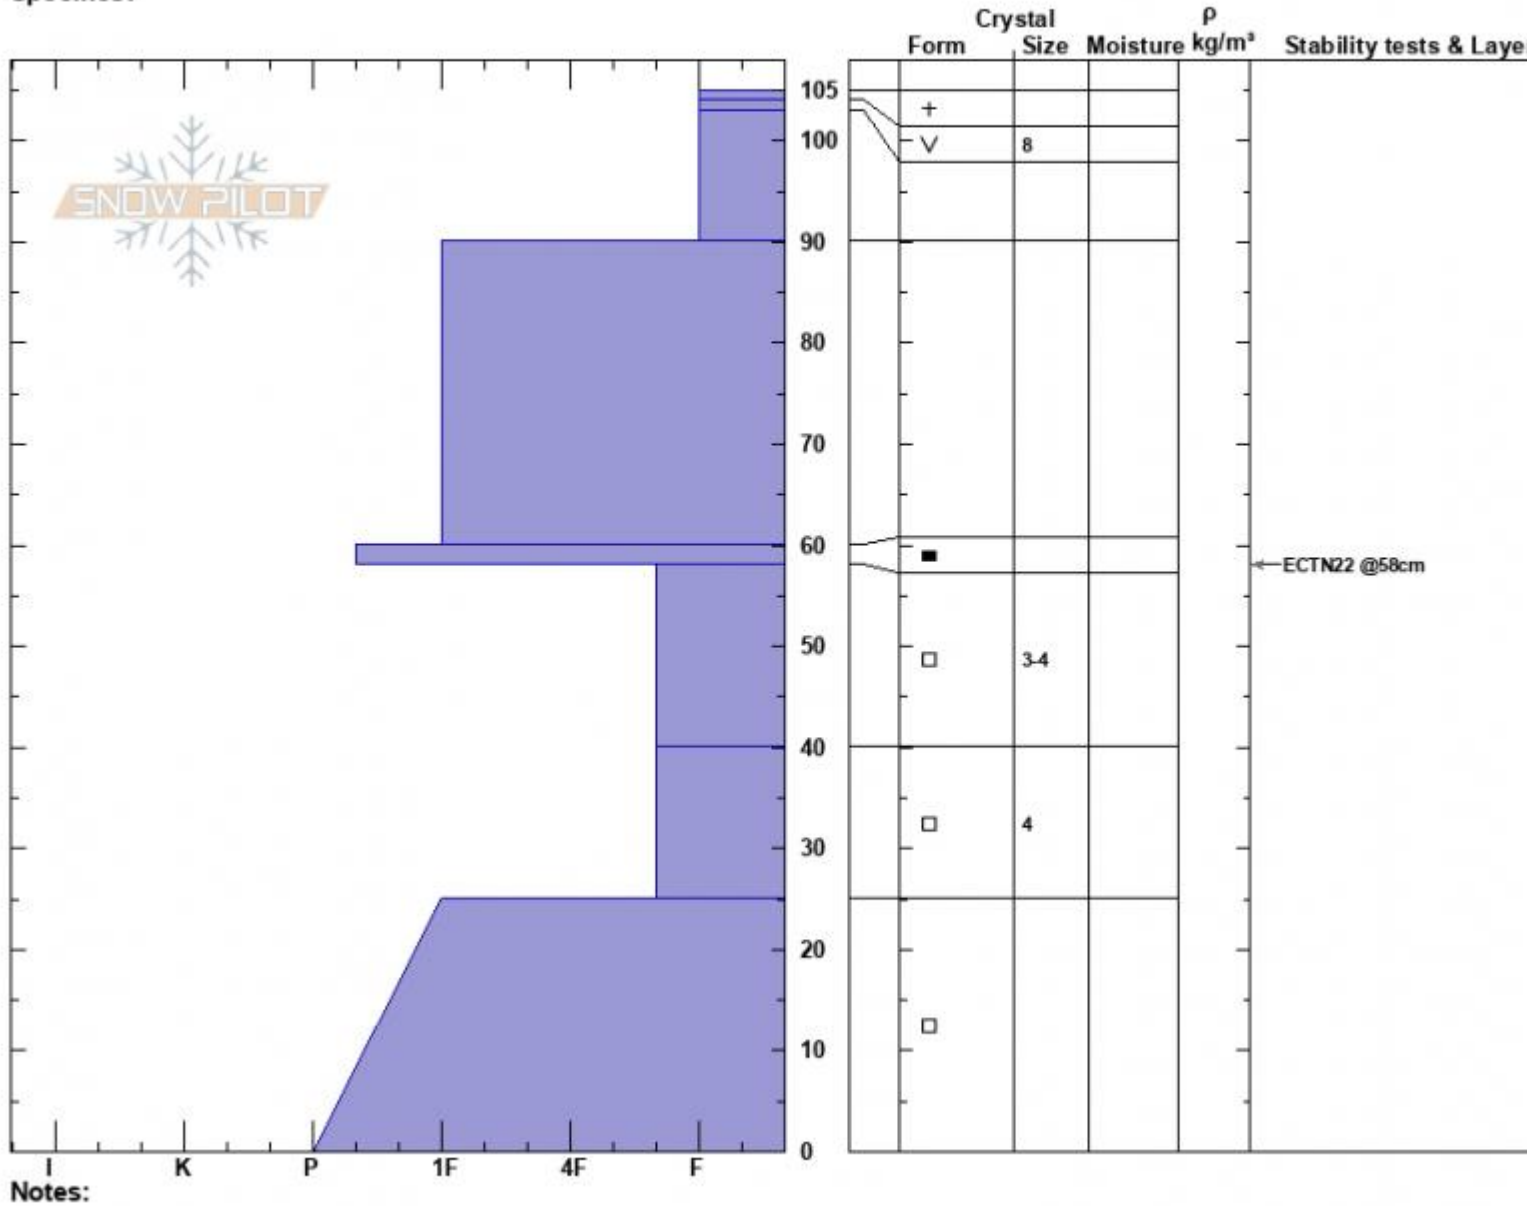

Tepee Basin Ridgeline
 Madison Range-S
 MT
 Elevation: 9500 ft
 Aspect: 200°
 Specifics:

Ian Hoyer
 01/04/2023 - 11:00am
 Co-ord: 44.91387N, -111.18686W
 Slope Angle: 25°
 Wind Loading: no

Stability: Fair
 Air Temperature:
 Sky Cover: CLR
 Precipitation: NO
 Wind: Calm

HS:105 Layer Notes:
 PF:60 58-40cm:Problematic layer

Notes:
 Advisory Region
 Southern Madison
 Longitude
 -111.19W
 Latitude
 44.90N
 Southern Madison, 2023-01-04