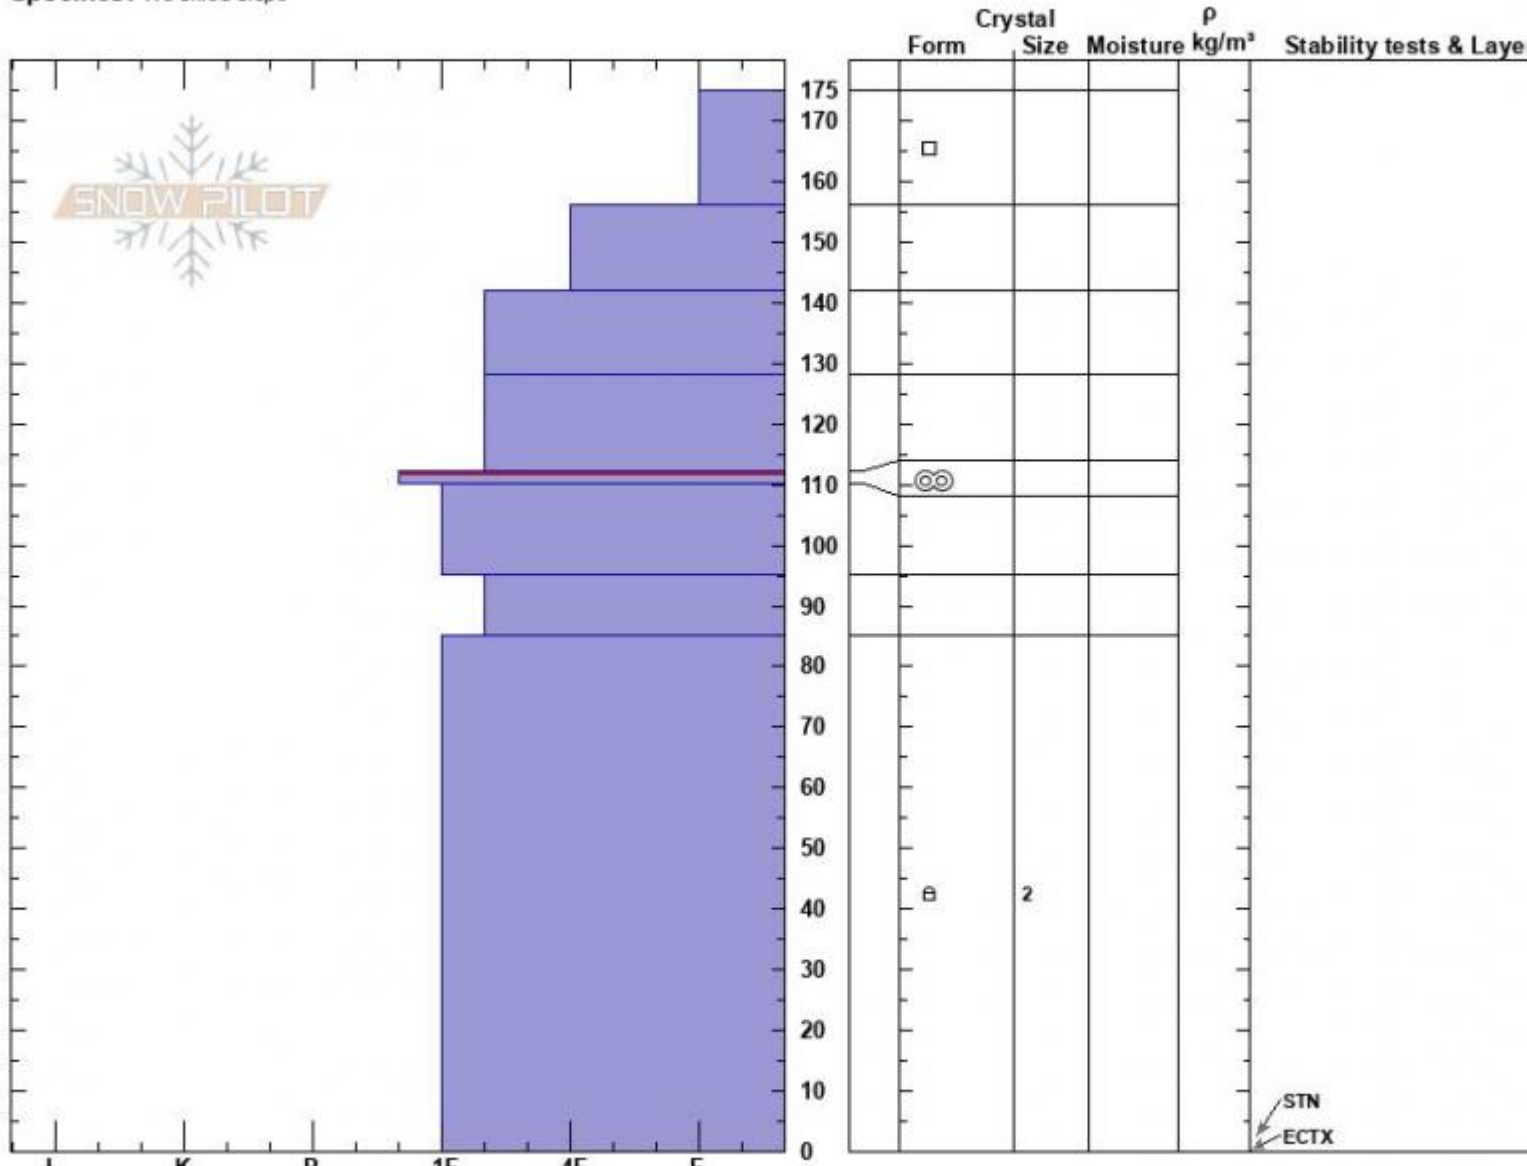

South of Cooke City
 Absaroka Range
 MT
 Elevation: 9060 ft
 Aspect: 320°
 Specifics: We skied slope

Don Carroll
 01/04/2023 - 12:00pm
 Co-ord: 45.00700N, -109.99100W
 Slope Angle: 30°
 Wind Loading:

Stability: Very Good
 Air Temperature: 14°F
 Sky Cover: OVC
 Precipitation: NO
 Wind: Calm

HS:175
 PF:40
 PS:20
 Layer Notes: 112-110cm:Problematic layer

Notes: submitted on behalf of Silver Gate Lodging; pit technicians Carroll and Logan; HS variable; snow consolidated to ground-unexpected result; white ba collapse/whumph; problem found at 9700 feet with new snow not bonded to old-turned around at that point

Advisory Region
 Cooke City
 Longitude
 -109.94W
 Latitude
 45.02N
 Cooke City, 2023-01-06