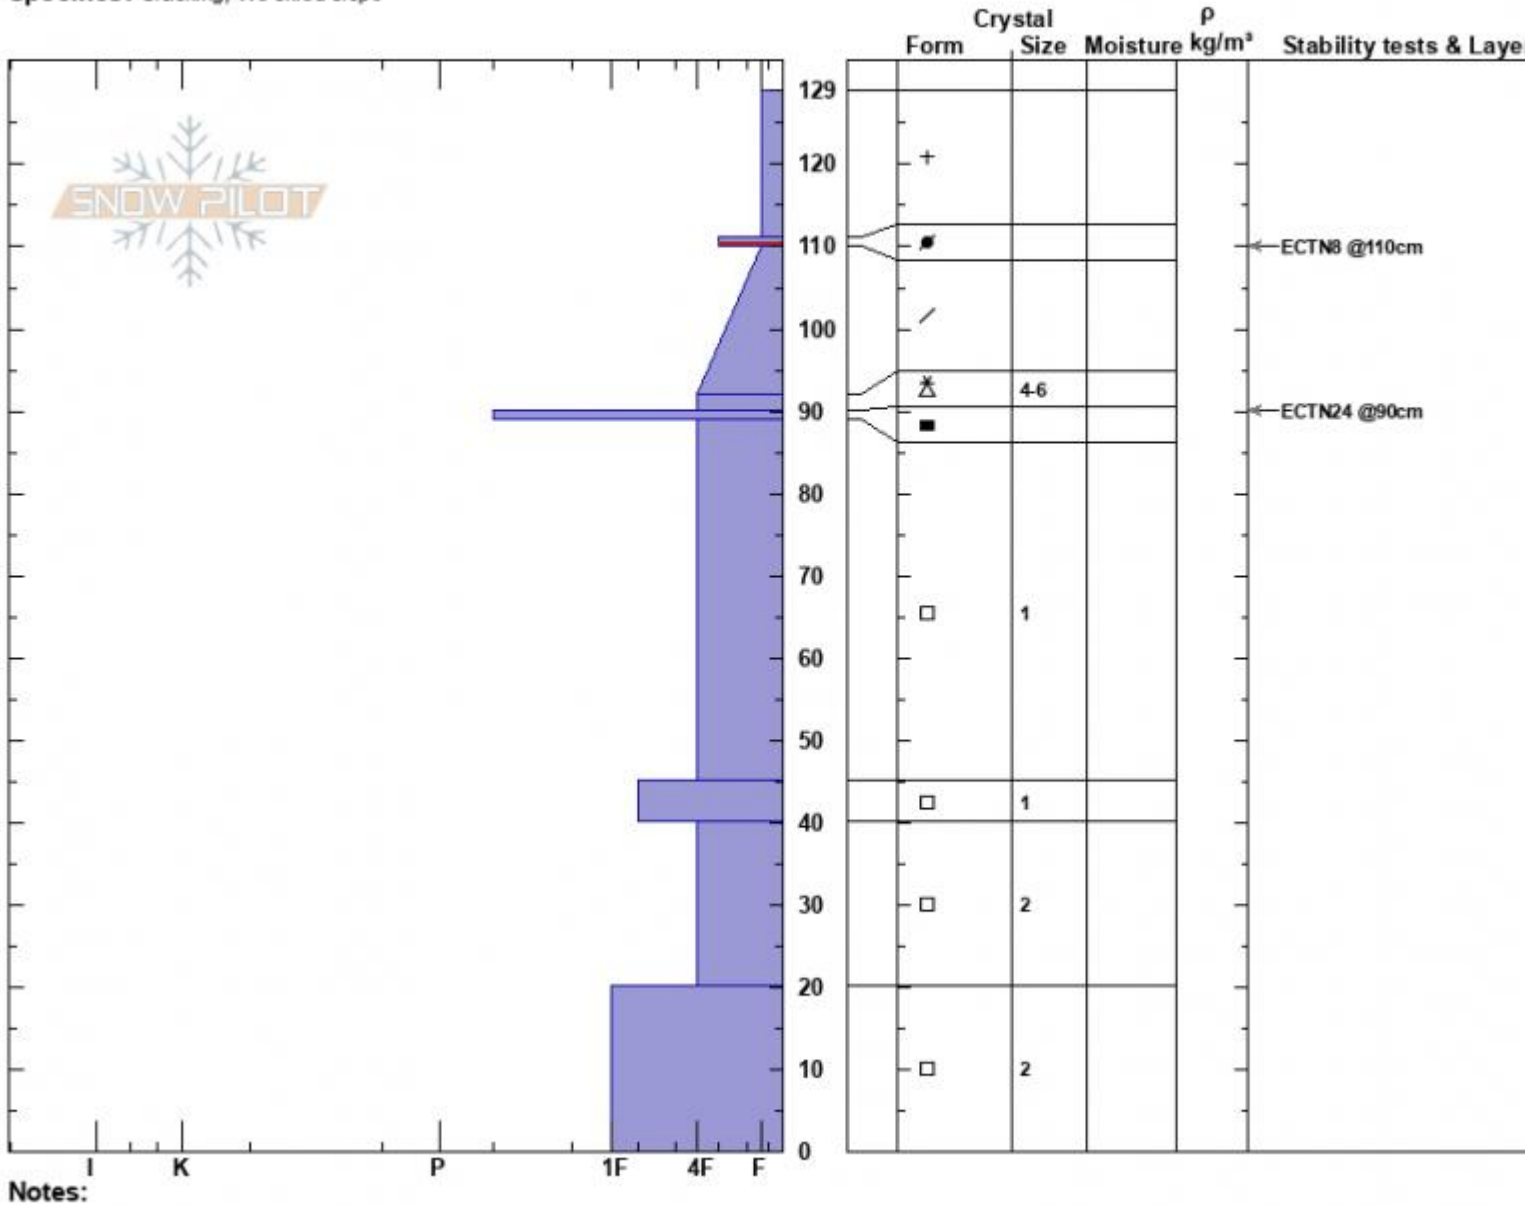

Throne
 Bridger Range
 MT
 Elevation: 8102 ft
 Aspect: 93°
 Specifics: Cracking; We skied slope

Alex Haddad
 01/06/2023 - 10:47am
 Co-ord: 45.88444N, -110.95030W
 Slope Angle: 29°
 Wind Loading: yes

Stability: Poor
 Air Temperature:
 Sky Cover: OVC
 Precipitation: S-1
 Wind: N Moderate

HS:129
 PF:55
 PS: 30
 Layer Notes:
 111-110cm: Problematic layer

Advisory Region
 Bridger Range
 Longitude
 -110.95W
 Latitude
 45.88N
 Bridger Range, 2023-01-06