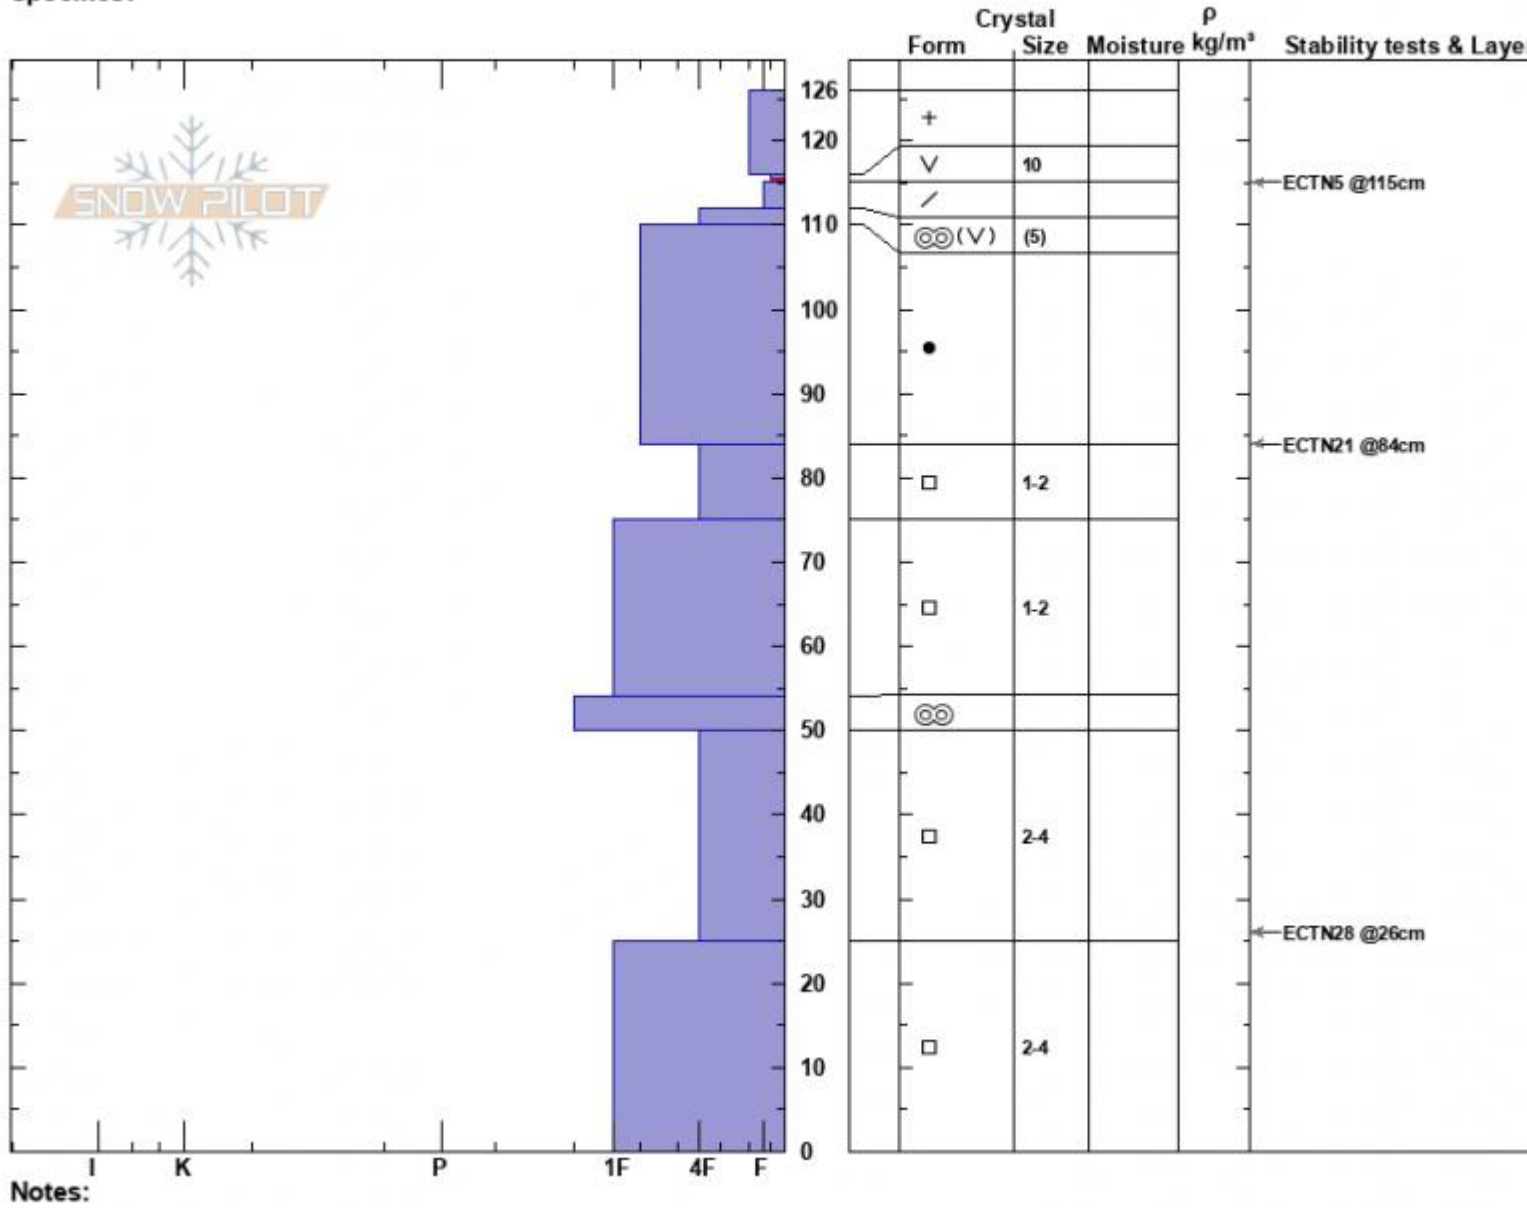

Wilderness Boundary
 Madison Range-S
 MT
 Elevation: 8736 ft
 Aspect: 193°
 Specifics:

Alex Haddad
 01/09/2023 - 10:53am
 Co-ord: 44.97694N, -111.36000W
 Slope Angle: 30°
 Wind Loading: no

Stability: Fair
 Air Temperature:
 Sky Cover: SCT
 Precipitation: NO
 Wind: Calm

HS:126 Layer Notes:
 PF:35 116-115cm:Problematic layer

Advisory Region
 Southern Madison
 Longitude
 -111.36W
 Latitude
 44.87N
 Southern Madison, 2023-01-09