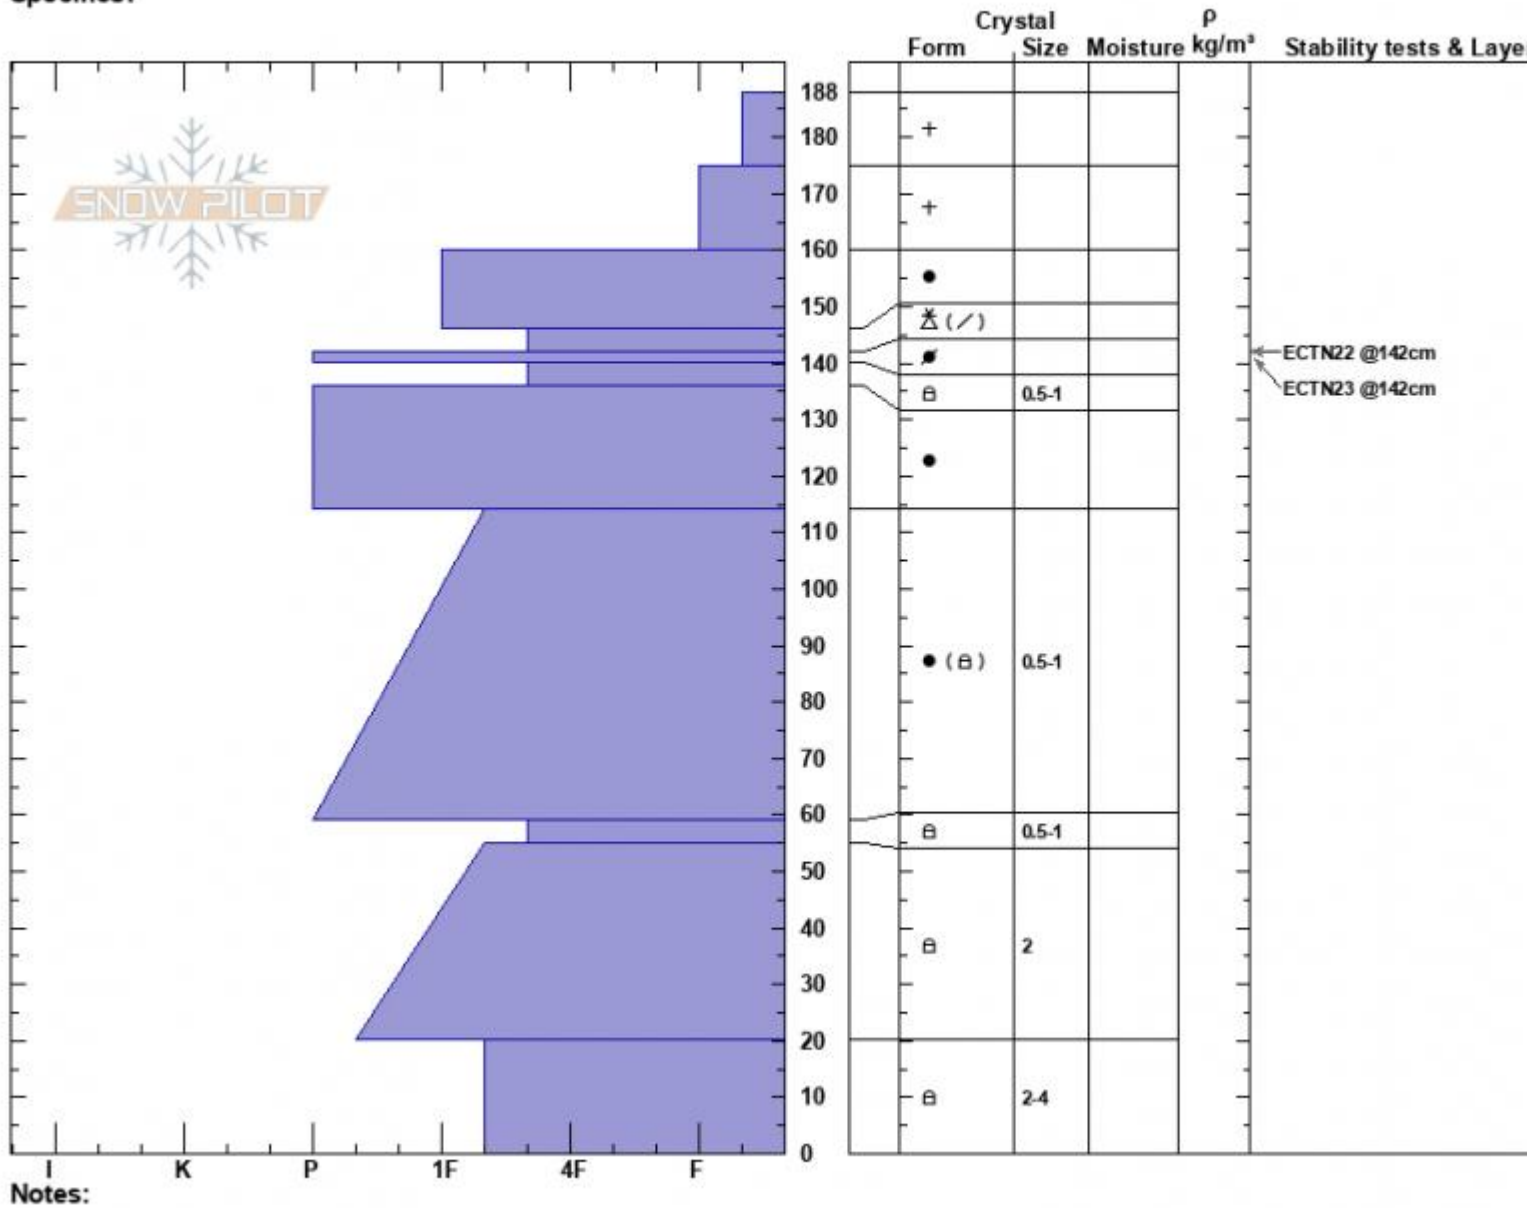

Henderson Bench  
 Cooke City  
 MT  
 Elevation: 9645 ft  
 Aspect: 30°  
 Specifics:

Alex Marienthal  
 12/30/2022 - 3:15pm  
 Co-ord: 45.05066N, -109.93439W  
 Slope Angle: 25°  
 Wind Loading:

Stability:  
 Air Temperature:  
 Sky Cover: OVC  
 Precipitation: S2  
 Wind: Calm

HS:188  
 PF:50  
 Layer Notes:

Advisory Region  
 Cooke City  
 Longitude  
 -109.93W

Latitude

45.07N

Cooke City, 2022-12-30