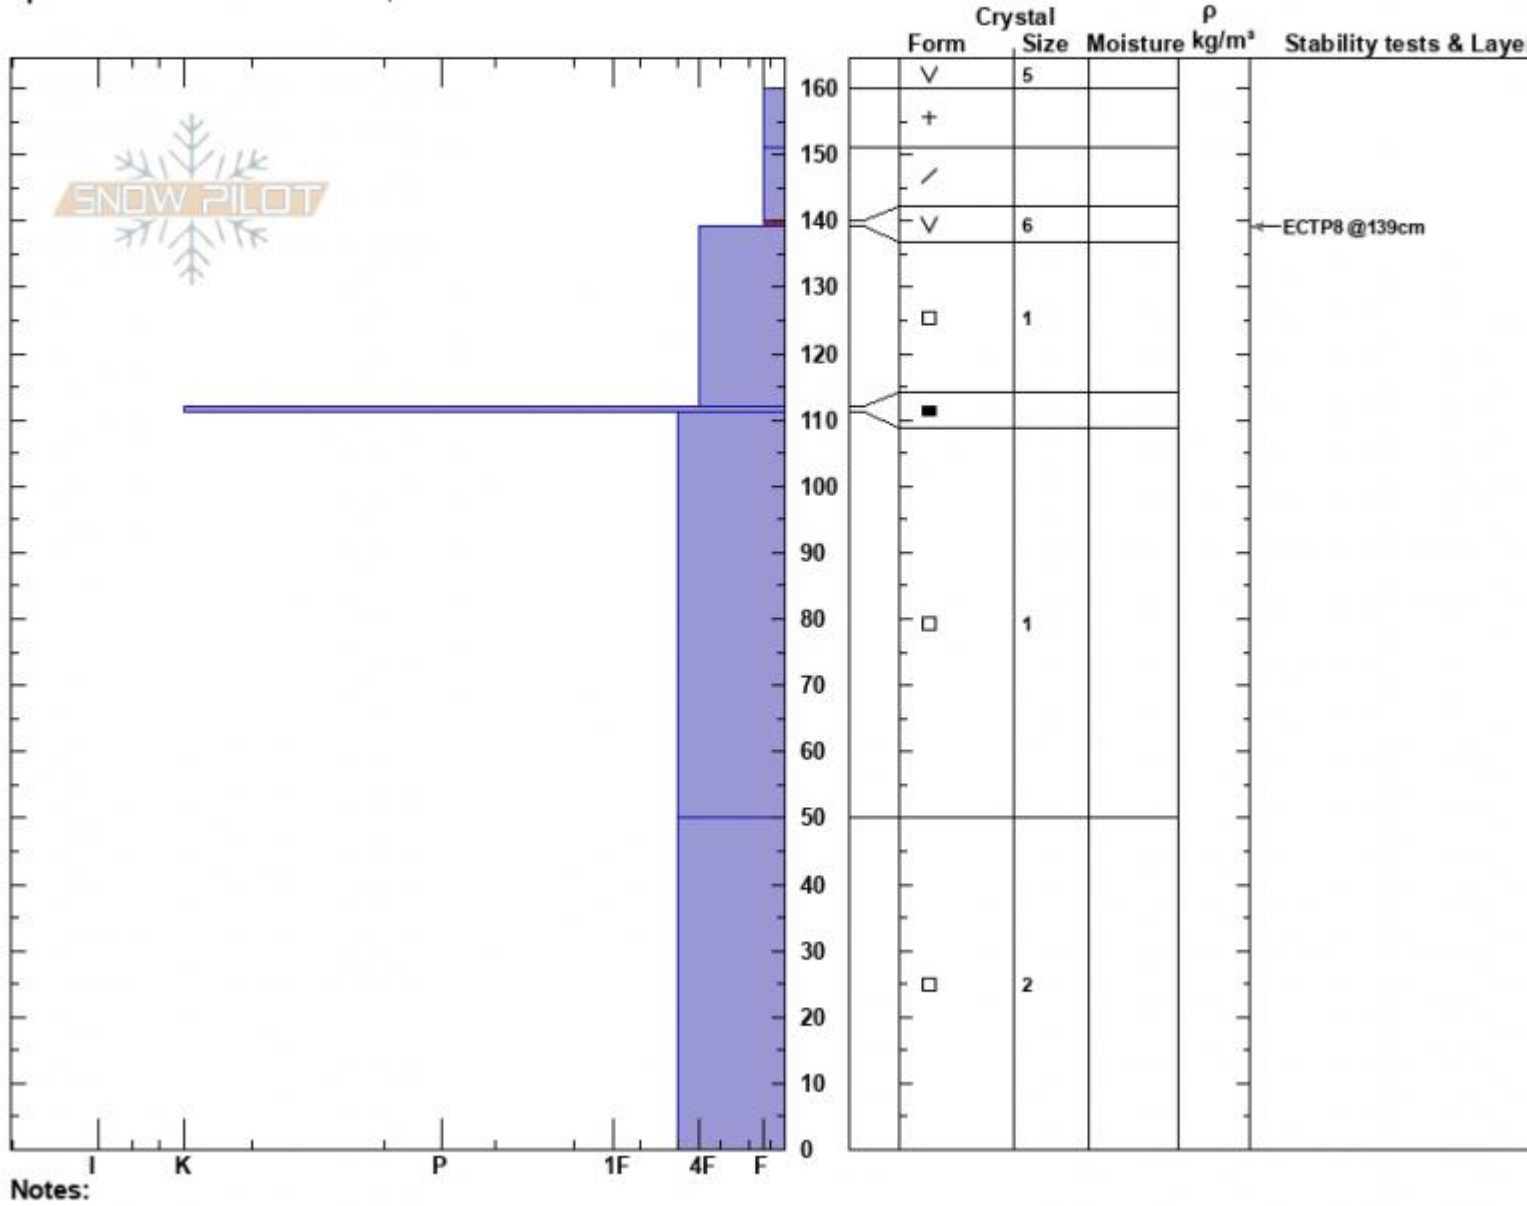

Muddy Creek
 Madison Range-N
 MT
 Elevation: 9452 ft
 Aspect: 12°
 Specifics: Snowmobile tracks on slope

Alex Haddad
 01/13/2023 - 12:03pm
 Co-ord: 45.18667N, -111.45860W
 Slope Angle: 28°
 Wind Loading: no

Stability: Poor
 Air Temperature:
 Sky Cover: SCT
 Precipitation: NO
 Wind: Calm

HS:160 Layer Notes:
 PF:35 140-139cm:Problematic layer

Advisory Region
 Northern Madison
 Longitude
 -111.38W
 Latitude
 45.17N
 Northern Madison, 2023-01-13