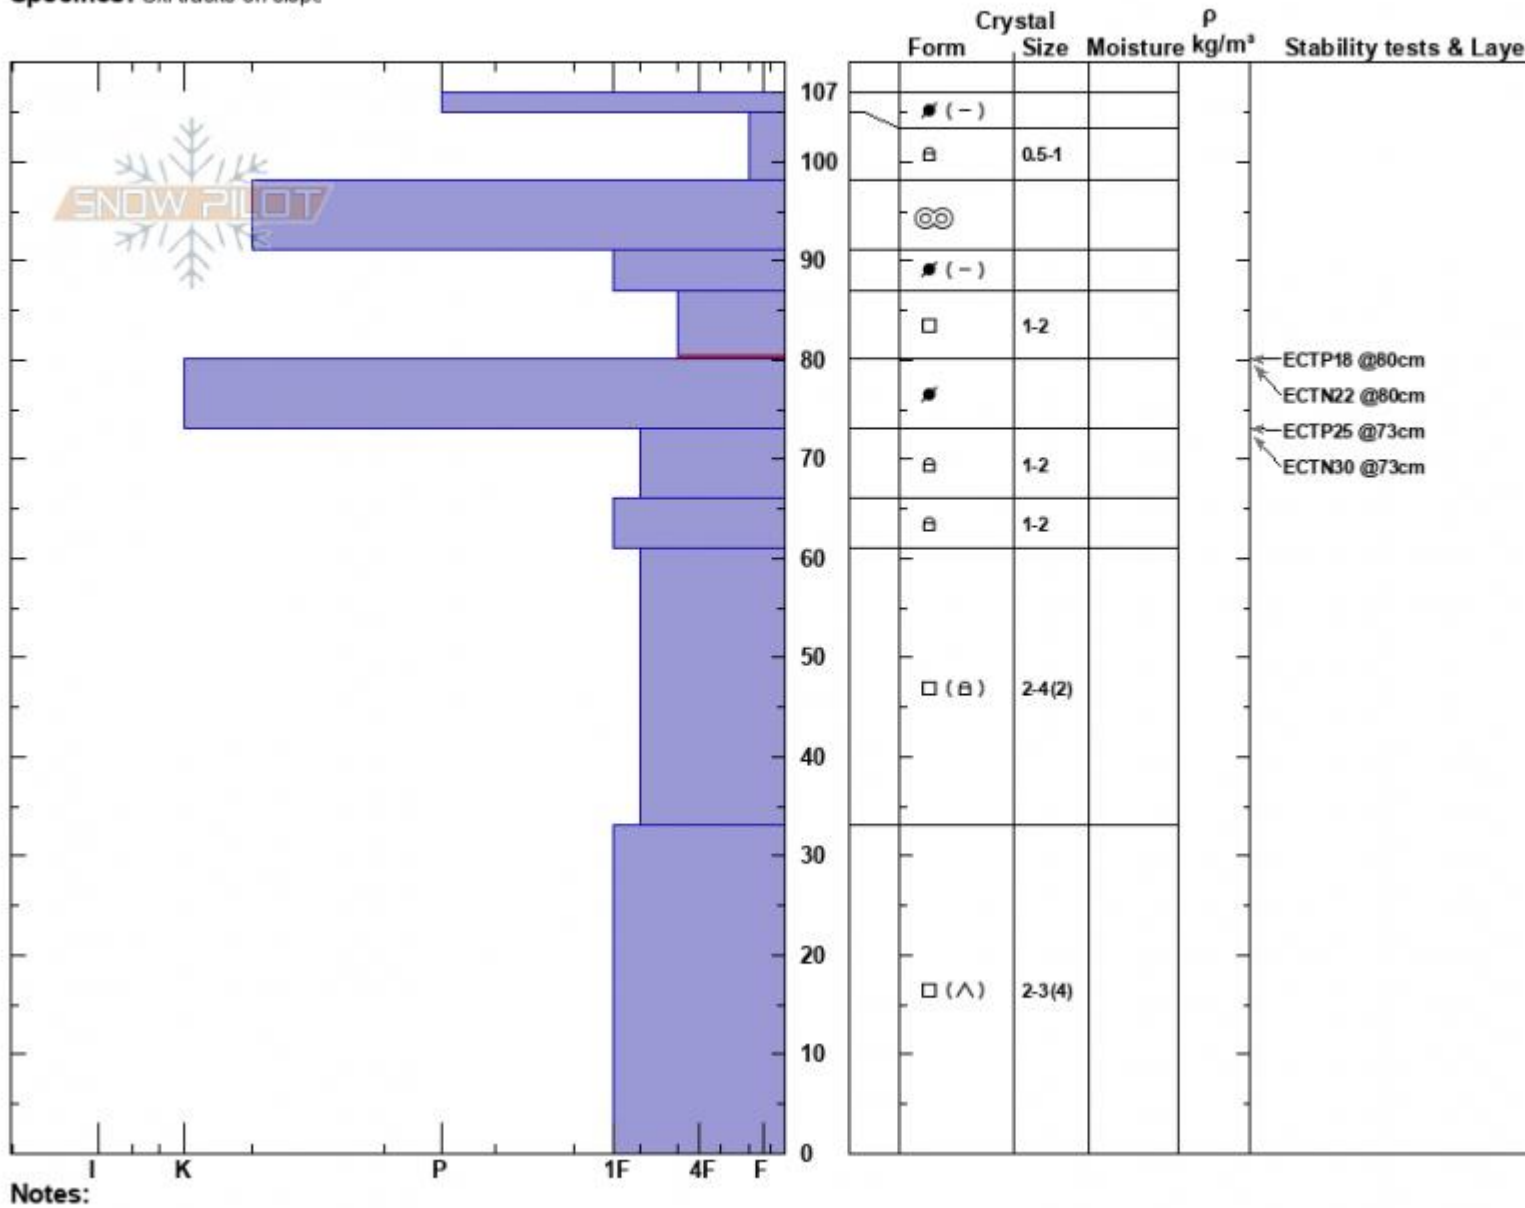

Mt Blackmore Lower  
 Gallatin Range-N  
 MT  
 Elevation: 9514 ft  
 Aspect: 120°  
 Specifics: Ski tracks on slope

Alex Haddad  
 01/14/2023 - 11:41am  
 Co-ord: 45.44746N, -110.99921W  
 Slope Angle: 20°  
 Wind Loading: previous

Stability: Fair  
 Air Temperature:  
 Sky Cover: FEW  
 Precipitation: NO  
 Wind: SW Moderate

HS:107  
 PF:50 87-80cm:Problematic layer  
 PS: 15

Advisory Region  
 Northern Gallatin  
 Longitude  
 -111.00W  
 Latitude  
 45.44N  
 Northern Gallatin, 2023-01-14