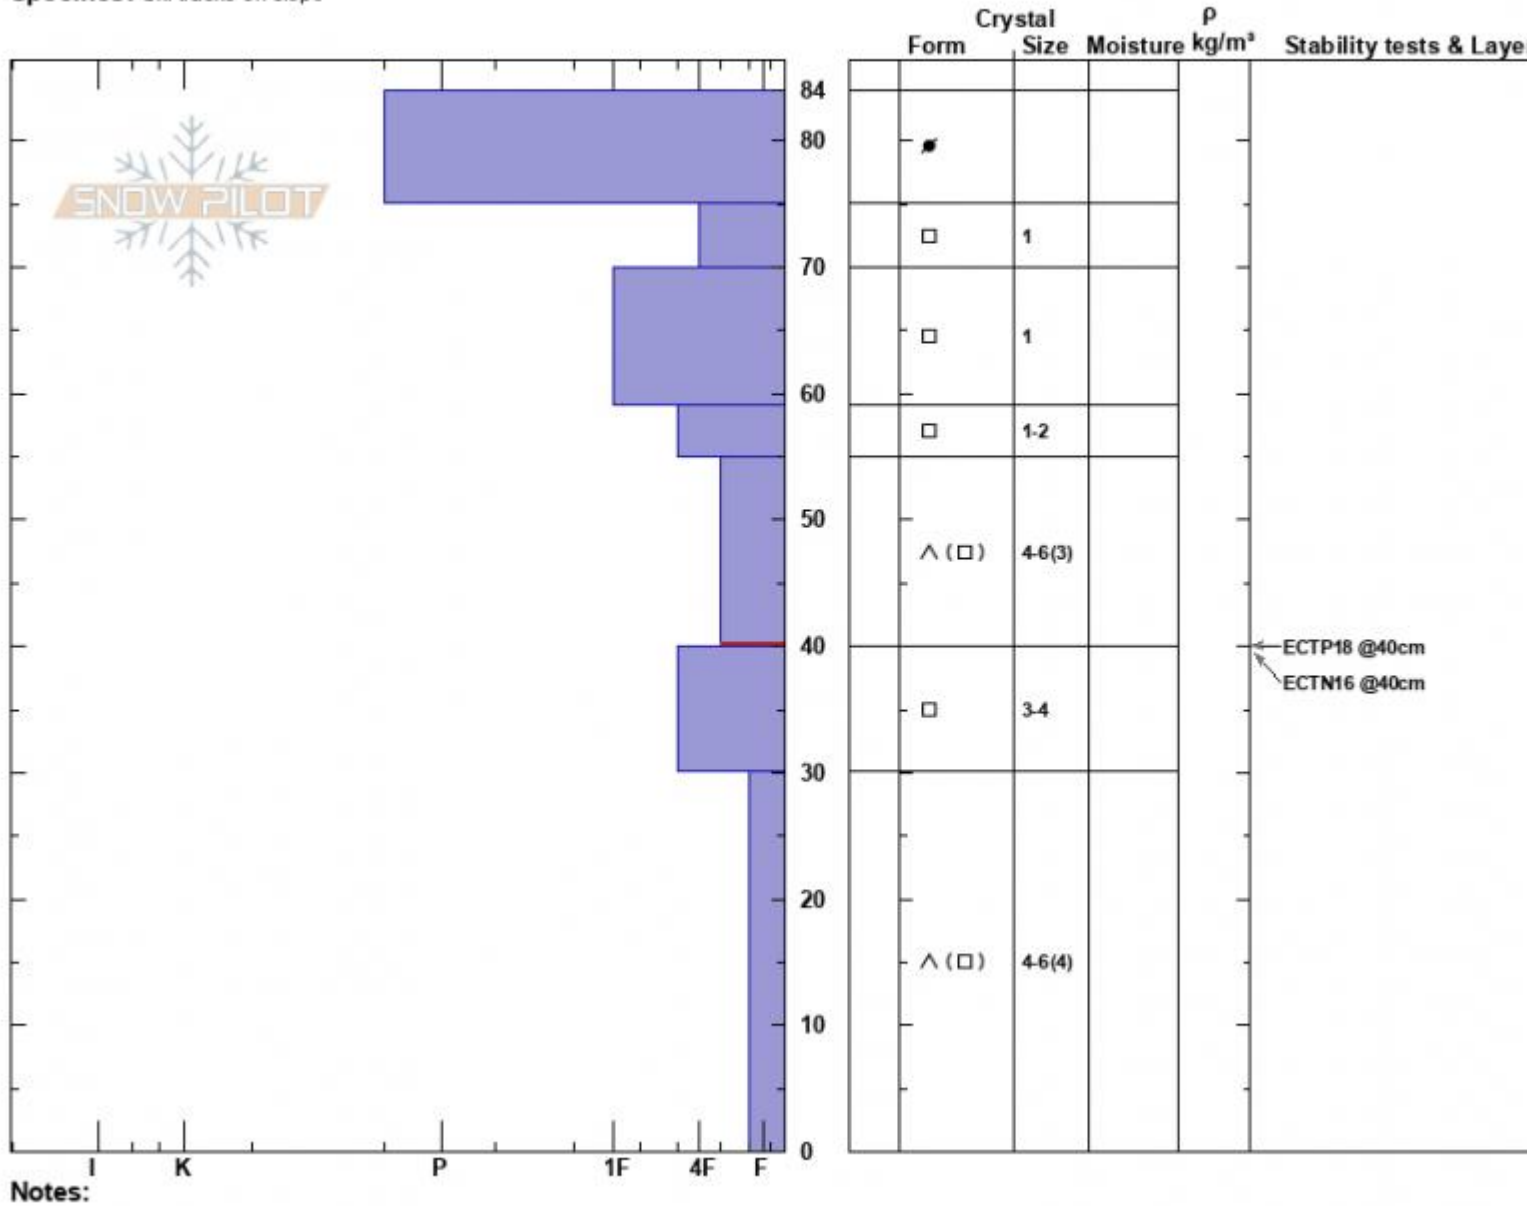

Mt Blackmore Ridgeline  
 Gallatin Range-N  
 MT  
 Elevation: 9808 ft  
 Aspect:  
 Specifics: Ski tracks on slope

Alex Haddad  
 01/14/2023 - 12:51pm  
 Co-ord: 45.44591N, -111.00184W  
 Slope Angle: 30°  
 Wind Loading: previous

Stability: Fair  
 Air Temperature:  
 Sky Cover: CLR  
 Precipitation: NO  
 Wind: W Light Breeze

HS:84  
 PF:15  
 PS:5  
 Layer Notes: 55-40cm:Problematic layer

Notes:  
 Advisory Region  
 Northern Gallatin  
 Longitude  
 -111.00W  
 Latitude  
 45.44N  
 Northern Gallatin, 2023-01-14