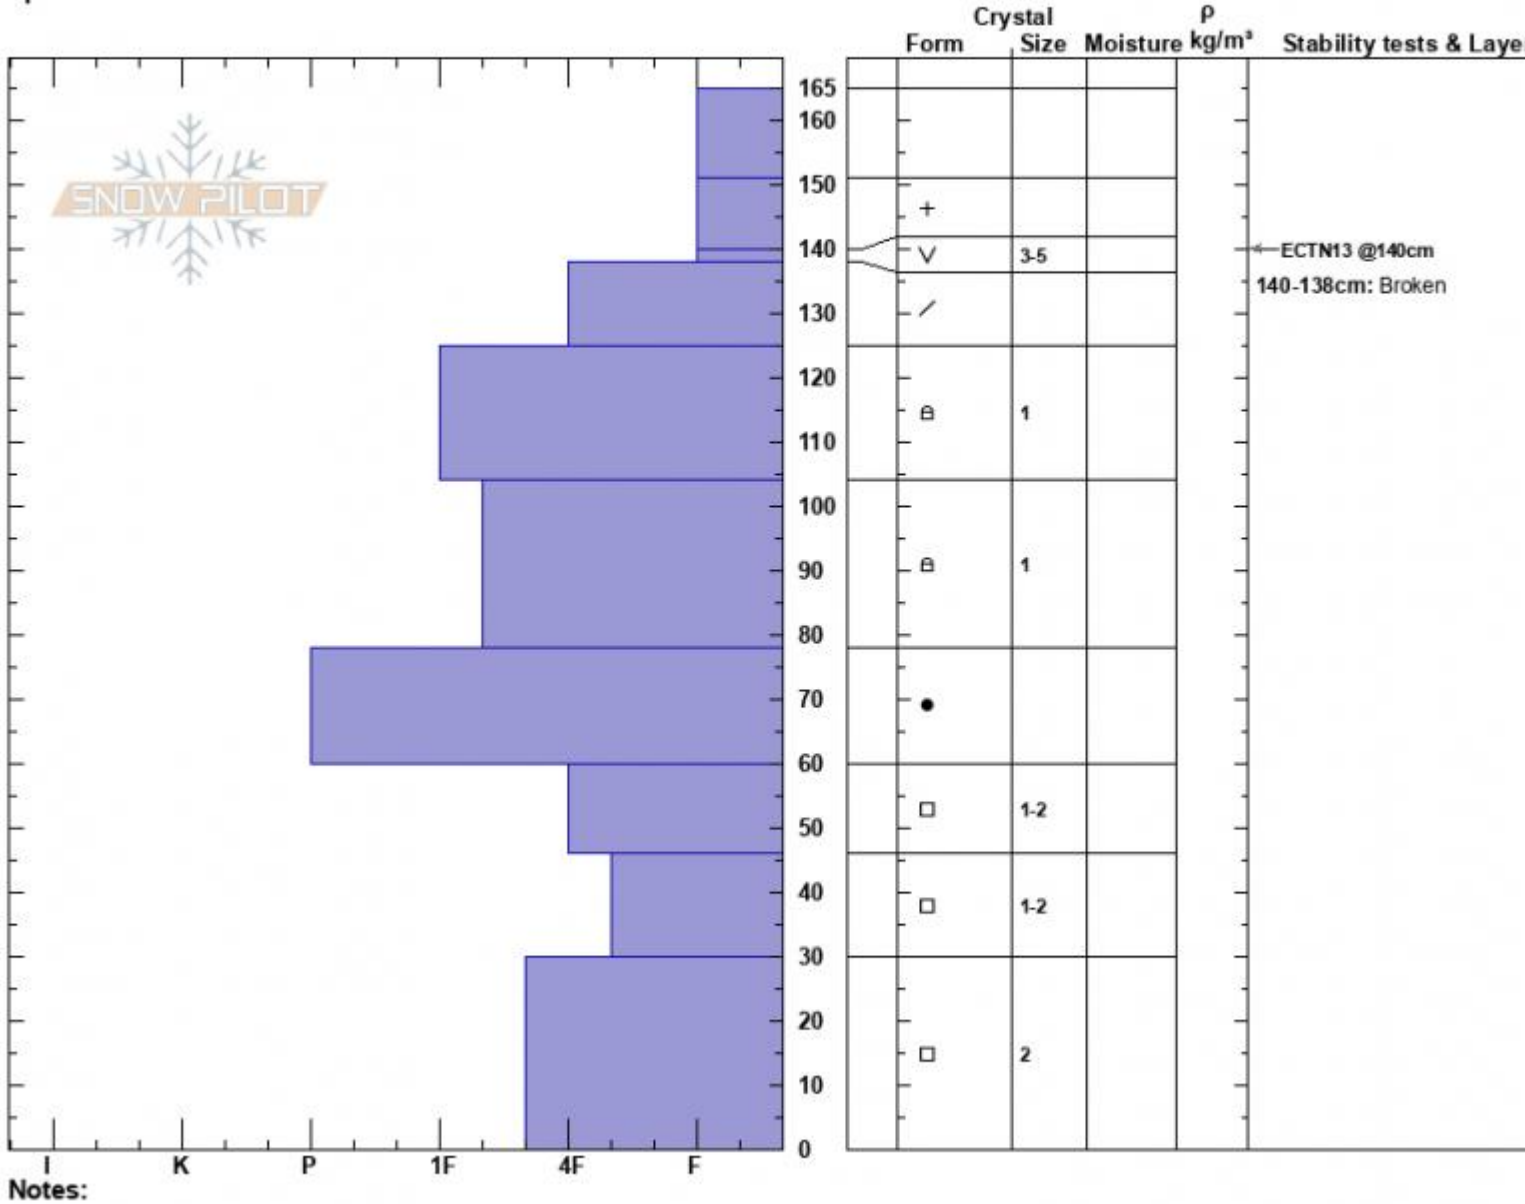

Old Weather Station
 Lionhead Range
 MT
 Elevation: 8741 ft
 Aspect: 315°
 Specifics:

Dave Zinn
 01/11/2023 - 1:00pm
 Co-ord: 44.71012N, -111.32442W
 Slope Angle: 23°
 Wind Loading: no

Stability: Fair
 Air Temperature:
 Sky Cover: OVC
 Precipitation: S-1
 Wind: Calm

HS:165
 PF:50
 Layer Notes:
 140-138cm: Broken
 140-138cm: Problematic layer

Advisory Region
 Lionhead Range
 Longitude
 -111.32W
 Latitude
 44.73N
 Lionhead Range, 2023-01-17