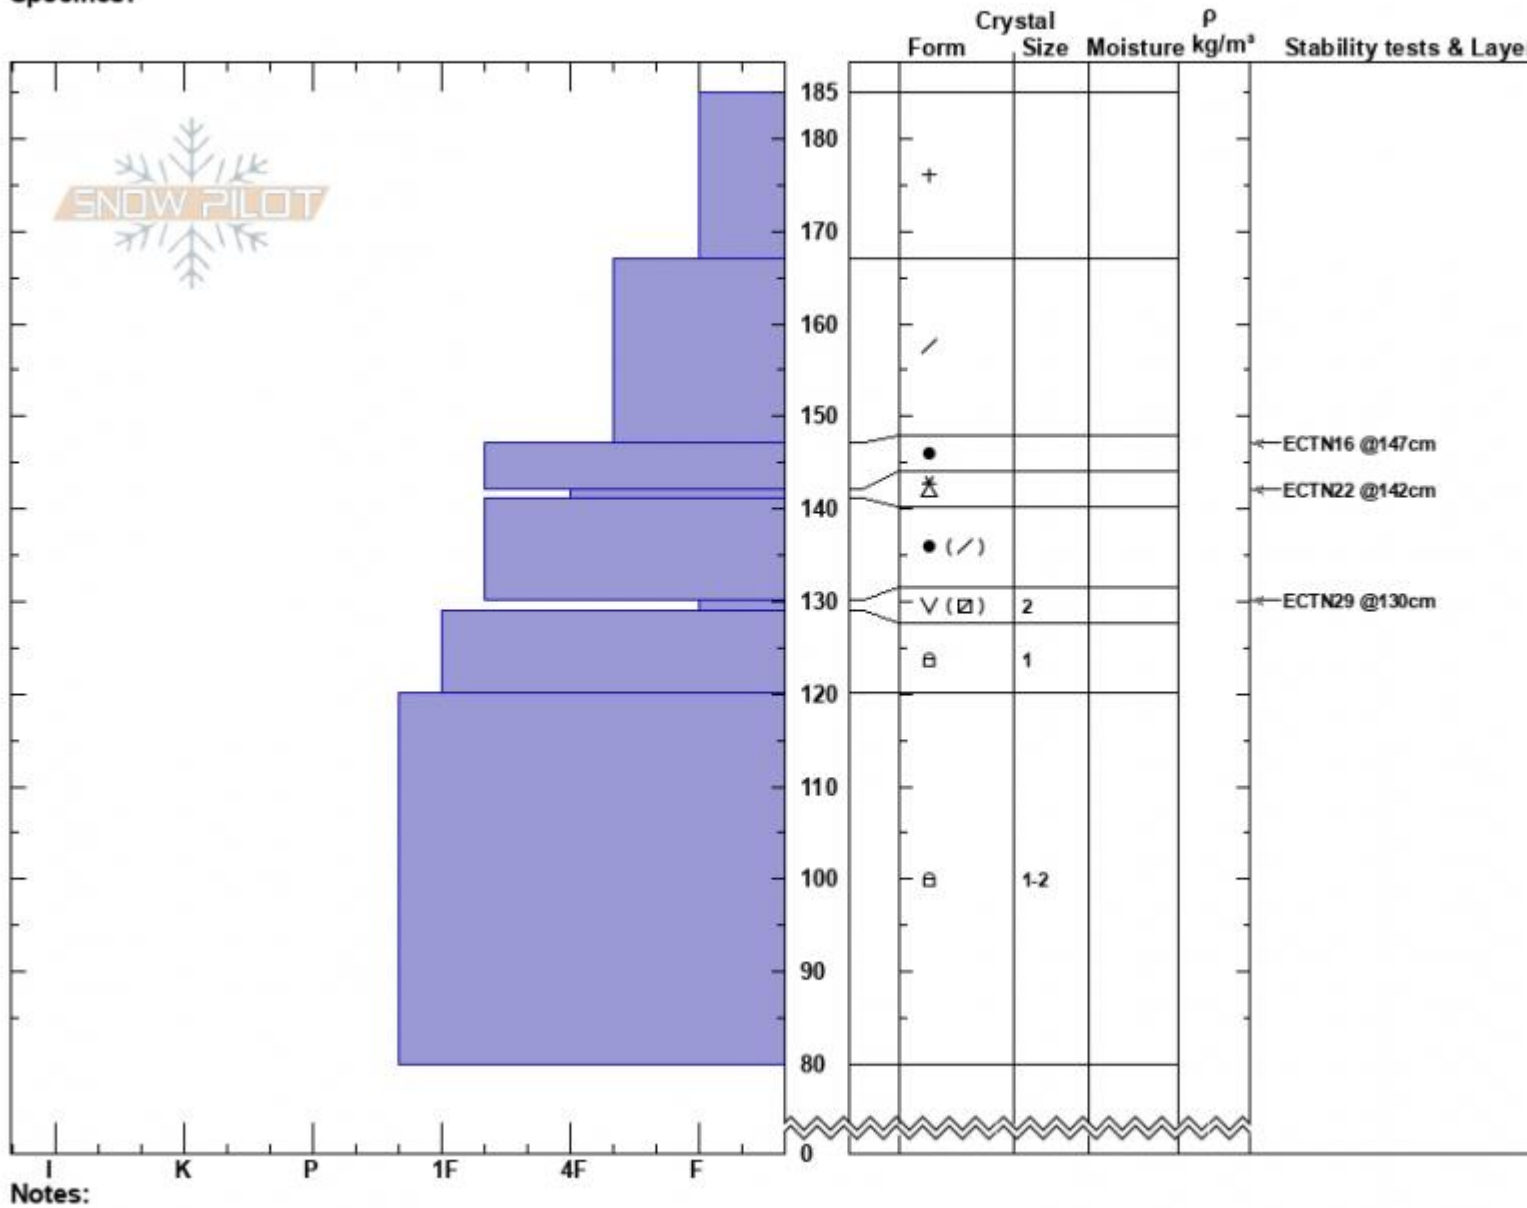

Across from Arange
 Centennial Range
 ID
 Elevation: 8794 ft
 Aspect: 180°
 Specifics:

Dave Zinn
 01/17/2023 - 1:00pm
 Co-ord: 44.53048N, -111.45995W
 Slope Angle: 30°
 Wind Loading: no

Stability: Fair
 Air Temperature:
 Sky Cover: CLR
 Precipitation: NO
 Wind: Calm

HS:185
 PF:30
 Layer Notes:
 130-129cm:Problematic layer

Notes:
 Advisory Region
 Island Park
 Longitude
 -111.63W
 Latitude
 44.52N
 Island Park, 2023-01-17