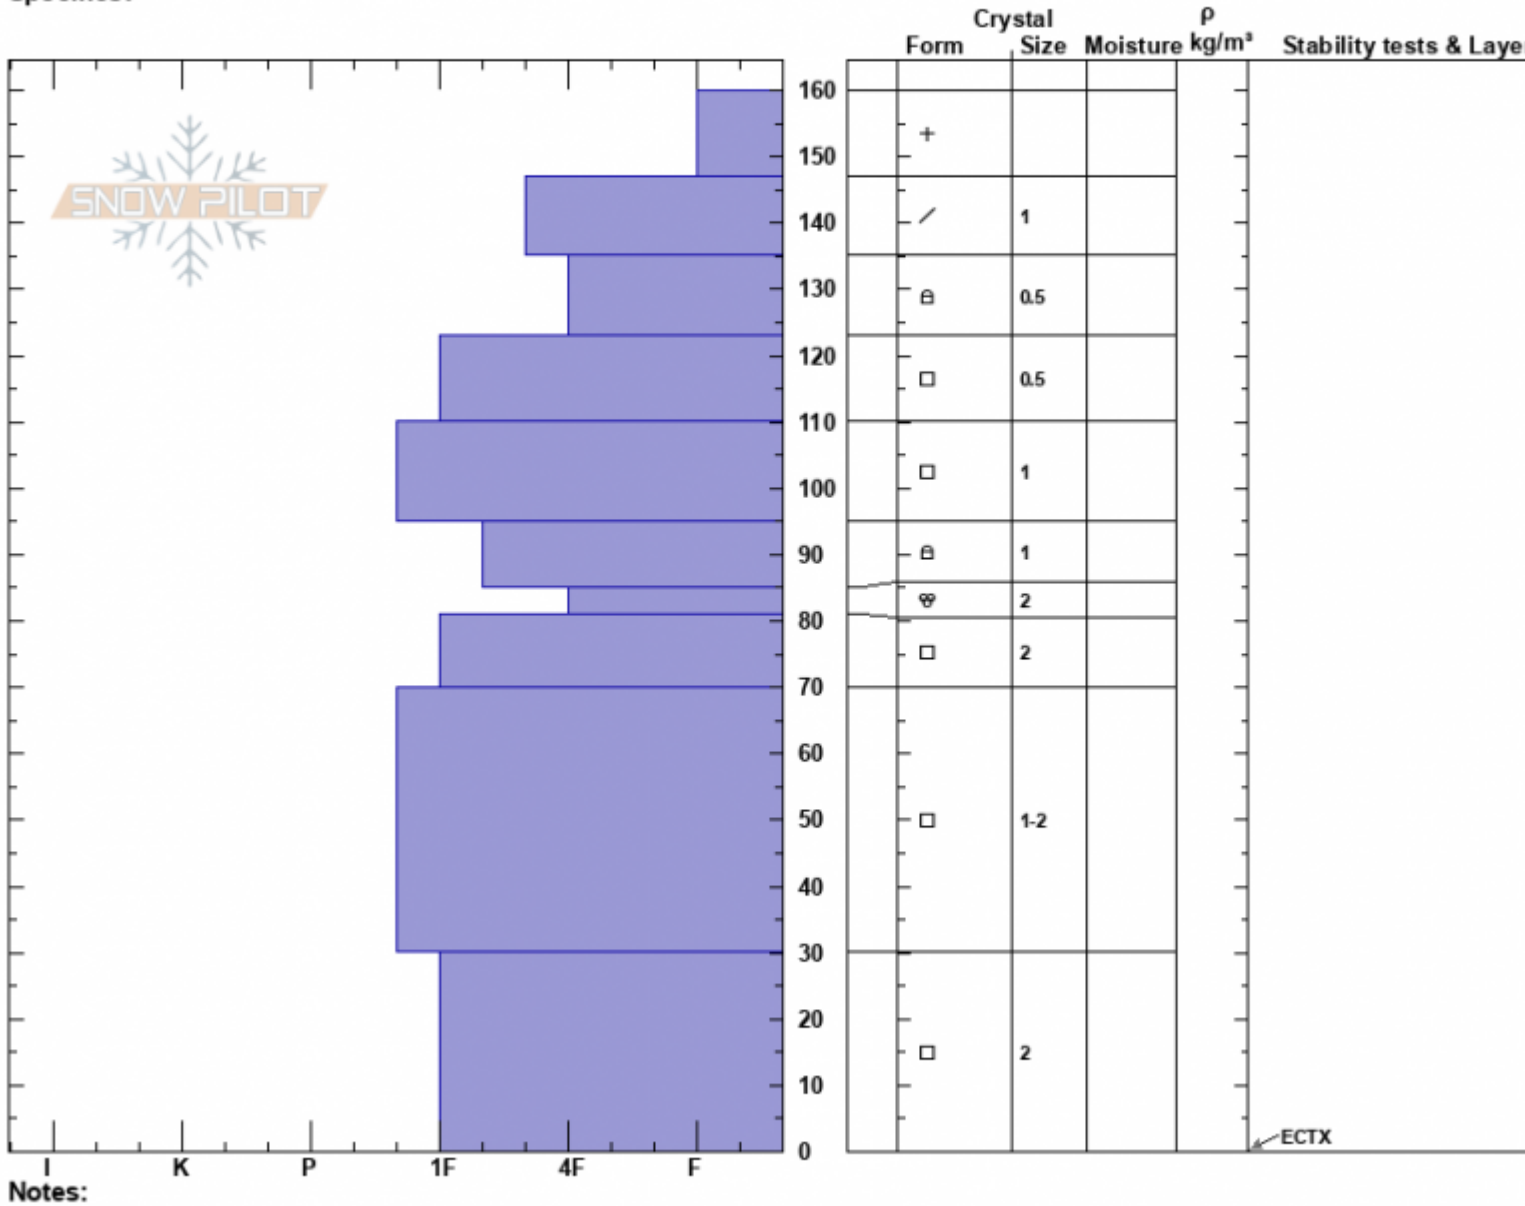

East face Divide Peak
 Madison Range-N
 MT
 Elevation: 9641 ft
 Aspect: E
 Specifics:

Eliza Maleski
 01/17/2023 - 12:00pm
 Co-ord: 45.40261N, -110.97110W
 Slope Angle: 32°
 Wind Loading: previous

Stability:
 Air Temperature:
 Sky Cover: OVC
 Precipitation: S-1
 Wind: NW Calm

HS:160 Layer Notes:
 PF:20 85-81cm:Problematic layer

Mostly facets throughout snowpack on east aspect of Divide Peak. Dug in search of buried surface hoar, none found. Melt-forms and lower density snow found between 85-81cm. ECTX.

Advisory Region
 Northern Gallatin
 Longitude
 -110.98W
 Latitude

45.40N

Northern Gallatin, 2023-01-18