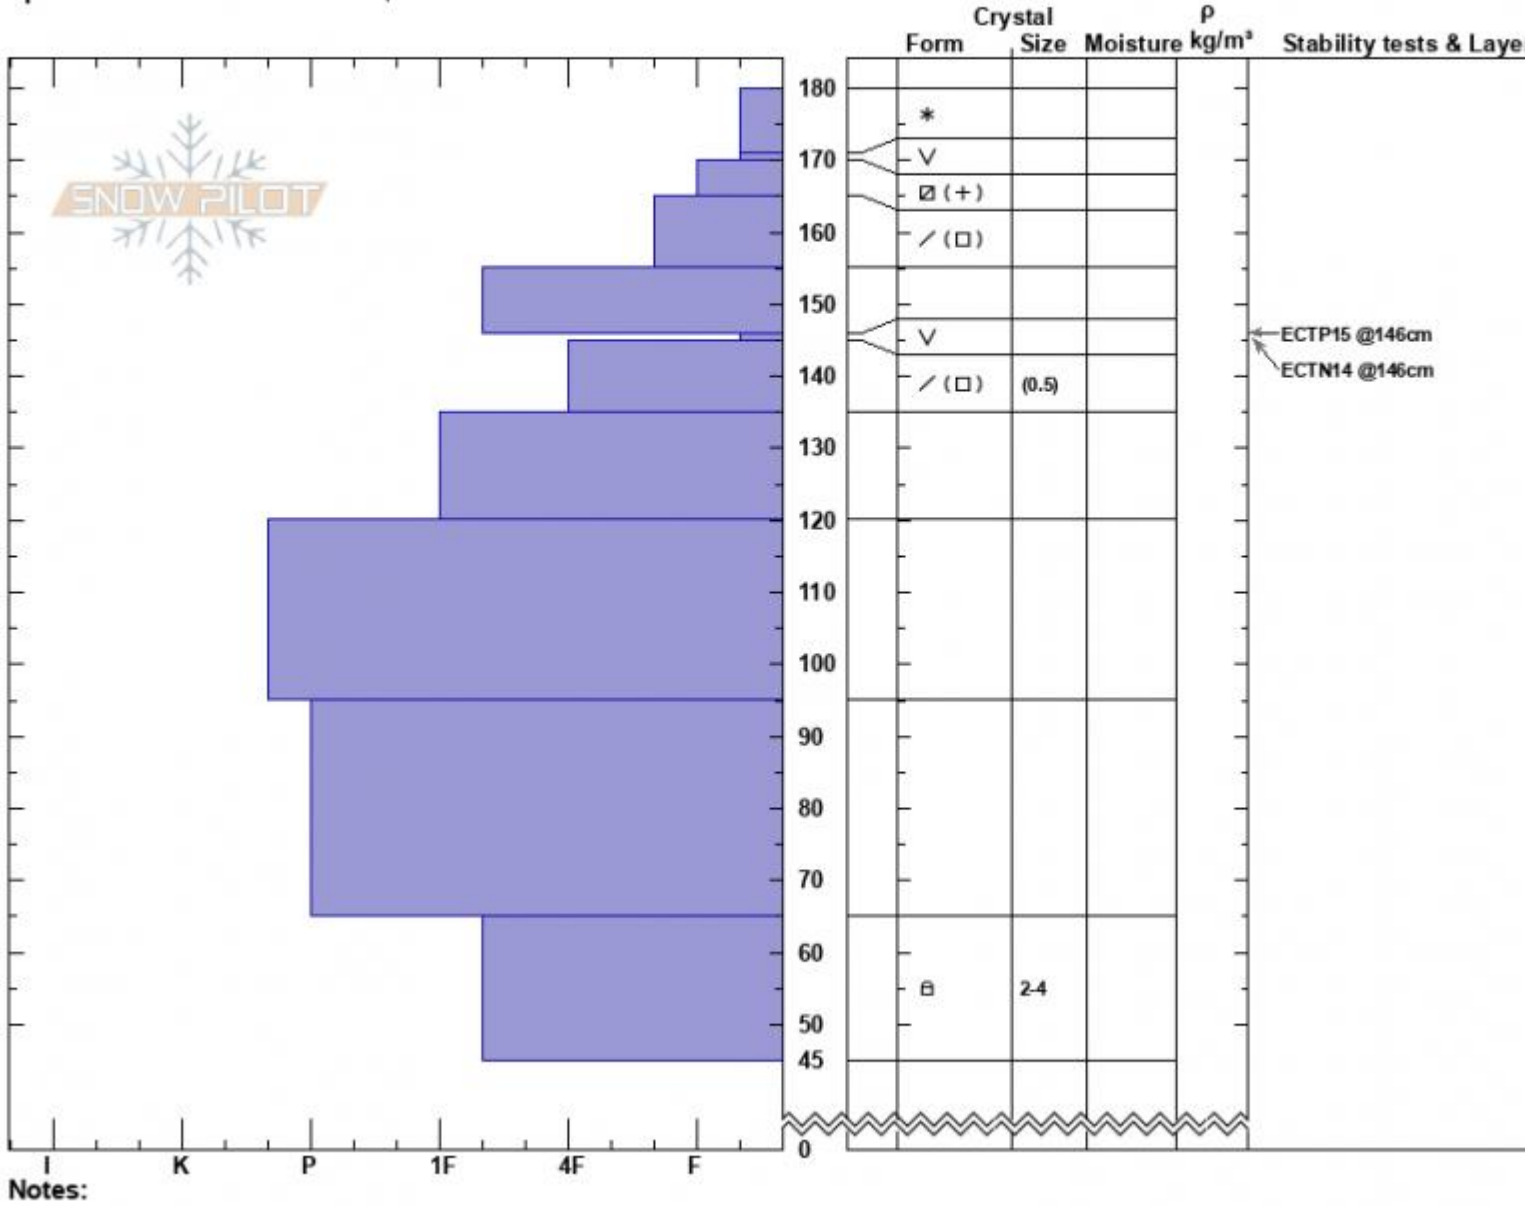

Miller Road
 Beartooths
 MT
 Elevation: 9348 ft
 Aspect: 55°
 Specifics: Snowmobile tracks on slope

Zach Peterson
 01/19/2023 - 10:00am
 Co-ord: 45.03500N, -109.95182W
 Slope Angle: 29°
 Wind Loading: no

Stability:
 Air Temperature:
 Sky Cover: OVC
 Precipitation: S-1
 Wind: Calm

HS:180 Layer Notes:
 146-145cm: Problematic layer

Advisory Region
 Cooke City
 Longitude
 -109.94W
 Latitude
 45.02N
 Cooke City, 2023-01-19