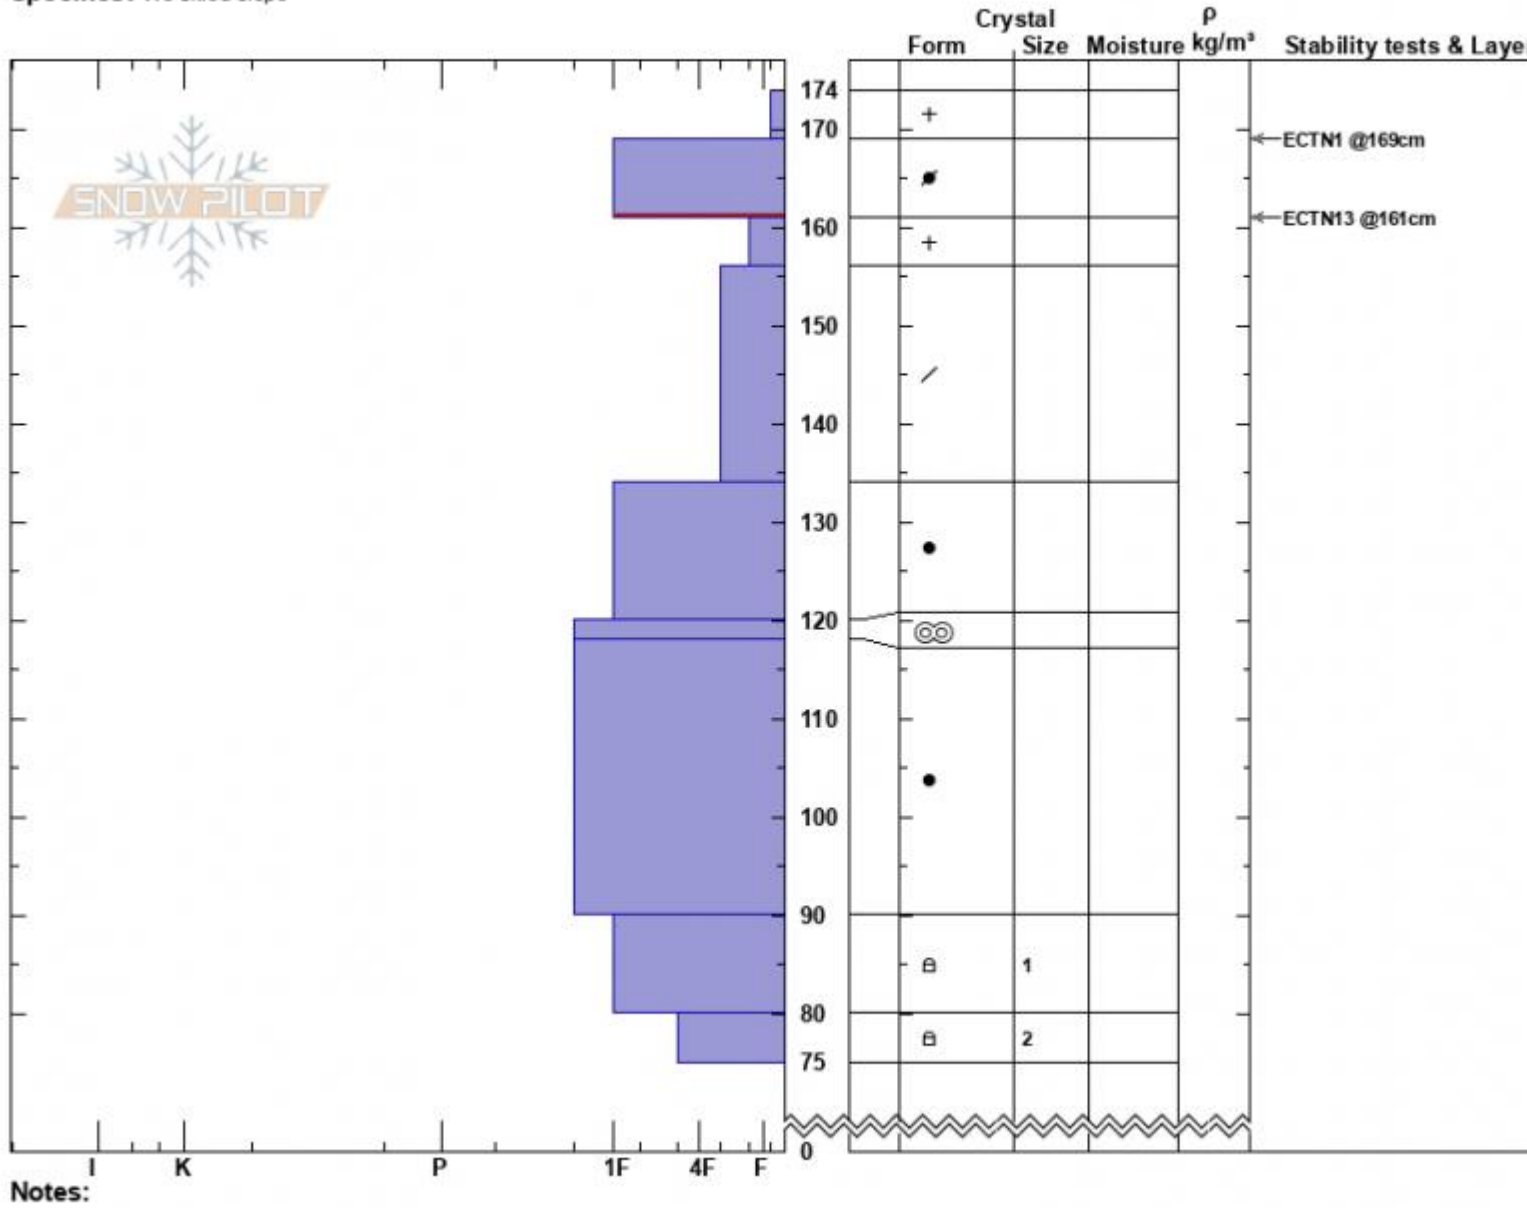

Playground  
 Bridger Range  
 MT  
 Elevation: 7799 ft  
 Aspect: 346°  
 Specifics: We skied slope

Alex Haddad  
 01/22/2023 - 11:20am  
 Co-ord: 45.84056N, -110.93610W  
 Slope Angle: 21°  
 Wind Loading: previous

Stability: Good  
 Air Temperature:  
 Sky Cover: OVC  
 Precipitation: S2  
 Wind: N Light Breeze

HS:174  
 PF:30  
 PS:10  
 Layer Notes: 169-161cm:Problematic layer

Advisory Region  
 Bridger Range  
 Longitude  
 -110.93W  
 Latitude  
 45.84N  
 Bridger Range, 2023-01-22