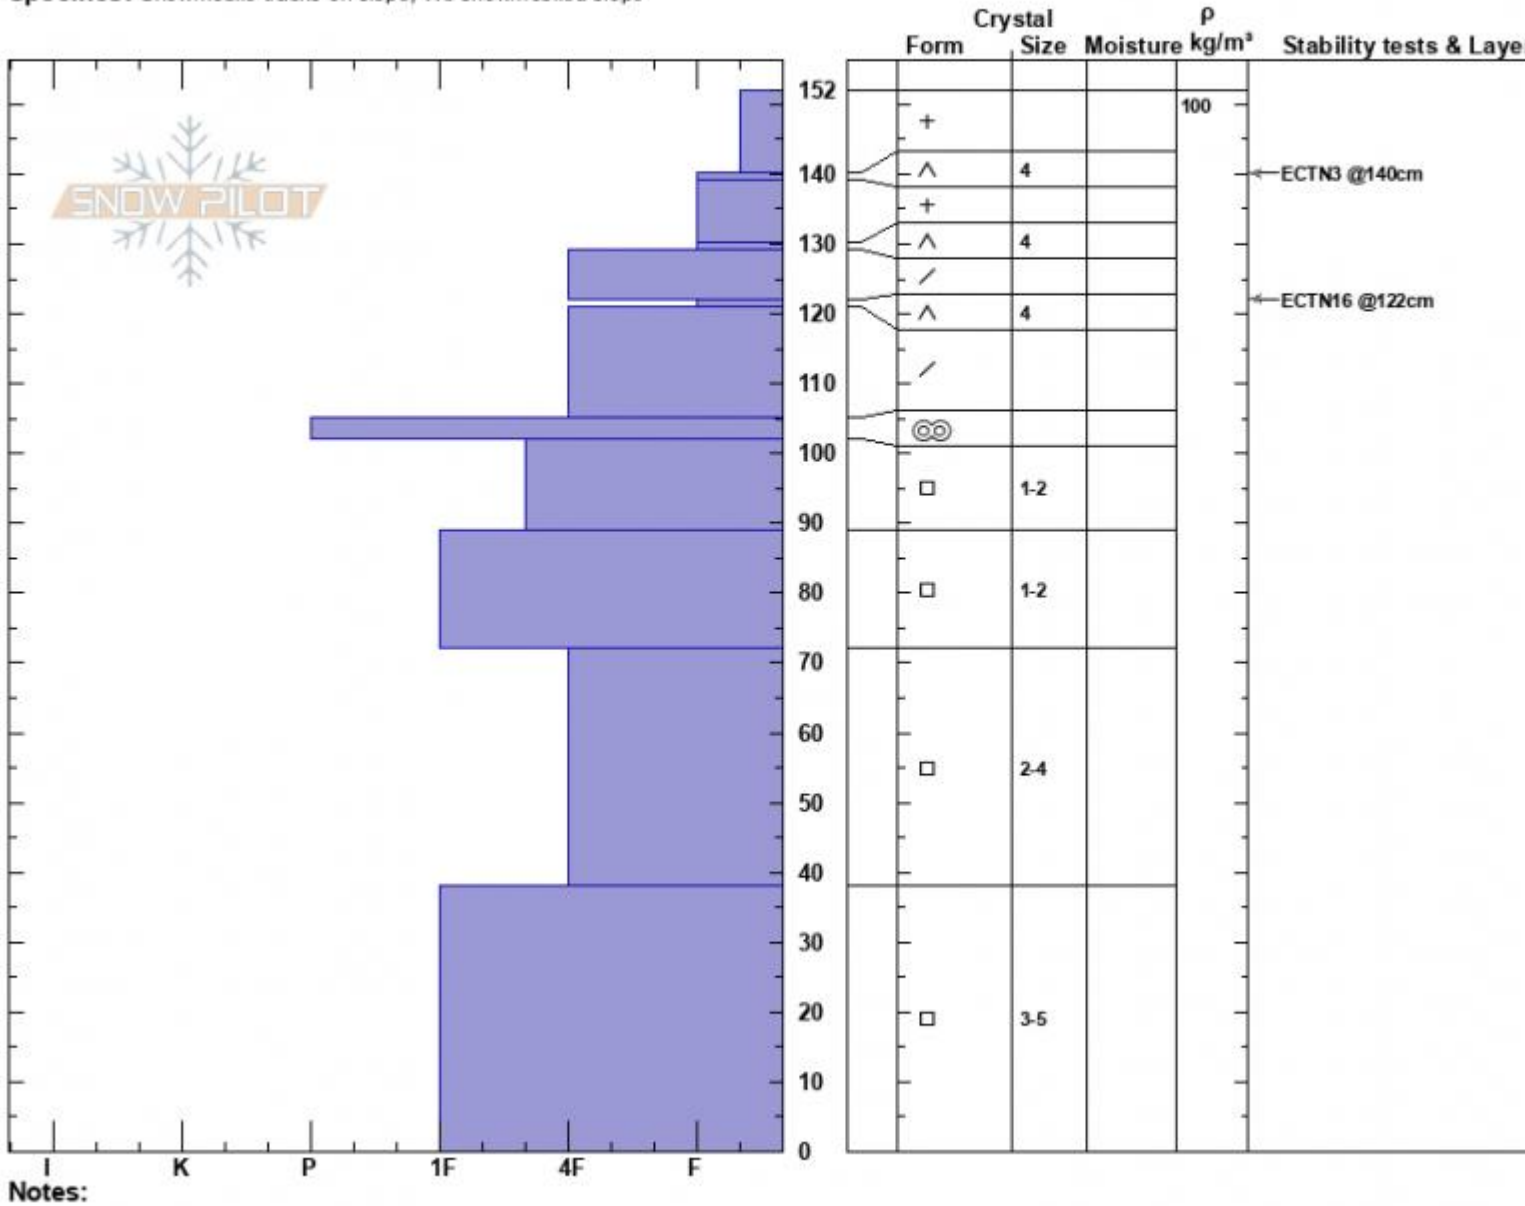

1st Yellowmule  
 Madison Range-N  
 MT  
 Elevation: 9200 ft  
 Aspect: 355°  
 Specifics: Snowmobile tracks on slope; We snowmobiled slope

Ian Hoyer  
 01/26/2023 - 10:00am  
 Co-ord: 45.17512N, -111.38250W  
 Slope Angle: 30°  
 Wind Loading: no

Stability: Fair  
 Air Temperature:  
 Sky Cover: OVC  
 Precipitation: S-1  
 Wind: W Light Breeze

HS:152 Layer Notes:  
 PF:60 122-121cm:Problematic layer

Advisory Region  
 Northern Madison  
 Longitude  
 -111.38W  
 Latitude  
 45.17N  
 Northern Madison, 2023-01-26