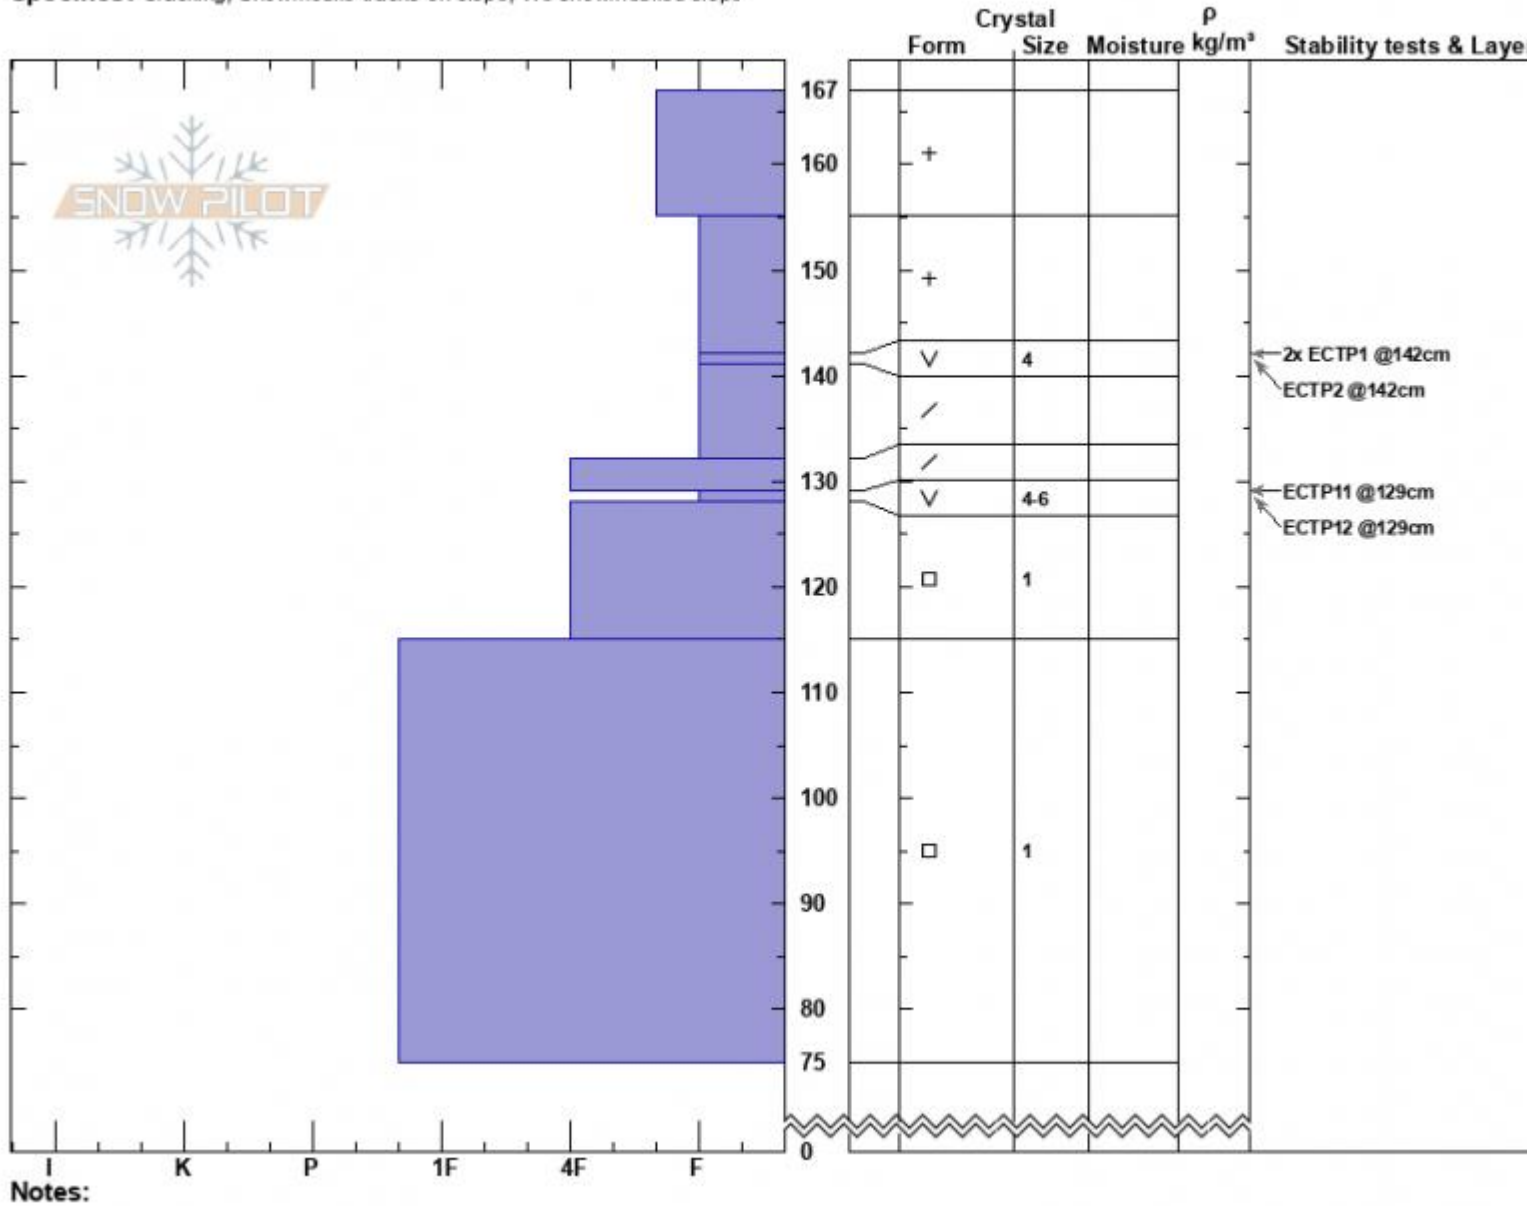

2nd Yellowmule
Madison Range-N
MT

Elevation: 9400 ft
Aspect: 60°

Specifics: Cracking; Snowmobile tracks on slope; We snowmobiled slope

Ian Hoyer
01/26/2023 - 11:00am
Co-ord: 45.17751N, -111.40103W
Slope Angle: 25°
Wind Loading: previous

Stability: Poor
Air Temperature:
Sky Cover: OVC
Precipitation: NO
Wind: NW Moderate

HS:167 Layer Notes:
129-128cm:Problematic layer

Advisory Region
Northern Madison
Longitude
-111.38W
Latitude
45.17N
Northern Madison, 2023-01-26