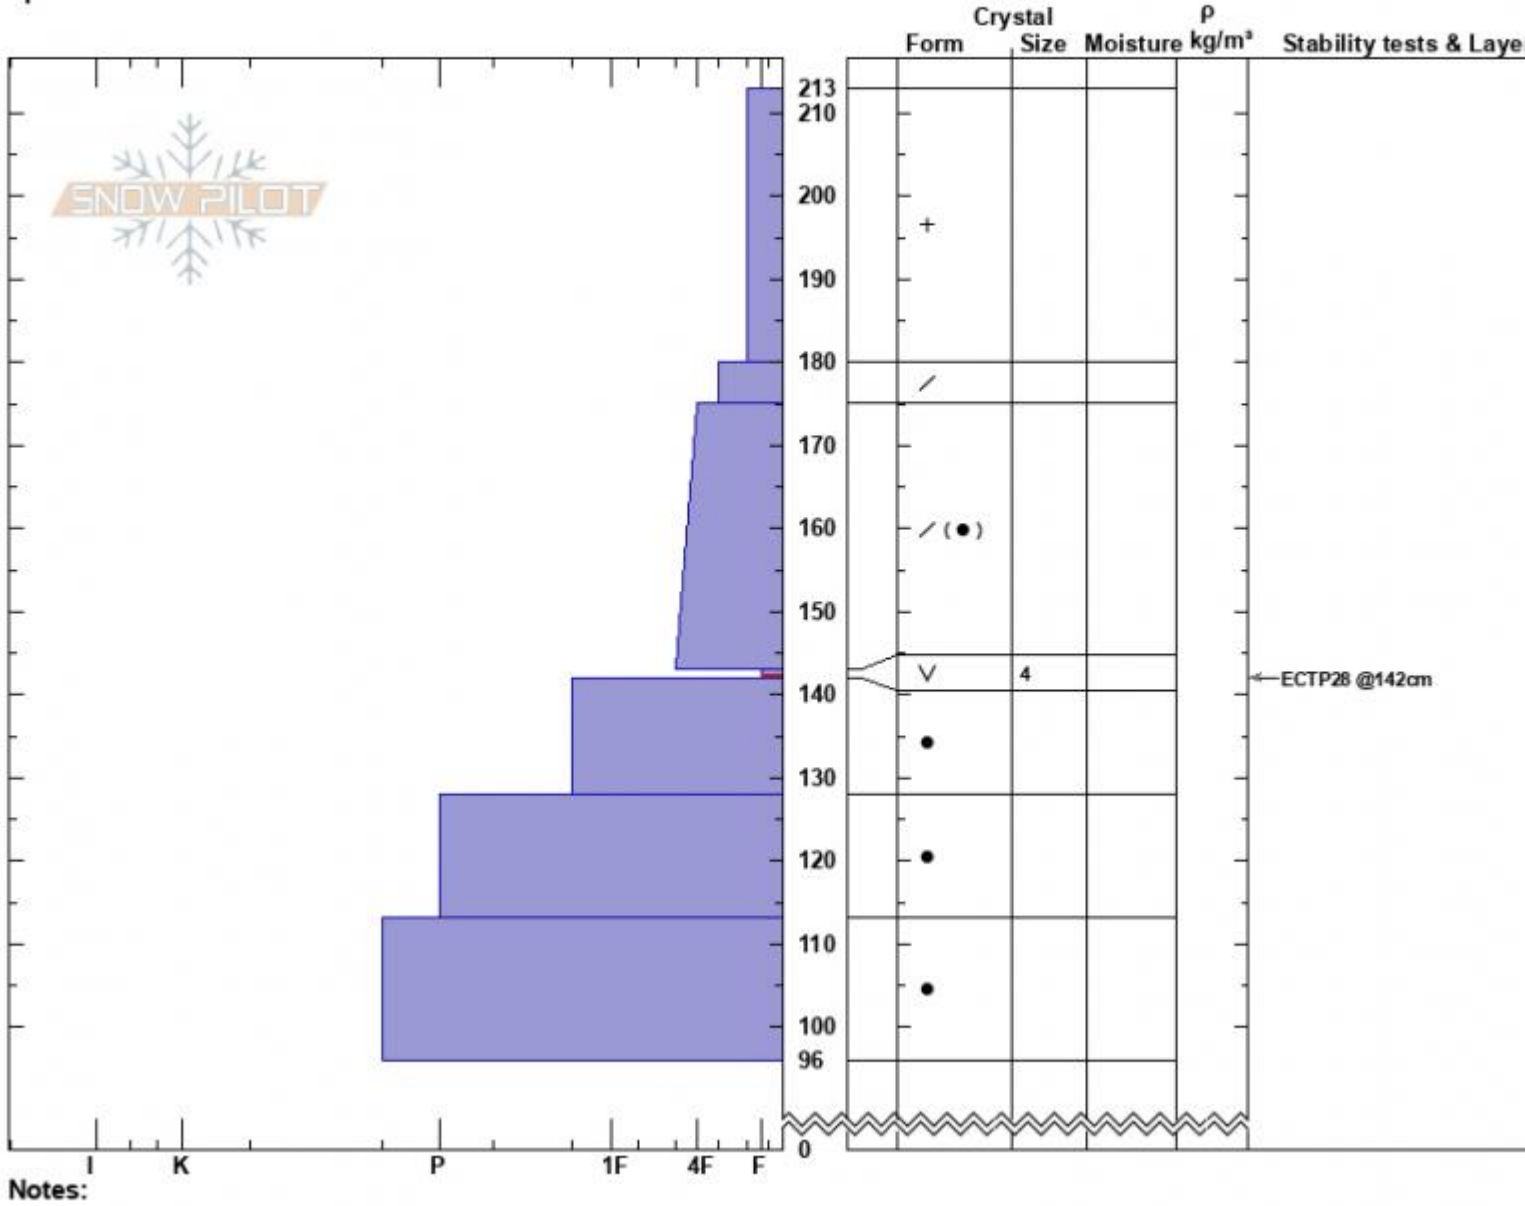

Almost Died
 Cooke City
 MT
 Elevation: 9497 ft
 Aspect: 57°
 Specifics:

Alex Haddad
 01/30/2023 - 9:32am
 Co-ord: 45.05048N, -109.93185W
 Slope Angle: 26°
 Wind Loading: no

Stability: Poor
 Air Temperature:
 Sky Cover: CLR
 Precipitation: NO
 Wind: Calm

HS:213 Layer Notes:
 PF:45 143-142cm:Problematic layer

Advisory Region
 Cooke City
 Longitude
 -109.95W
 Latitude
 45.06N
 Cooke City, 2023-01-30