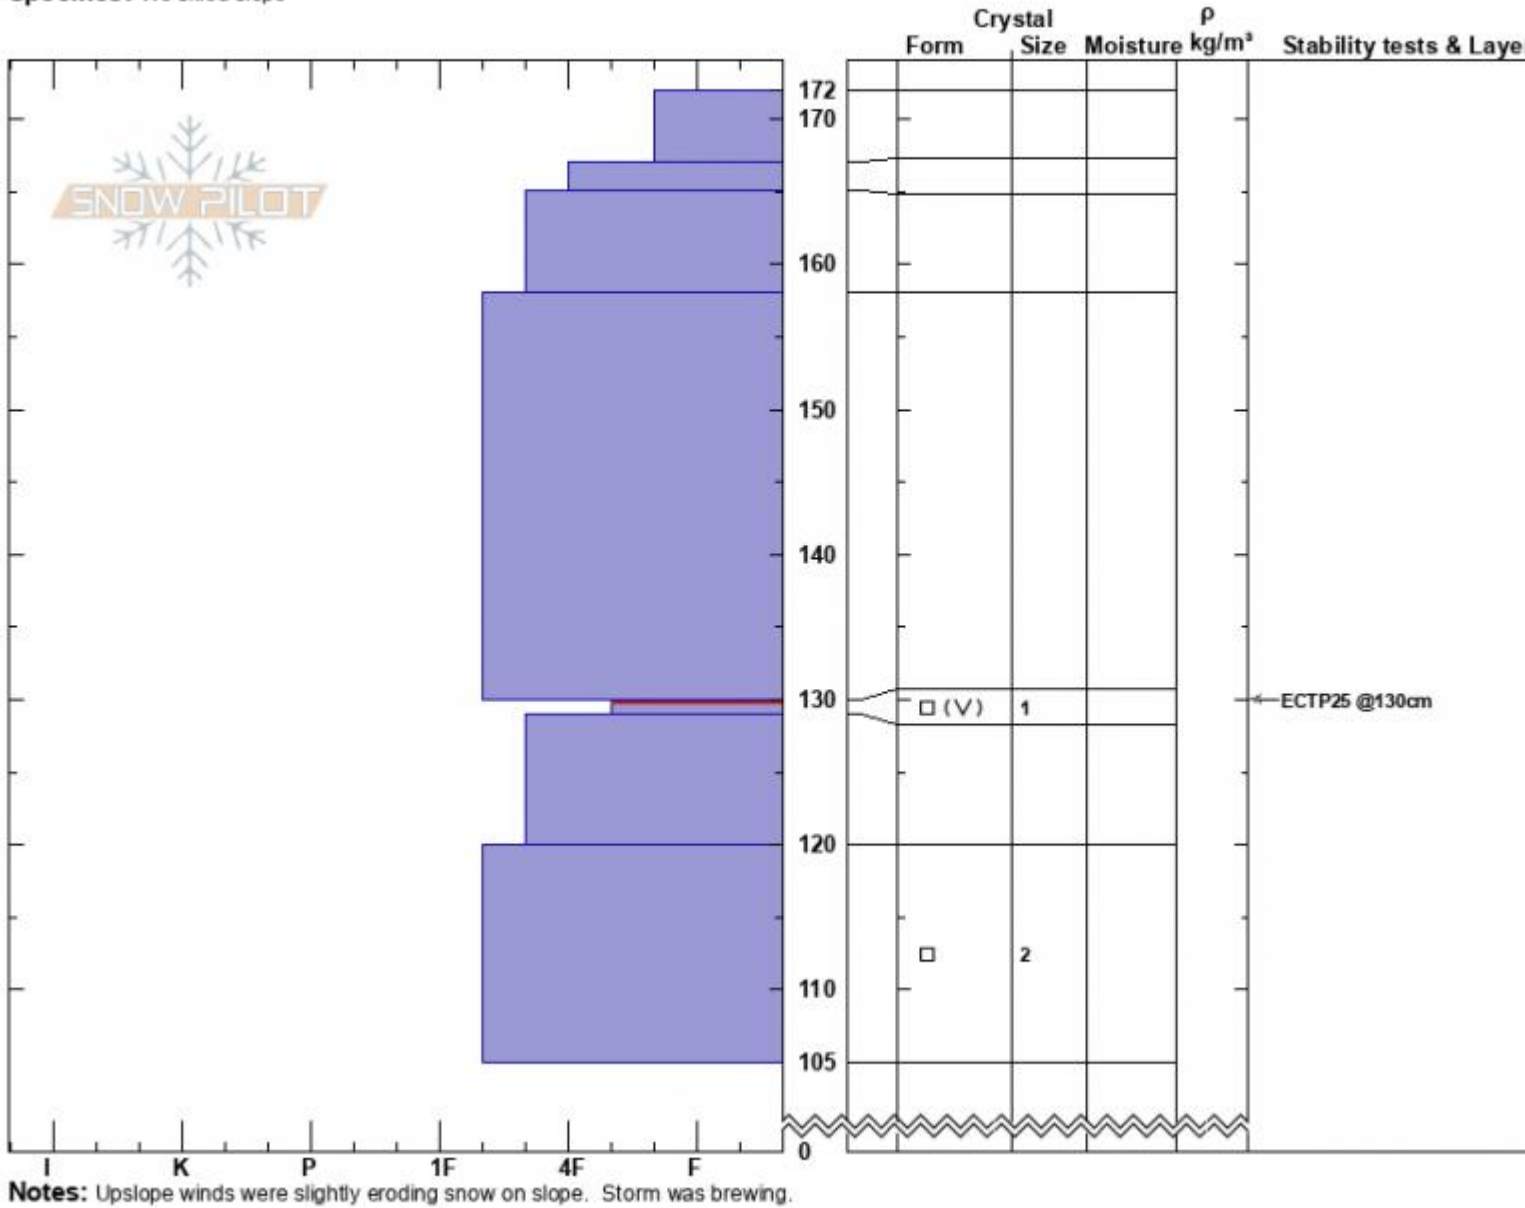

SW Mt. Wolverine
 Beartooths
 MT
 Elevation: 9816 ft
 Aspect: 228°
 Specifics: We skied slope

Beau Fredlund
 02/05/2023 - 1:00pm
 Co-ord: 45.05101N, -110.01737E
 Slope Angle: 29°
 Wind Loading:

Stability:
 Air Temperature:
 Sky Cover: OVC
 Precipitation: S-1
 Wind: SW Moderate

HS:172 Layer Notes:
 130-129cm: Problematic layer

Advisory Region
 Cooke City
 Longitude
 -110.93W
 Latitude
 45.83N
 Cooke City, 2023-02-08