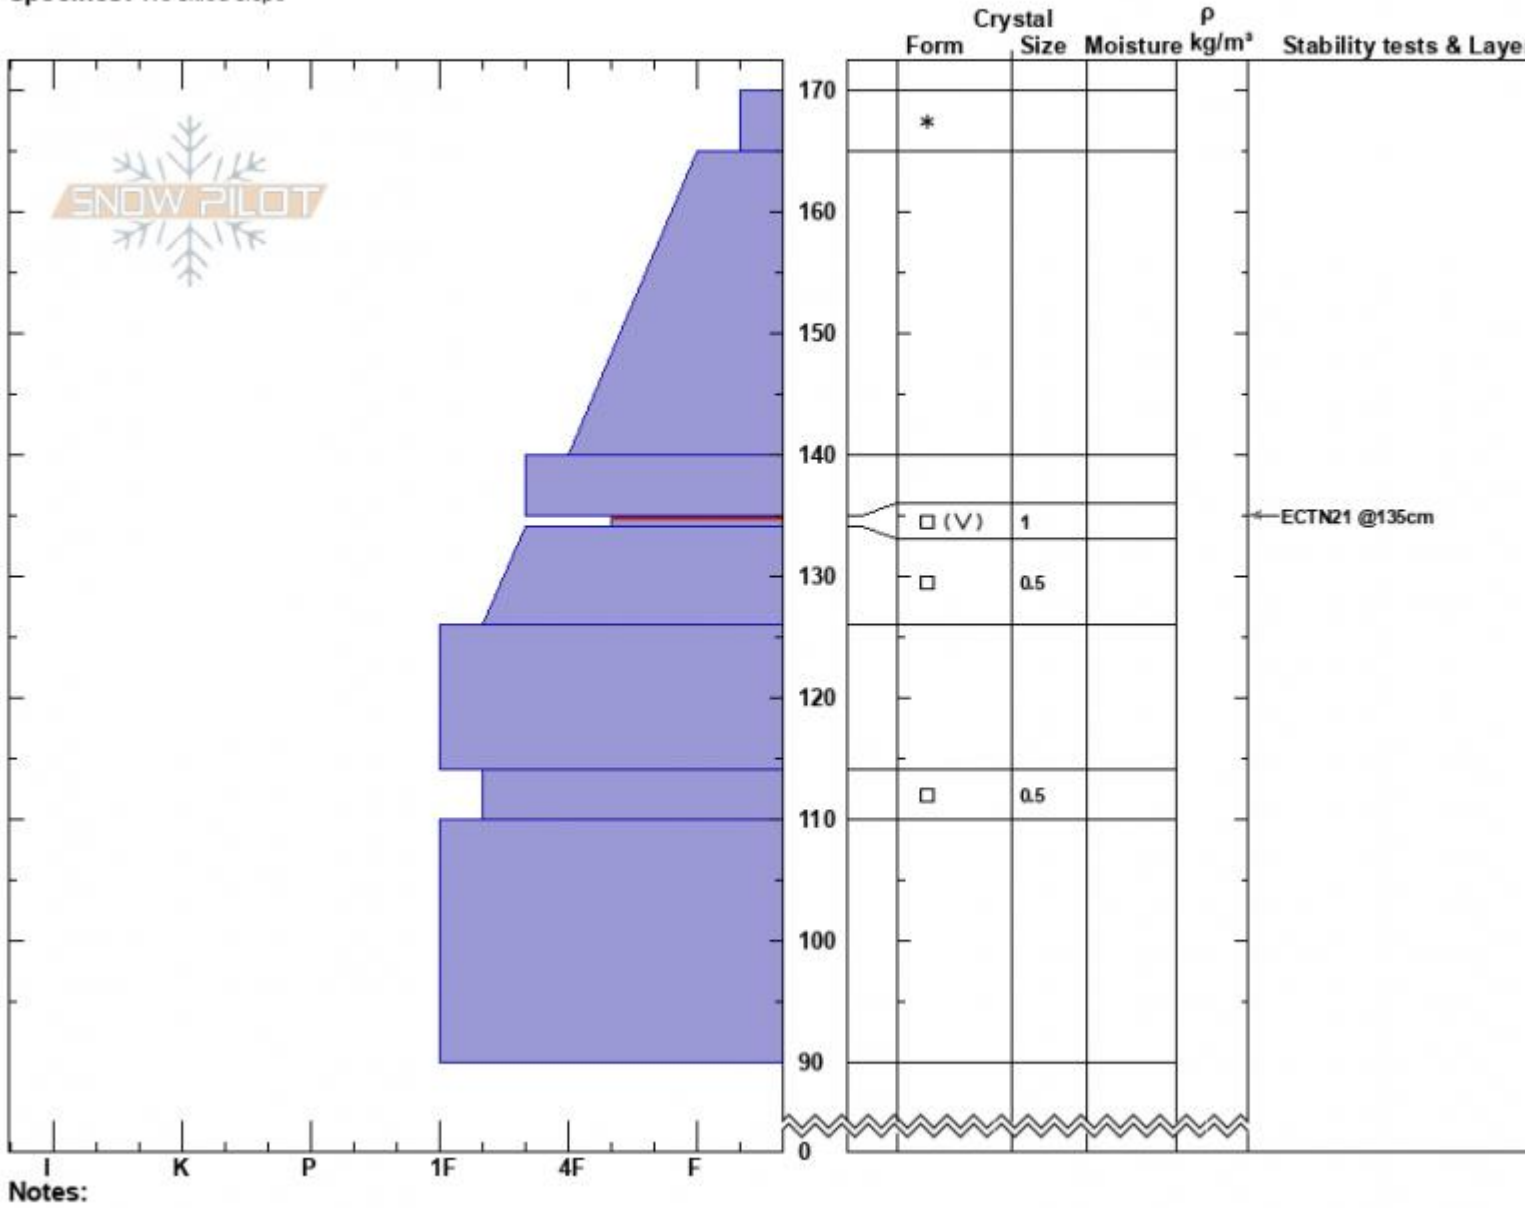

North Barronette  
 Beartooths  
 MT  
 Elevation: 9291 ft  
 Aspect: 34°  
 Specifics: We skied slope

Beau Fredlund  
 02/04/2023 - 2:00pm  
 Co-ord: 45.00491N, -110.07228E  
 Slope Angle: 33°  
 Wind Loading:

Stability:  
 Air Temperature:  
 Sky Cover: OVC  
 Precipitation: S-1  
 Wind: SW Light Breeze

HS:170 Layer Notes:  
 135-134cm: Problematic layer

Advisory Region  
 Cooke City  
 Longitude  
 -110.09W  
 Latitude  
 44.98N  
 Cooke City, 2023-02-08