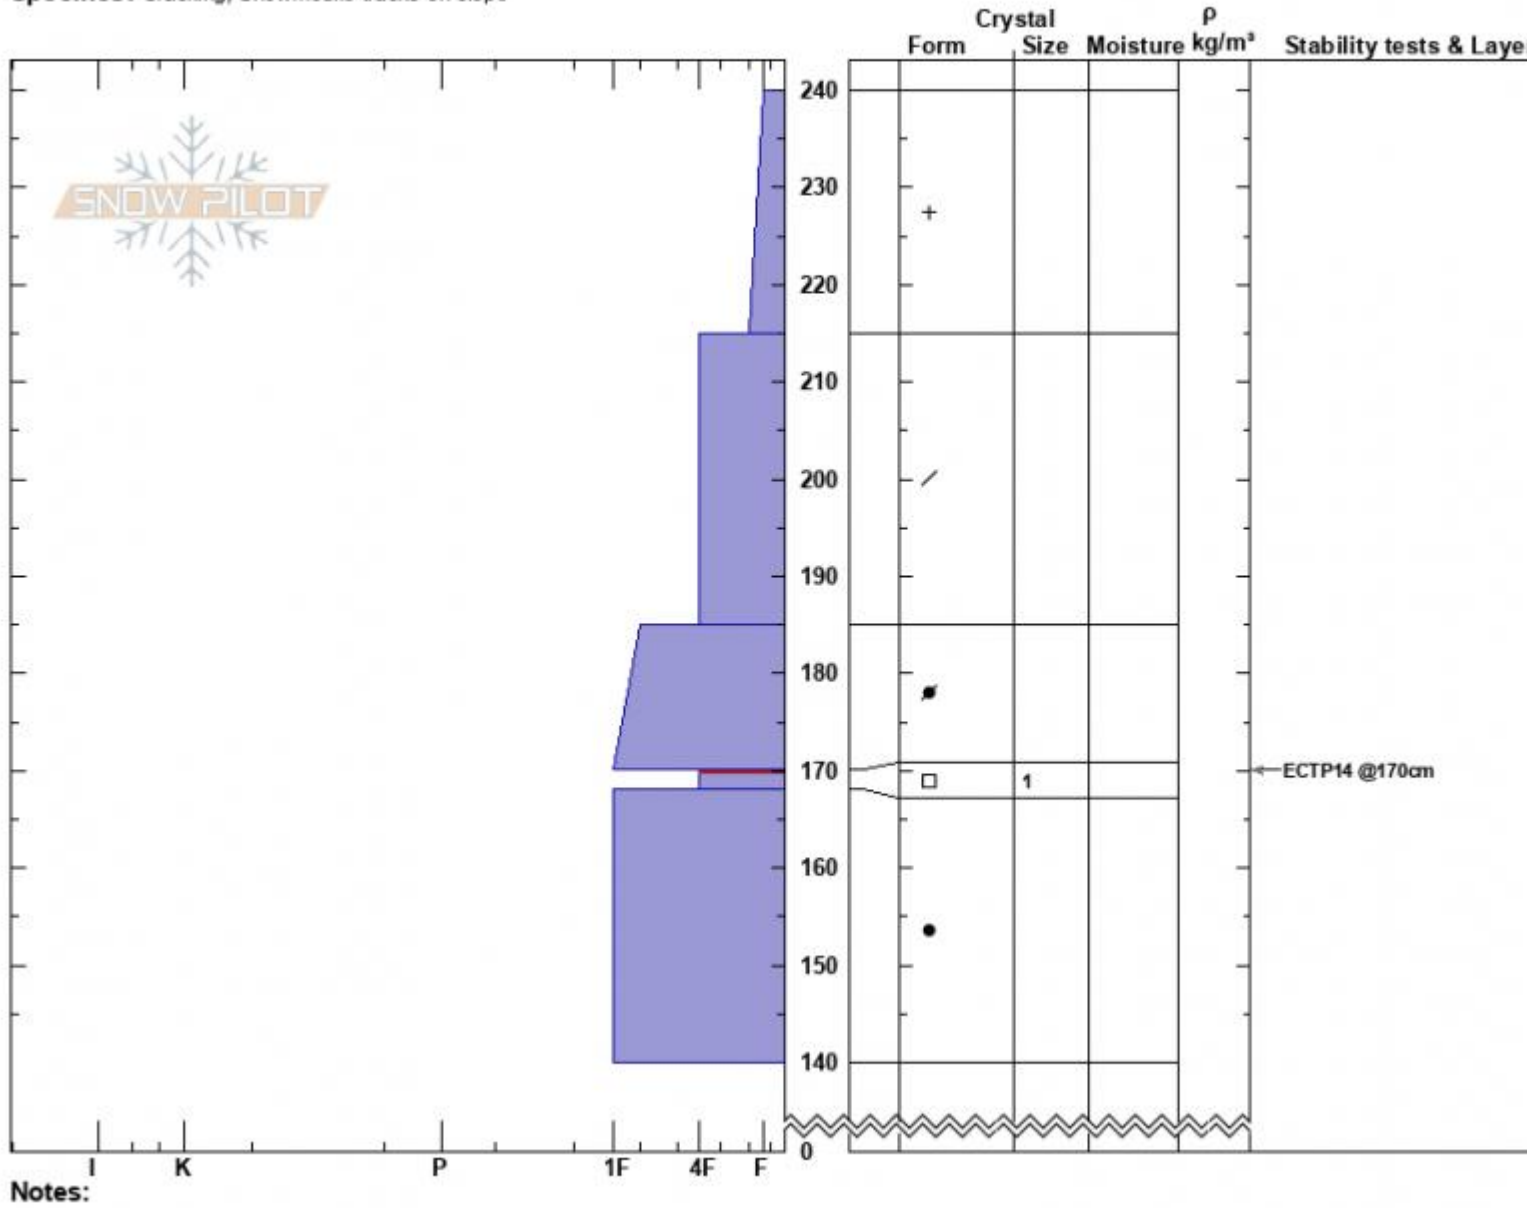

Bear Creek
 Madison Range-N
 MT
 Elevation: 9470 ft
 Aspect: 71°
 Specifics: Cracking; Snowmobile tracks on slope

Alex Haddad
 02/08/2023 - 2:00pm
 Co-ord: 45.18493N, -111.46681W
 Slope Angle: 22°
 Wind Loading: yes

Stability: Poor
 Air Temperature:
 Sky Cover: BKN
 Precipitation: S-1
 Wind: NW Moderate

HS:240
 PF:35
 Layer Notes: 170-168cm: Problematic layer

Advisory Region
 Northern Madison
 Longitude
 -111.38W
 Latitude
 45.17N
 Northern Madison, 2023-02-08