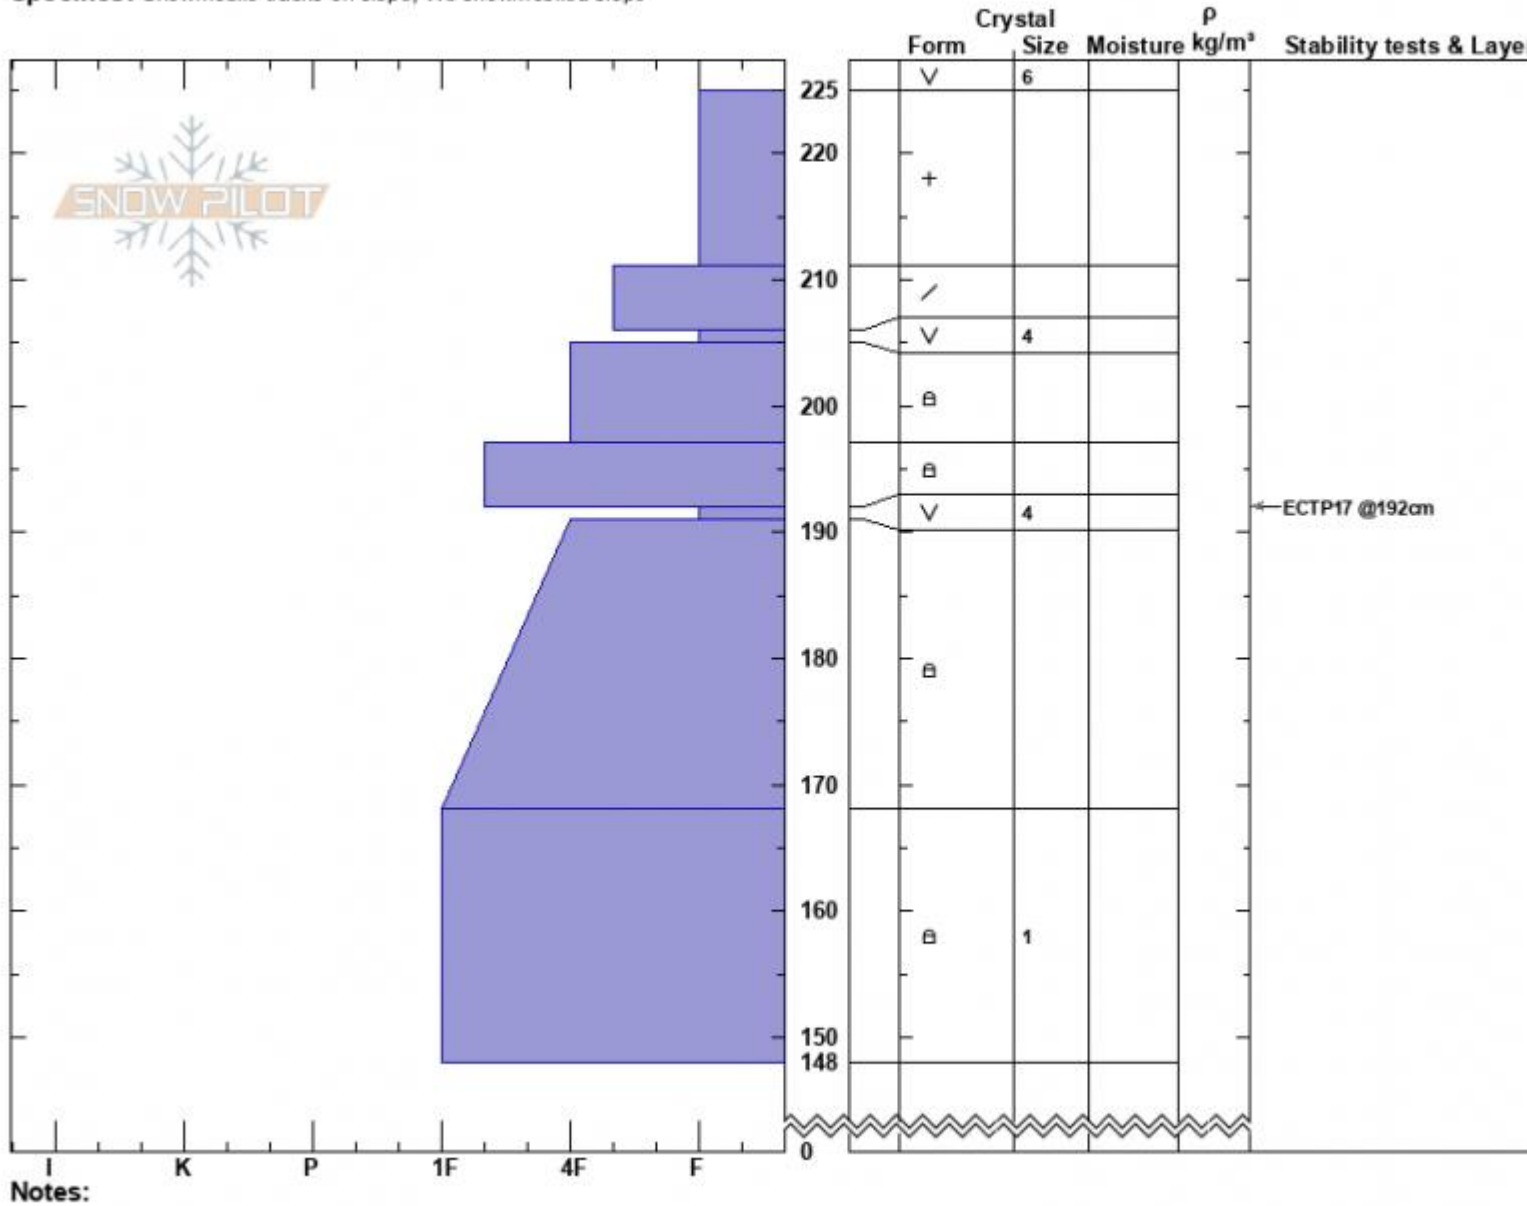

Yale Creek Pass
 Centennial Range
 ID
 Elevation: 8852 ft
 Aspect: 340°
 Specifics: Snowmobile tracks on slope; We snowmobiled slope

Dave Zinn
 02/07/2023 - 11:30am
 Co-ord: 44.54956N, -111.47348W
 Slope Angle: 15°
 Wind Loading: no

Stability: Fair
 Air Temperature:
 Sky Cover: CLR
 Precipitation:
 Wind: NW Moderate

HS:225 Layer Notes:
 192-191cm: Problematic layer

Advisory Region
 Island Park
 Longitude
 -111.63W
 Latitude
 44.52N
 Island Park, 2023-02-09