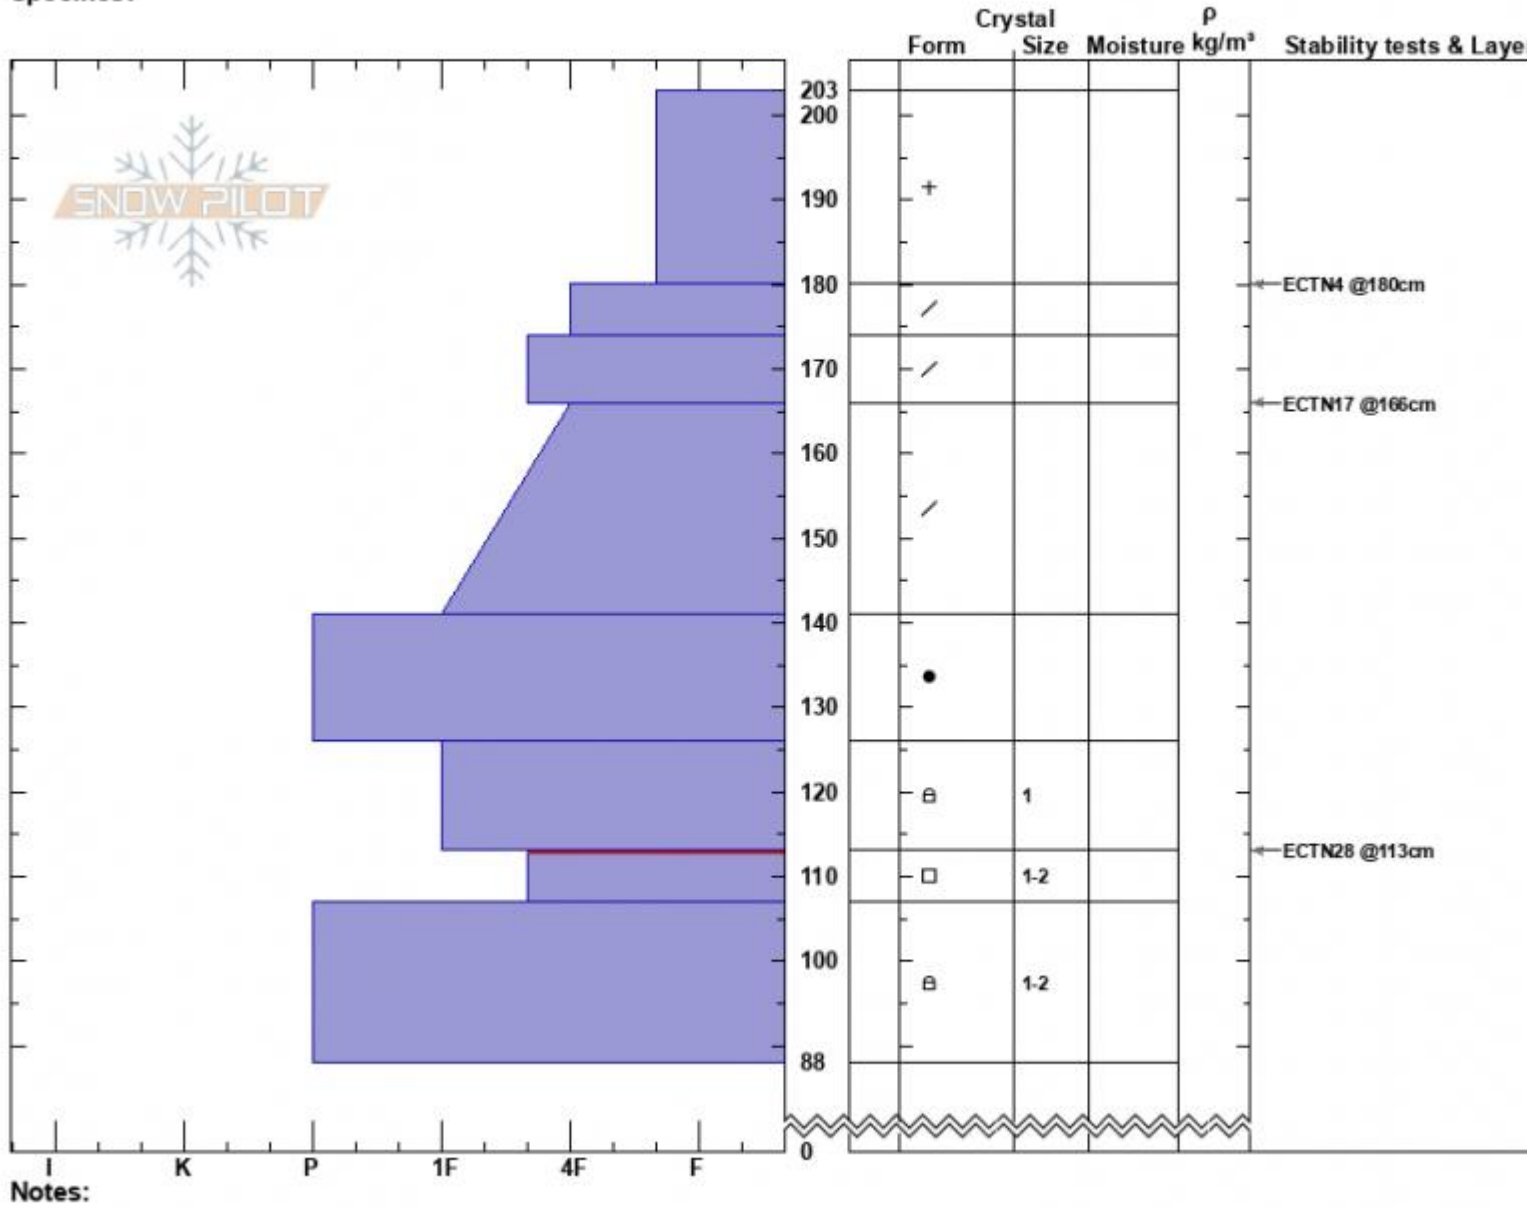

Maid Basin
 Gallatin Range-N
 MT
 Elevation: 9142 ft
 Aspect: 310°
 Specifics:

Dave Zinn
 02/08/2023 - 12:30pm
 Co-ord: 45.41474N, -110.97401W
 Slope Angle: 26°
 Wind Loading: no

Stability: Good
 Air Temperature:
 Sky Cover: OVC
 Precipitation: NO
 Wind: W Moderate

HS:203 Layer Notes:
 PF:60 113-107cm:Problematic layer

Advisory Region
 Northern Gallatin
 Longitude
 -110.97W
 Latitude
 45.42N
 Northern Gallatin, 2023-02-09