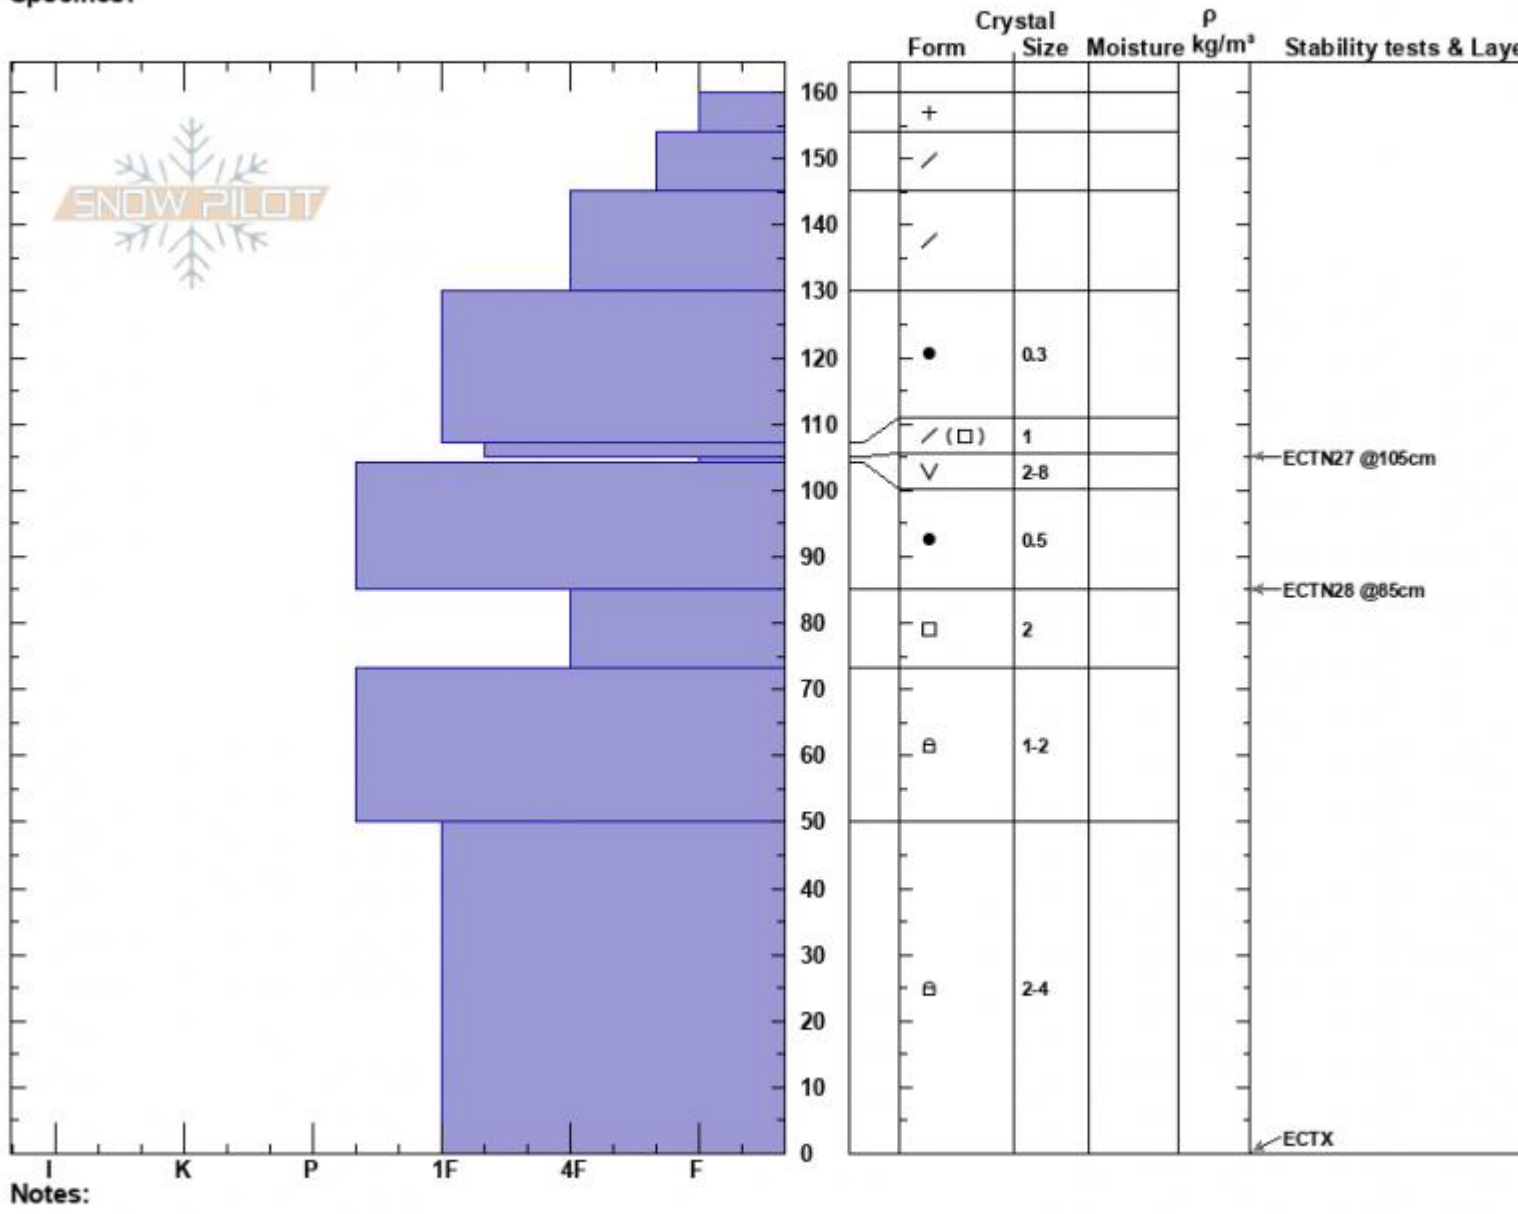

BeehiveBasin-Tyler's
 Madison Range-N
 MT
 Elevation: 9069 ft
 Aspect: 270°
 Specifics:

Alex Marienthal
 02/04/2023 - 11:25am
 Co-ord: 45.32350N, -111.38234W
 Slope Angle: 27°
 Wind Loading: previous

Stability: Fair
 Air Temperature: -5°C
 Sky Cover: BKN
 Precipitation: NO
 Wind: W Moderate

HS:160 Layer Notes:
 105-104cm:Problematic layer

Advisory Region
 Northern Madison
 Longitude
 -111.39W
 Latitude
 45.34N
 Northern Madison, 2023-02-04